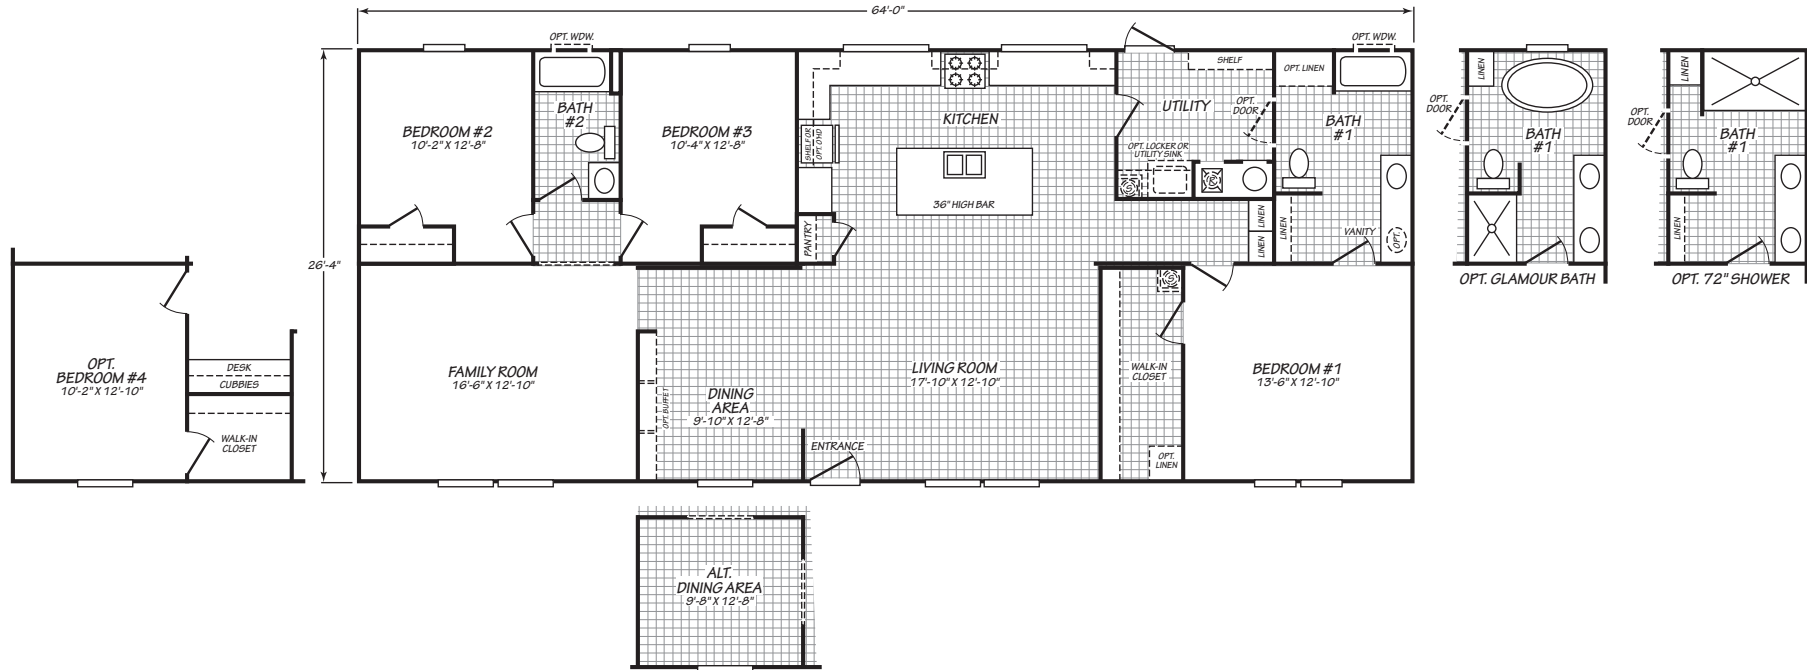

Hubert

Summit Series

1,685 SQ. FT. (Approximate) 3 Bedrooms, 2 Baths

Last Updated: 9-14-21

FACTORY SELECT HOMES
 179 Highway 601 South
 Lugoff, SC 29078

SelectMobileHomes.com | 1-800-706-1701

IMPORTANT: Alta Cima Corp reserves the right to modify, cancel or substitute products or features of this event at any time without prior notice or obligation. Pictures and other promotional materials are representative and may depict or contain floor plans, square footages, elevations, options, upgrades, extra design features, decorations, floor coverings, specialty light fixtures, custom paint and wall coverings, window treatments, landscaping, sound and alarm systems, furnishings, appliances, and other designer/decorator features and amenities that are not included as part of the home and/or may not be available at all locations. Home, pricing and community information is subject to change, and homes to prior sale, at any time without notice or obligation. ©2020 Alta Cima Corp. All rights reserved.