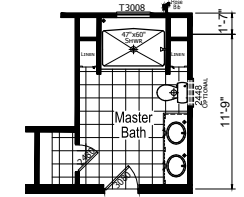

Kingdom

Crestpoint Series

1,814 SQ. FT. (Approximate) 4 Bedroom, 2 Bath

Last Updated: 12-7-20

(Optional Reversed Floor Plan Available)

OPT. GLAMOUR BATH-3

OPT. GLAMOUR BATH-2

FACTORY SELECT HOMES
179 Highway 601 South
Lugoff, SC 29078