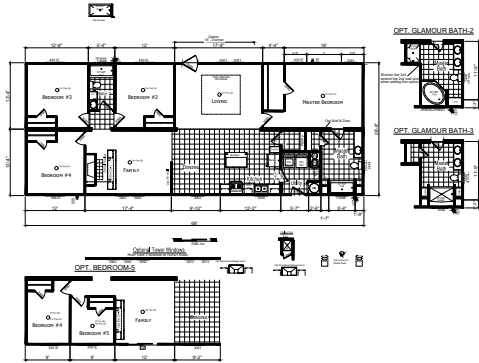

Kingdom

Crestpoint Series

1,814 SQ. FT. (Approximate) 4 Bedroom, 2 Bath

Last Updated: 12-7-20

(Optional Reversed Floor Plan Available)

OPT. GLAMOUR BATH-3

OPT. GLAMOUR BATH-2

FACTORY SELECT HOMES
179 Highway 601 South
Lugoff, SC 29078