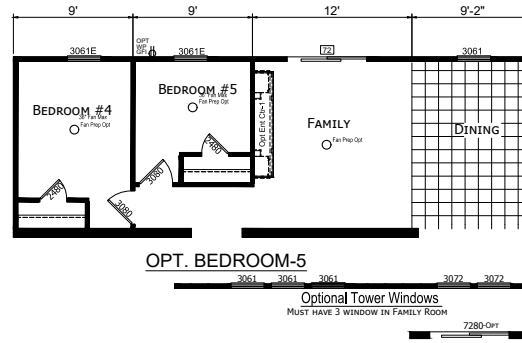

Kingdom

Crestpoint Series

1,814 SQ. FT. (Approximate) 4 Bedroom, 2 Bath

Last Updated: 12-7-20

(Optional Reversed Floor Plan Available)

OPT. GLAMOUR BATH-3

OPT. GLAMOUR BATH-2

FACTORY SELECT HOMES
179 Highway 601 South
Lugoff, SC 29078