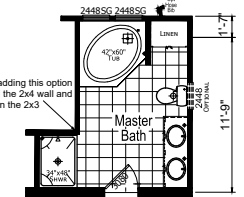

Kingdom

Crestpoint Series

1,814 SQ. FT. (Approximate) 4 Bedroom, 2 Bath

Last Updated: 12-7-20

(Optional Reversed Floor Plan Available)

OPT. GLAMOUR BATH-3

OPT. GLAMOUR BATH-2

FACTORY SELECT HOMES
179 Highway 601 South
Lugoff, SC 29078