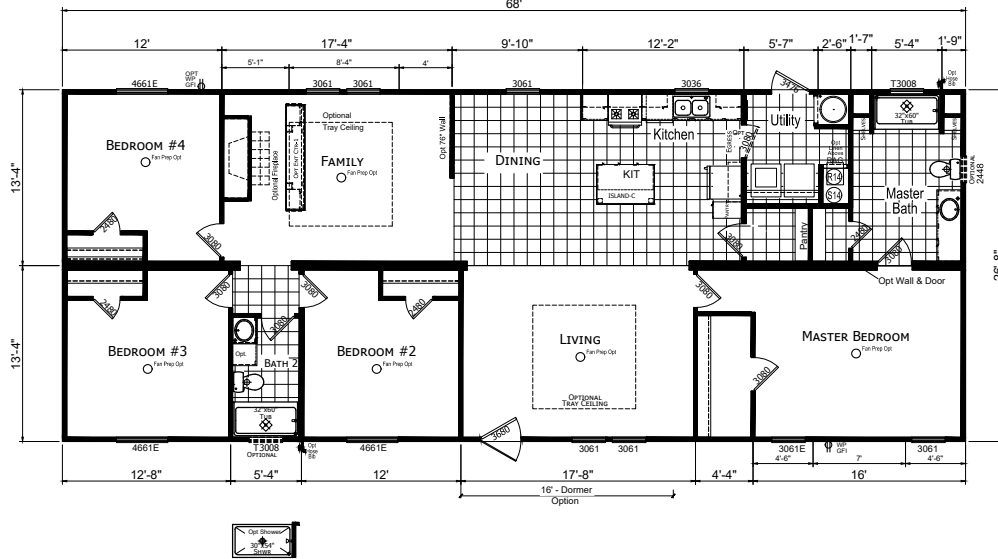

Kingdom

Crestpoint Series

1,814 SQ. FT. (Approximate) 4 Bedroom, 2 Bath

Last Updated: 12-7-20

(Optional Reversed Floor Plan Available)

OPT. GLAMOUR BATH-3

OPT. GLAMOUR BATH-2

FACTORY SELECT HOMES
179 Highway 601 South
Lugoff, SC 29078