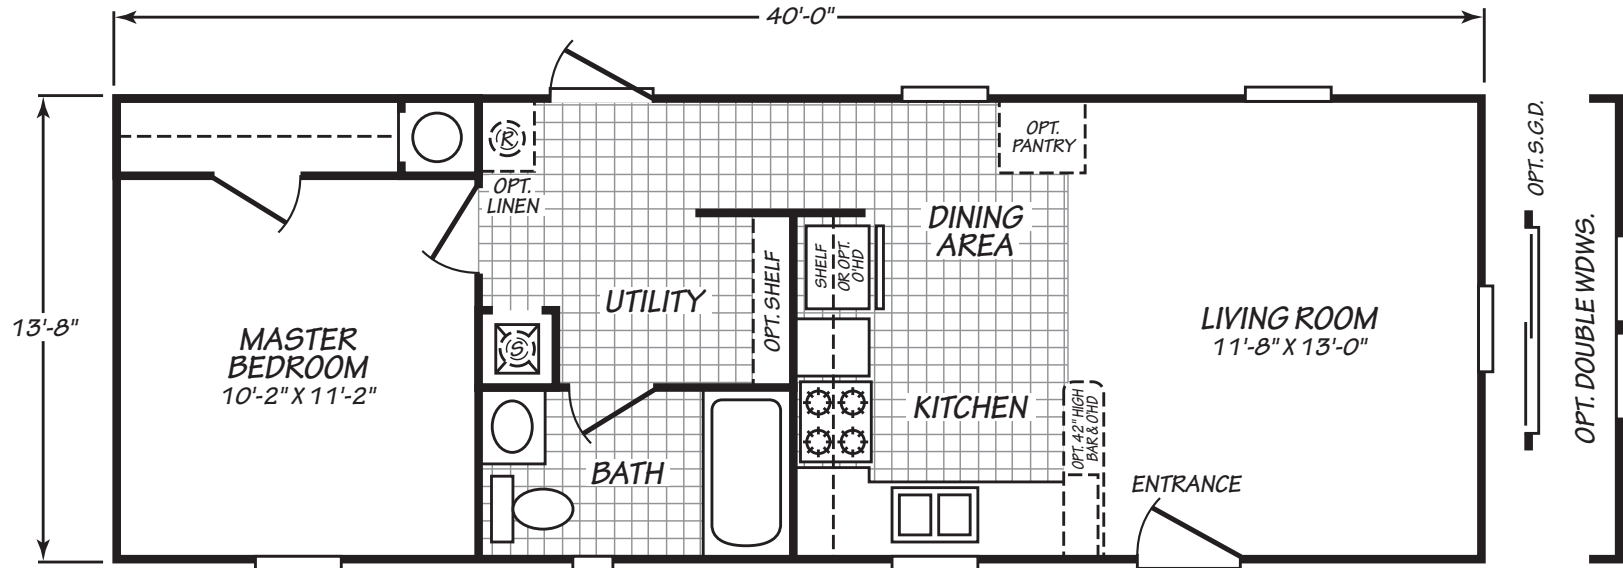

Pumpkin

Westfield Classic Series

546 SQ. FT. (Approximate) 1 Bedroom, 1 Bath

Last Updated: 12-7-20

FACTORY SELECT HOMES
179 Highway 601 South
Lugoff, SC 29078

SelectMobileHomes.com | 1-800-706-1701

IMPORTANT: Alta Cima Corp reserves the right to modify, cancel or substitute products or features of this event at any time without prior notice or obligation. Pictures and other promotional materials are representative and may depict or contain floor plans, square footages, elevations, options, upgrades, extra design features, decorations, floor coverings, specialty light fixtures, custom paint and wall coverings, window treatments, landscaping, sound and alarm systems, furnishings, appliances, and other designer/decorator features and amenities that are not included as part of the home and/or may not be available at all locations. Home, pricing and community information is subject to change, and homes to prior sale, at any time without notice or obligation. ©2020 Alta Cima Corp. All rights reserved.