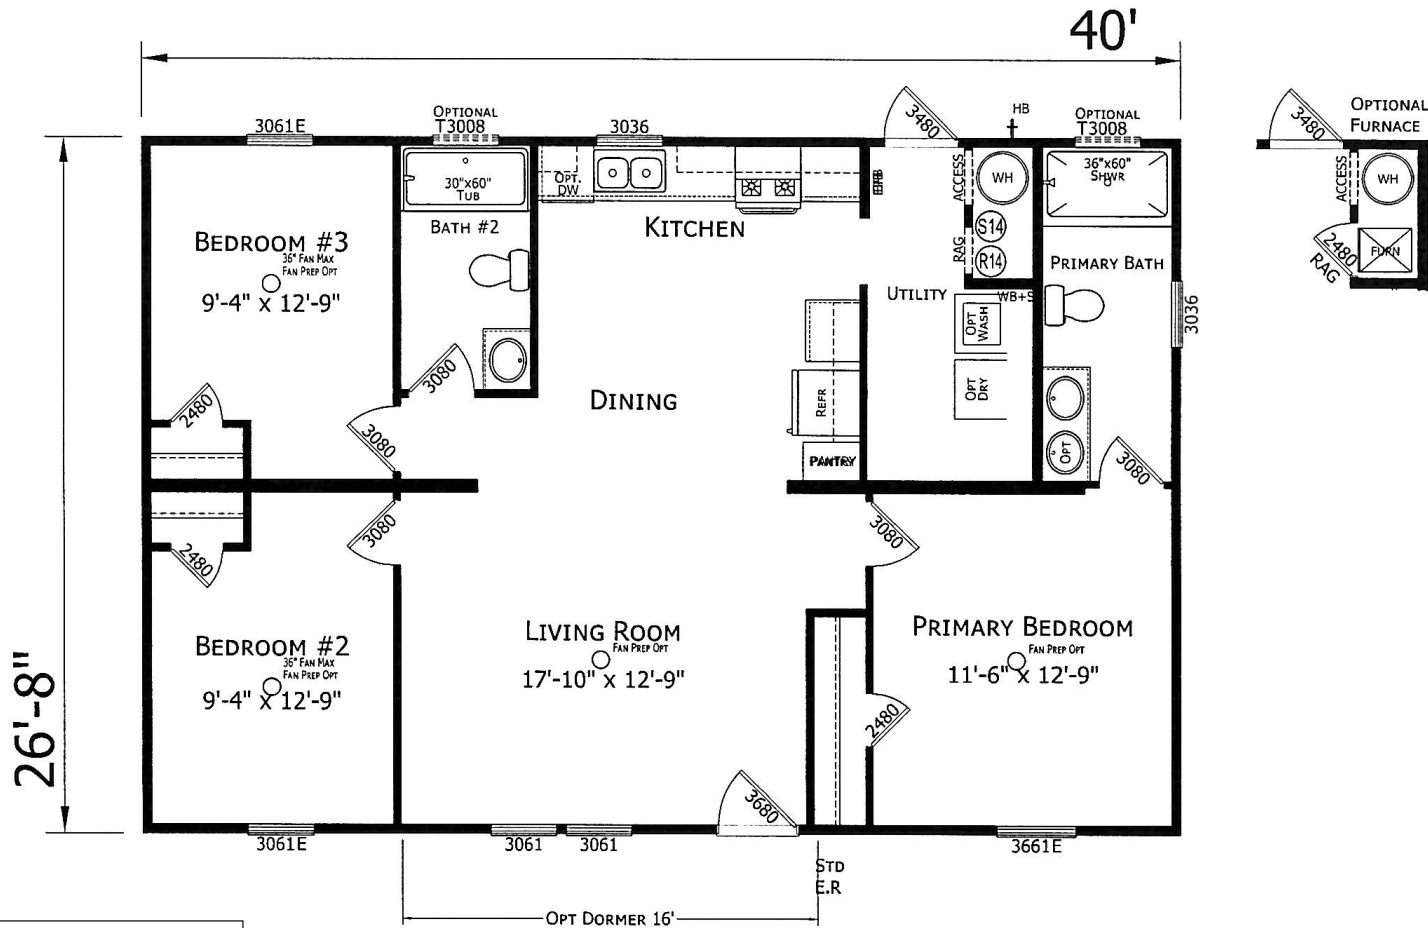

Robindale

Prime Series

1,067 SQ. FT. (Approximate) 3 Bedroom, 2 Bath

Last Updated: 8-16-24

FACTORY SELECT HOMES
179 Highway 601 South
Lugoff, SC 29078

SelectMobileHomes.com | 1-800-706-1701

IMPORTANT: Alta Cima Corp reserves the right to modify, cancel or substitute products or features of this event at any time without prior notice or obligation. Pictures and other promotional materials are representative and may depict or contain floor plans, square footages, elevations, options, upgrades, extra design features, decorations, floor coverings, specialty light fixtures, custom paint and wall coverings, window treatments, landscaping, sound and alarm systems, furnishings, appliances, and other designer/decorator features and amenities that are not included as part of the home and/or may not be available at all locations. Home, pricing and community information is subject to change, and homes to prior sale, at any time without notice or obligation. ©2020 Alta Cima Corp. All rights reserved.