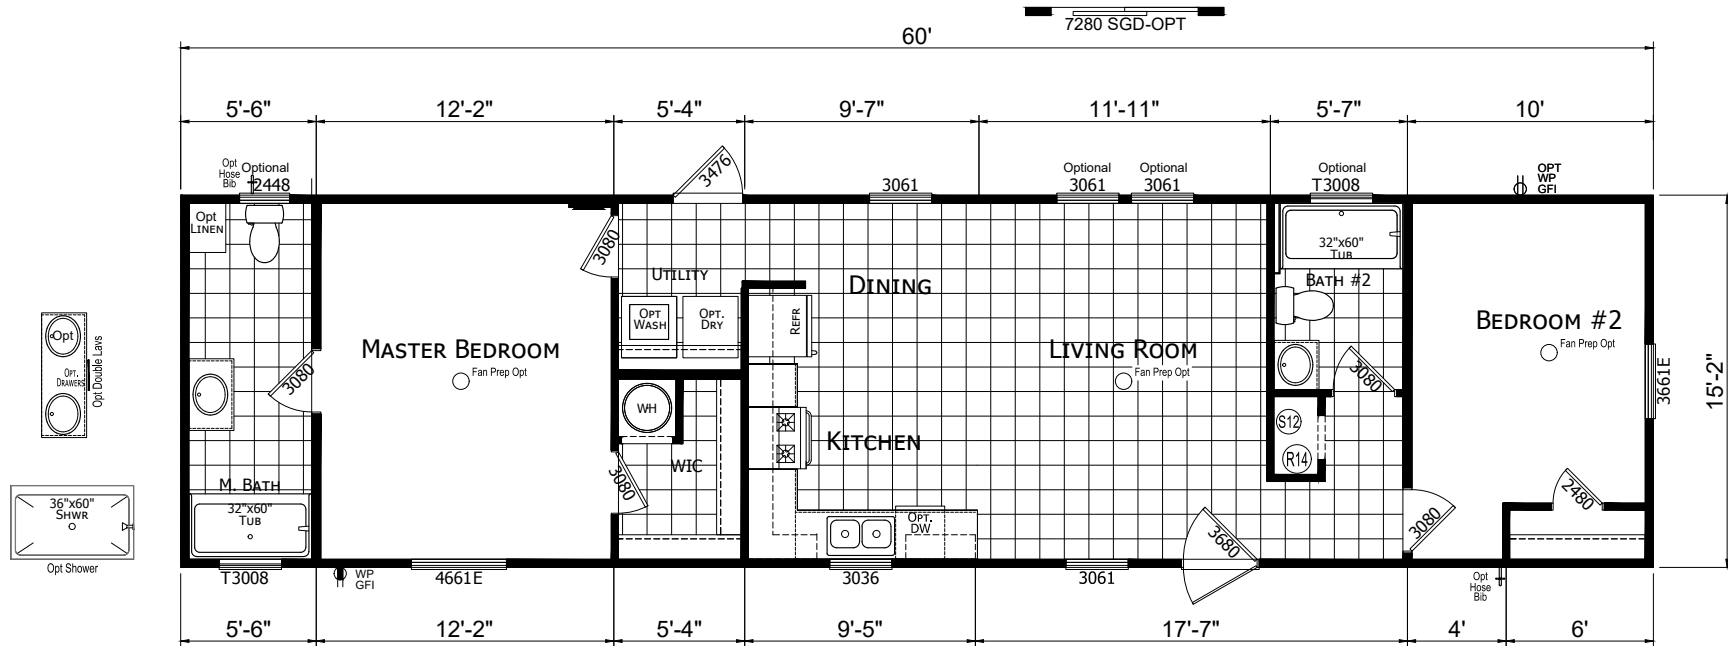

Sevier

Trinity Series

910 SQ. FT. (Approximate) 2 Bedrooms, 2 Baths

Last Updated: 3-25-22

Note: Room Sizes Include Wall Dimensions And Are Not Indicative of True Net Dimensions

FACTORY SELECT HOMES
179 Highway 601 South
Lugoff, SC 29078