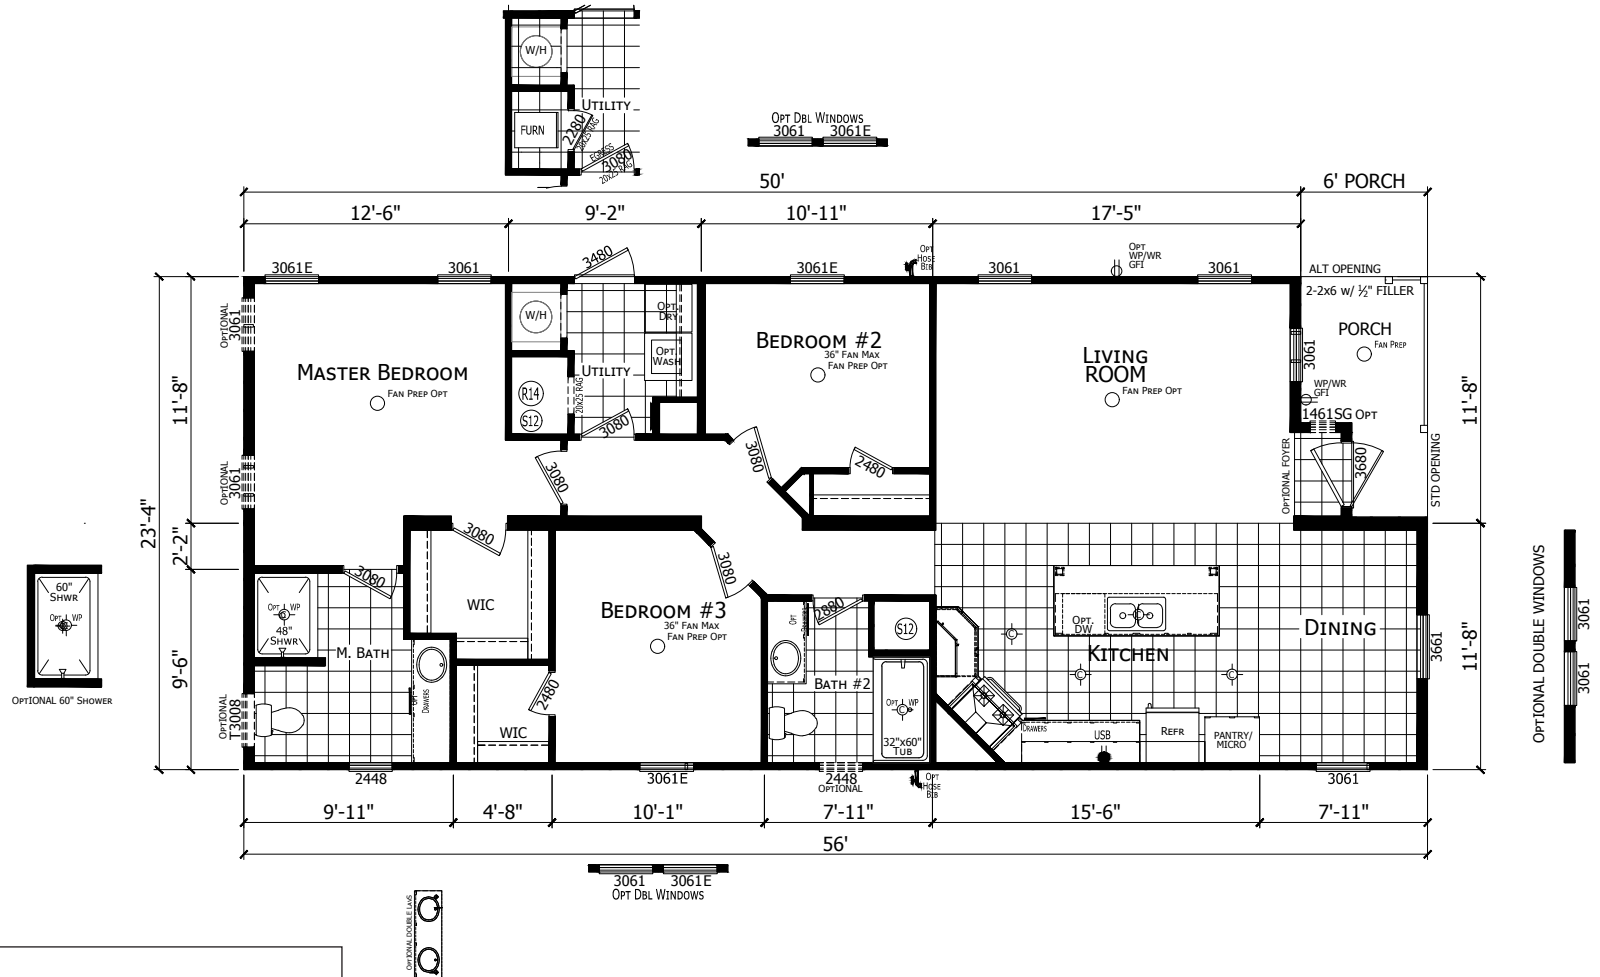

Sienna

Signature Series

1,306 SQ. FT. (Approximate) 3 Bedroom, 2 Bath

Last Updated: 12-3-20

FACTORY SELECT HOMES
179 Highway 601 South
Lugoff, SC 29078

SelectMobileHomes.com | 1-800-706-1701

IMPORTANT: Alta Cima Corp reserves the right to modify, cancel or substitute products or features of this event at any time without prior notice or obligation. Pictures and other promotional materials are representative and may depict or contain floor plans, square footages, elevations, options, upgrades, extra design features, decorations, floor coverings, specialty light fixtures, custom paint and wall coverings, window treatments, landscaping, sound and alarm systems, furnishings, appliances, and other designer/decorator features and amenities that are not included as part of the home and/or may not be available at all locations. Home, pricing and community information is subject to change, and homes to prior sale, at any time without notice or obligation. ©2020 Alta Cima Corp. All rights reserved.