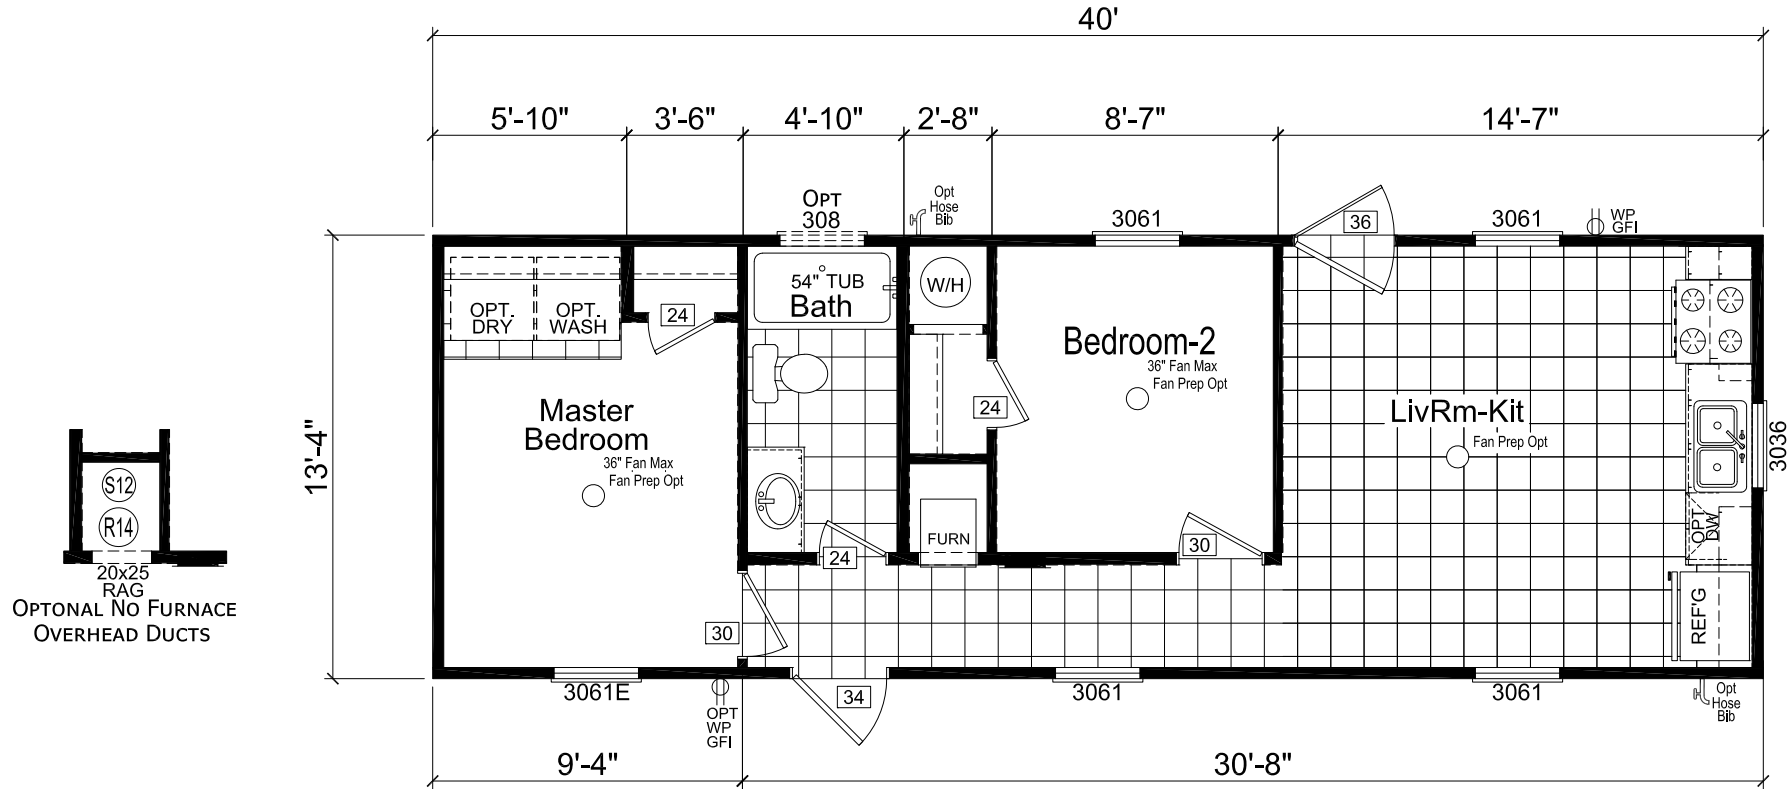

# Trinity 2

Sojourner Series

533 SQ. FT. (Approximate) 2 Bedrooms, 1 Bath

Last Updated: 2-8-21

**FACTORY SELECT HOMES**  
179 Highway 601 South  
Lugoff, SC 29078

SelectMobileHomes.com | 1-800-706-1701

**IMPORTANT:** Alta Cima Corp reserves the right to modify, cancel or substitute products or features of this event at any time without prior notice or obligation. Pictures and other promotional materials are representative and may depict or contain floor plans, square footages, elevations, options, upgrades, extra design features, decorations, floor coverings, specialty light fixtures, custom paint and wall coverings, window treatments, landscaping, sound and alarm systems, furnishings, appliances, and other designer/decorator features and amenities that are not included as part of the home and/or may not be available at all locations. Home, pricing and community information is subject to change, and homes to prior sale, at any time without notice or obligation. ©2020 Alta Cima Corp. All rights reserved.