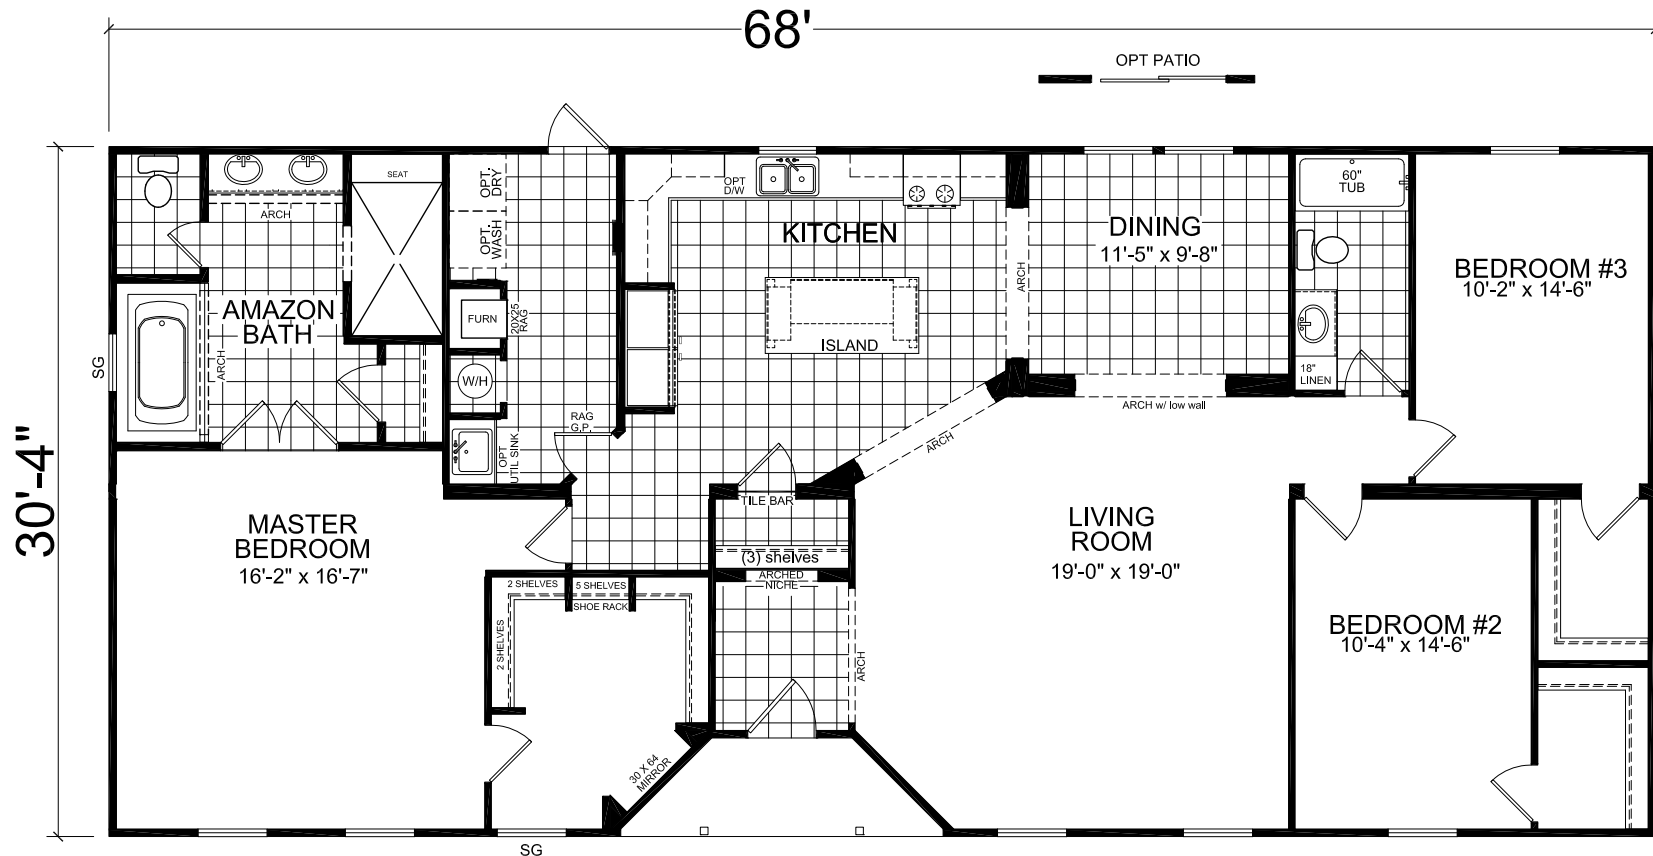

Tomberlin

Dutch Elite Series

2,017 SQ. FT. (Approximate) 3 Bedroom, 2 Bath

Last Updated: 6-25-21

FACTORY SELECT HOMES
179 Highway 601 South
Lugoff, SC 29078

SelectMobileHomes.com | 1-800-706-1701

IMPORTANT: Alta Cima Corp reserves the right to modify, cancel or substitute products or features of this event at any time without prior notice or obligation. Pictures and other promotional materials are representative and may depict or contain floor plans, square footages, elevations, options, upgrades, extra design features, decorations, floor coverings, specialty light fixtures, custom paint and wall coverings, window treatments, landscaping, sound and alarm systems, furnishings, appliances, and other designer/decorator features and amenities that are not included as part of the home and/or may not be available at all locations. Home, pricing and community information is subject to change, and homes to prior sale, at any time without notice or obligation. ©2020 Alta Cima Corp. All rights reserved.