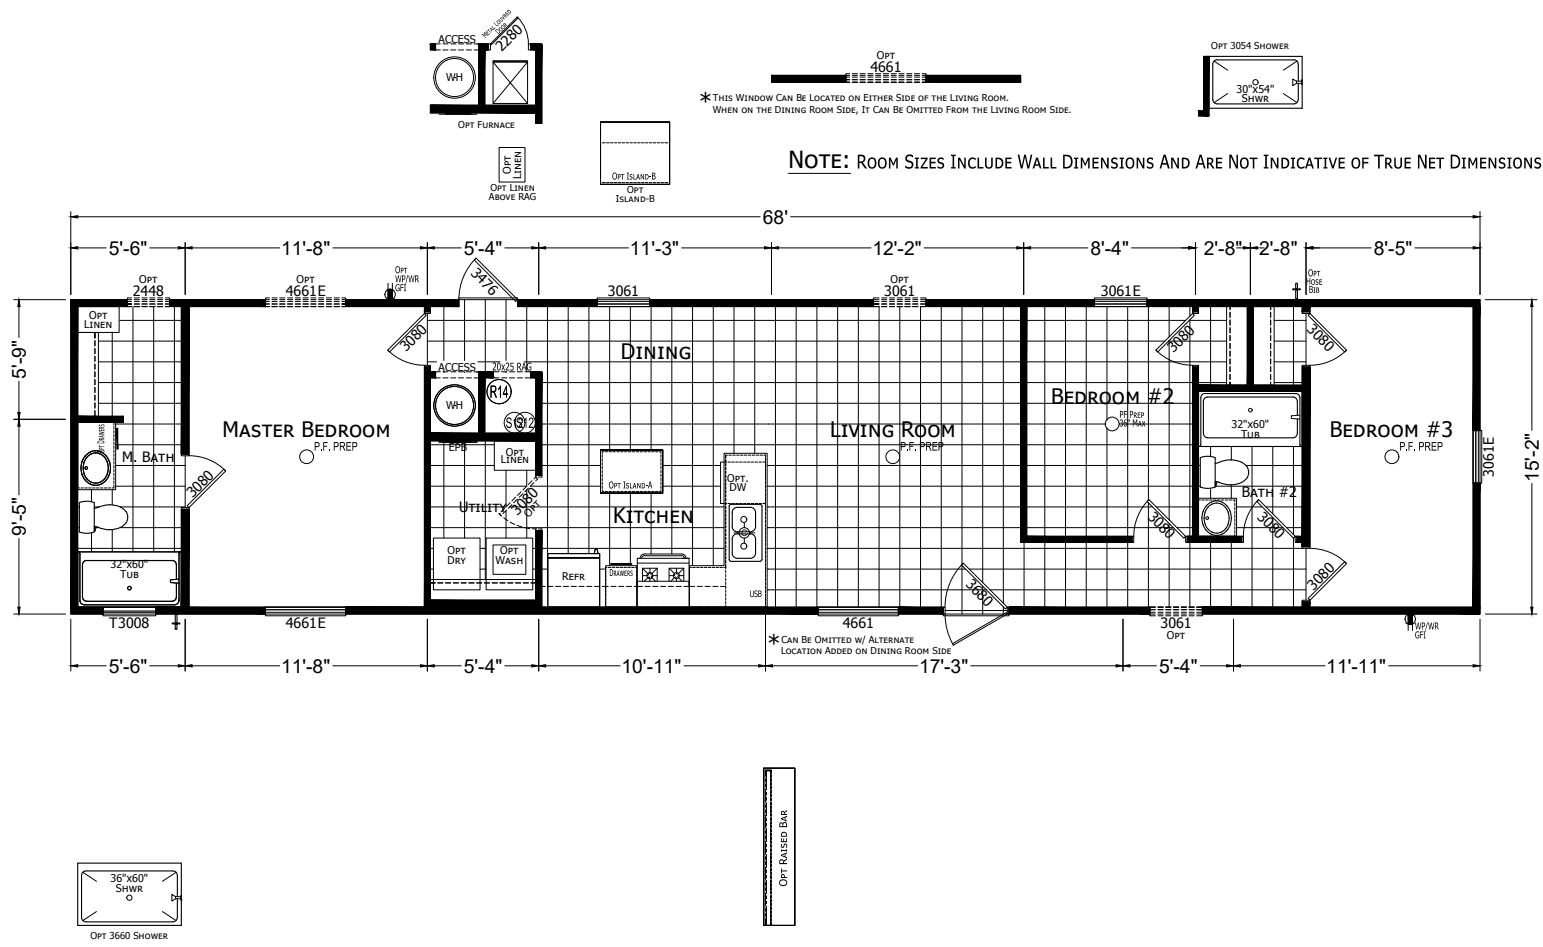

Valley View

Trinity Series

1,031 SQ. FT. (Approximate) 3 Bedrooms, 2 Baths

Last Updated: 3-25-22

FACTORY SELECT HOMES
 179 Highway 601 South
 Lugoff, SC 29078

SelectMobileHomes.com | 1-800-706-1701

IMPORTANT: Alta Cima Corp reserves the right to modify, cancel or substitute products or features of this event at any time without prior notice or obligation. Pictures and other promotional materials are representative and may depict or contain floor plans, square footages, elevations, options, upgrades, extra design features, decorations, floor coverings, specialty light fixtures, custom paint and wall coverings, window treatments, landscaping, sound and alarm systems, furnishings, appliances, and other designer/decorator features and amenities that are not included as part of the home and/or may not be available at all locations. Home, pricing and community information is subject to change, and homes to prior sale, at any time without notice or obligation. ©2020 Alta Cima Corp. All rights reserved.