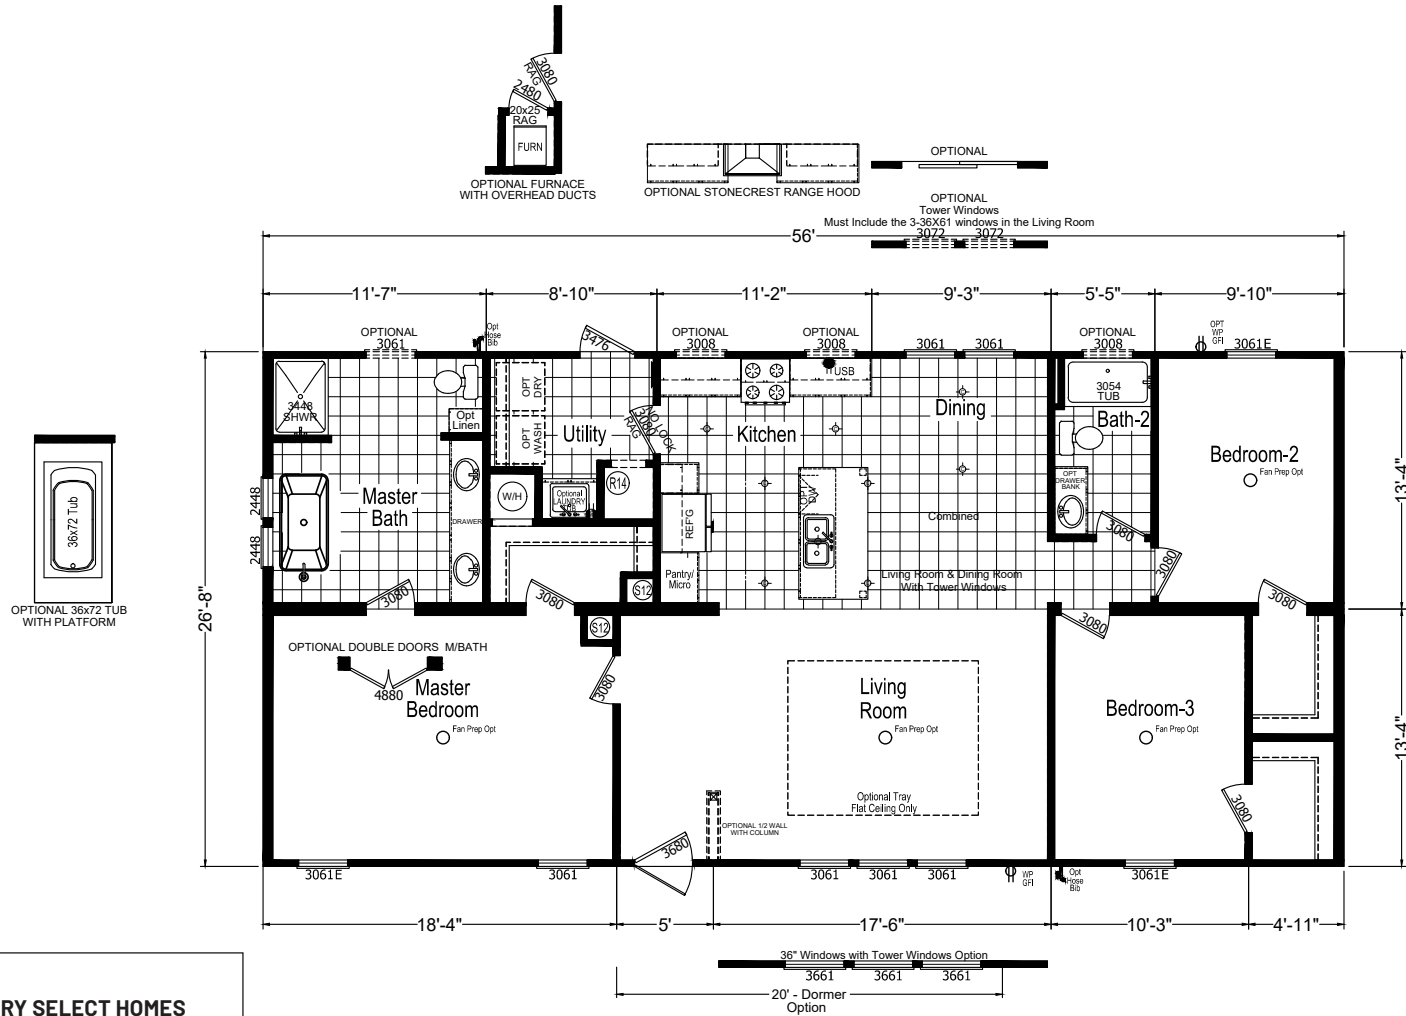

Vereda

Pine Manor Series

1,494 SQ. FT. (Approximate) 3 Bedroom, 2 Bath

Last Updated: 12-3-20

FACTORY SELECT HOMES
179 Highway 601 South
Lugoff, SC 29078

SelectMobileHomes.com | 1-800-706-1701

IMPORTANT: Alta Cima Corp reserves the right to modify, cancel or substitute products or features of this event at any time without prior notice or obligation. Pictures and other promotional materials are representative and may depict or contain floor plans, square footages, elevations, options, upgrades, extra design features, decorations, floor coverings, specialty light fixtures, custom paint and wall coverings, window treatments, landscaping, sound and alarm systems, furnishings, appliances, and other designer/decorator features and amenities that are not included as part of the home and/or may not be available at all locations. Home, pricing and community information is subject to change, and homes to prior sale, at any time without notice or obligation. ©2020 Alta Cima Corp. All rights reserved.