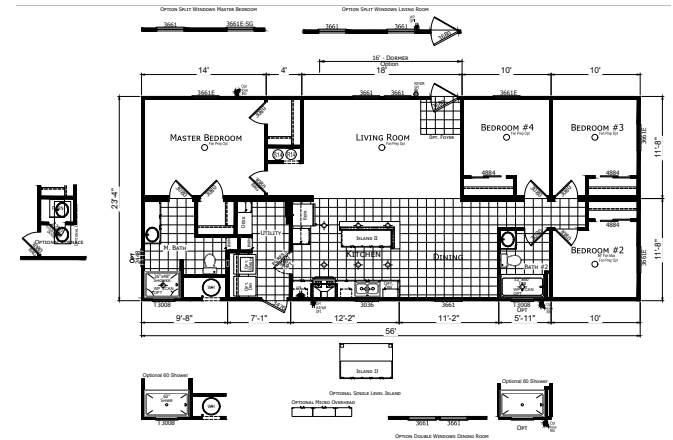

Wagener

Signature Series

1,306 SQ. FT. (Approximate) 4 Bedrooms, 2 Baths

Last Updated: 8-6-21

(Optional Reversed Floor Plan Available)

FACTORY SELECT HOMES
179 Highway 601 South
Lugoff, SC 29078

SelectMobileHomes.com | 1-800-706-1701