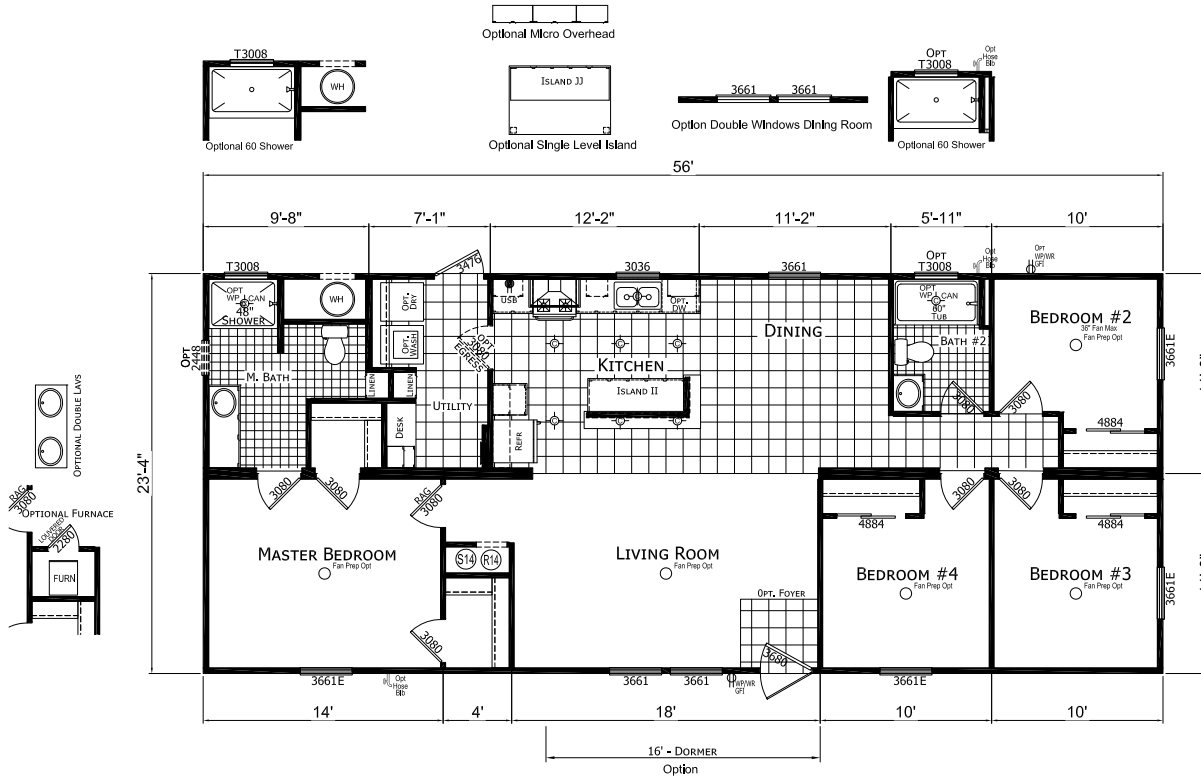

Wagener

Signature Series

1,306 SQ. FT. (Approximate) 4 Bedrooms, 2 Baths

Last Updated: 8-6-21

(Optional Reversed Floor Plan Available)

FACTORY SELECT HOMES
179 Highway 601 South
Lugoff, SC 29078

SelectMobileHomes.com | 1-800-706-1701