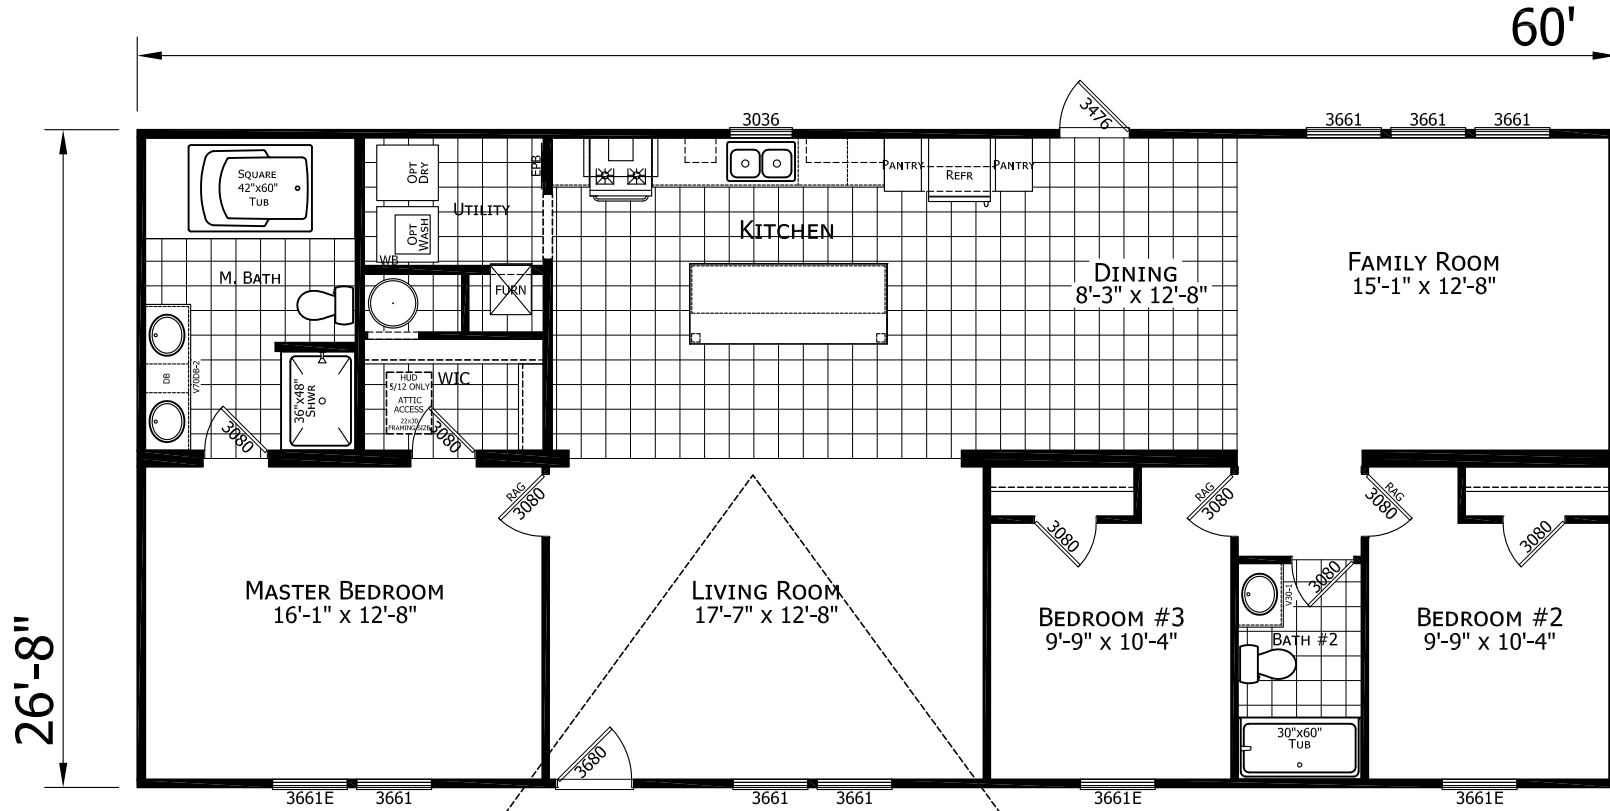

Wando

Dutch Elite Series

1,600 SQ. FT. (Approximate) 3 Bedroom, 2 Bath

Last Updated: 12-9-24

FACTORY SELECT HOMES

179 Highway 601 South
Lugoff, SC 29078

SelectMobileHomes.com | 1-800-706-1701

IMPORTANT: Alta Cima Corp reserves the right to modify, cancel or substitute products or features of this event at any time without prior notice or obligation. Pictures and other promotional materials are representative and may depict or contain floor plans, square footages, elevations, options, upgrades, extra design features, decorations, floor coverings, specialty light fixtures, custom paint and wall coverings, window treatments, landscaping, sound and alarm systems, furnishings, appliances, and other designer/decorator features and amenities that are not included as part of the home and/or may not be available at all locations. Home, pricing and community information is subject to change, and homes to prior sale, at any time without notice or obligation. ©2020 Alta Cima Corp. All rights reserved.