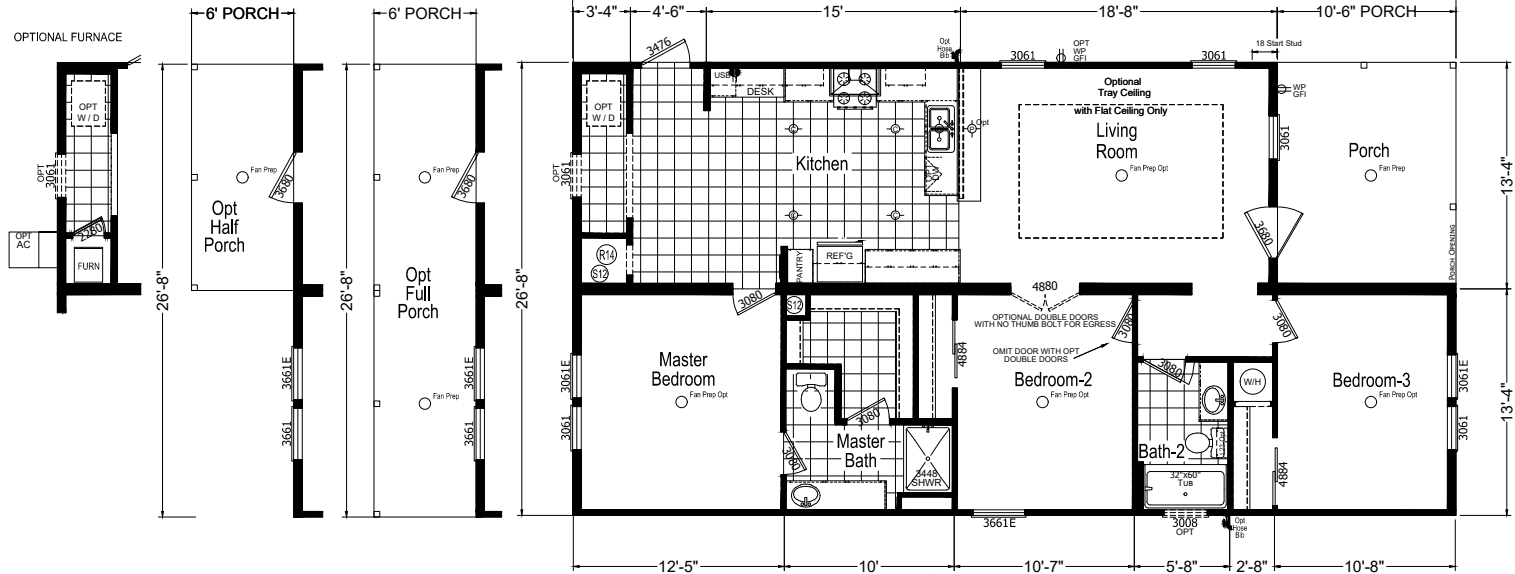

Windwood

Signature Series

1,387 SQ. FT. (Approximate) 3 Bedroom, 2 Bath

Last Updated: 12-3-20

(Optional Reversed Floor Plan Available)

FACTORY SELECT HOMES
179 Highway 601 South
Lugoff, SC 29078

SelectMobileHomes.com | 1-800-706-1701