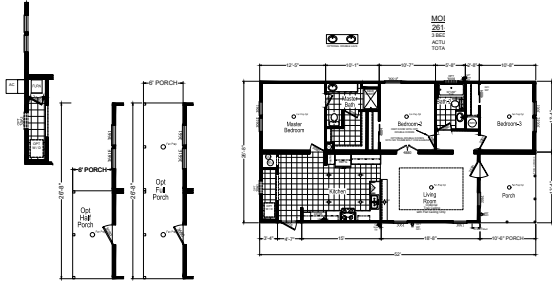

Windwood

Signature Series

1,387 SQ. FT. (Approximate) 3 Bedroom, 2 Bath

Last Updated: 12-3-20

(Optional Reversed Floor Plan Available)

FACTORY SELECT HOMES
179 Highway 601 South
Lugoff, SC 29078

SelectMobileHomes.com | 1-800-706-1701