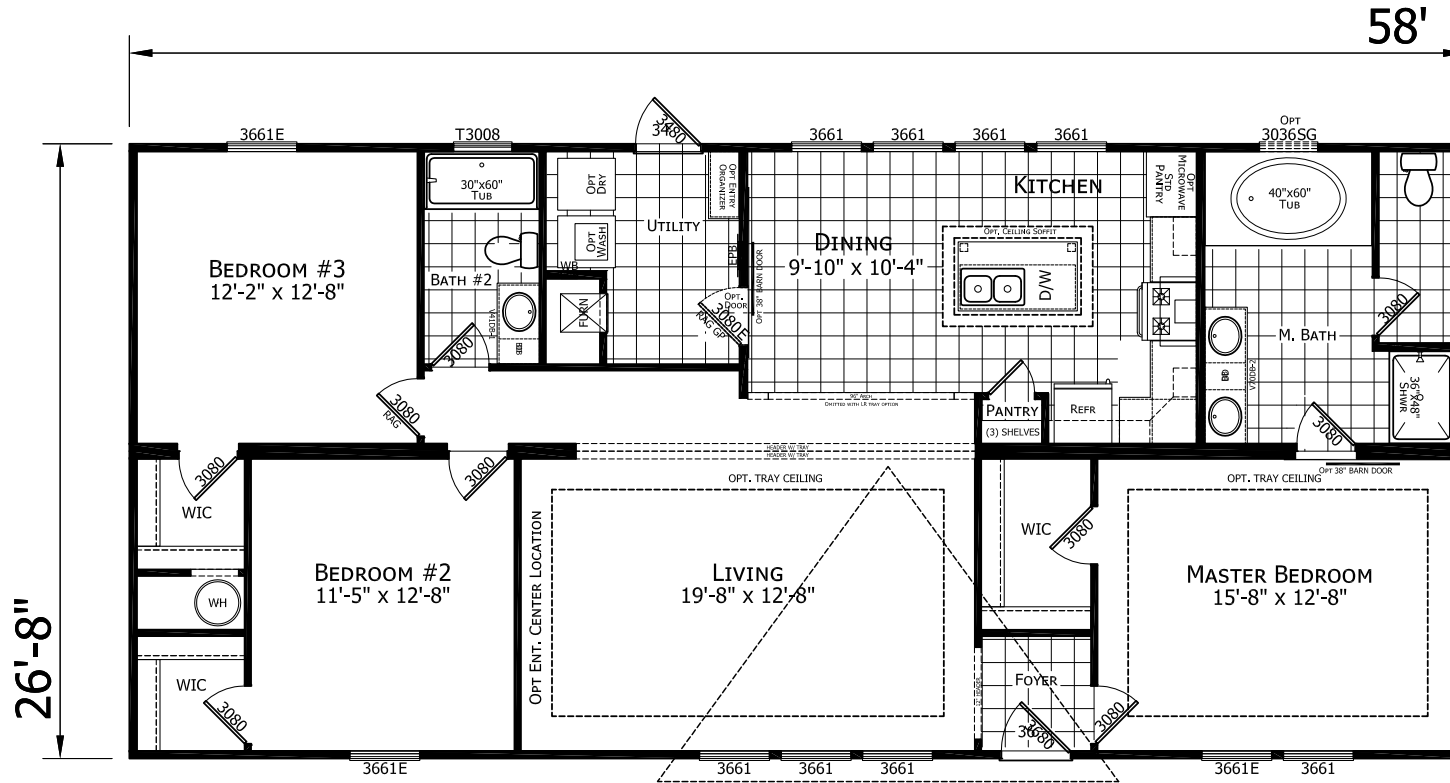

Altamont

Dutch Elite Housing Series

1,547 SQ. FT. (Approximate) 3 Bedroom, 2 Bath

Last Updated: 12-9-24

OPTIONAL MASTER BATH #1

OPTIONAL MASTER BATH #2

OPT. KITCHEN #1

FACTORY EXPO HOME CENTERS
115 Titan Roberts Rd.
Lillington, NC 27546