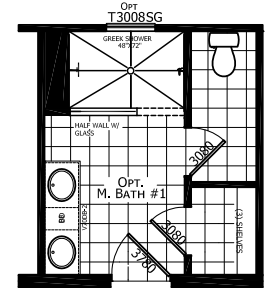

Altamont

Dutch Elite Housing Series

1,547 SQ. FT. (Approximate) 3 Bedroom, 2 Bath

Last Updated: 12-9-24

OPTIONAL MASTER BATH #1

OPTIONAL MASTER BATH #2

OPT. KITCHEN #1

FACTORY EXPO HOME CENTERS
115 Titan Roberts Rd.
Lillington, NC 27546