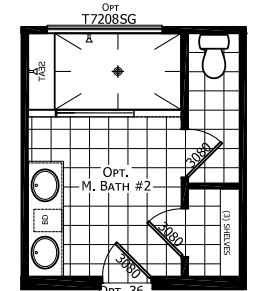

Altamont

Dutch Elite Housing Series

1,547 SQ. FT. (Approximate) 3 Bedroom, 2 Bath

Last Updated: 12-9-24

OPTIONAL MASTER BATH #1

OPTIONAL MASTER BATH #2

OPT. KITCHEN #1

FACTORY EXPO HOME CENTERS
115 Titan Roberts Rd.
Lillington, NC 27546