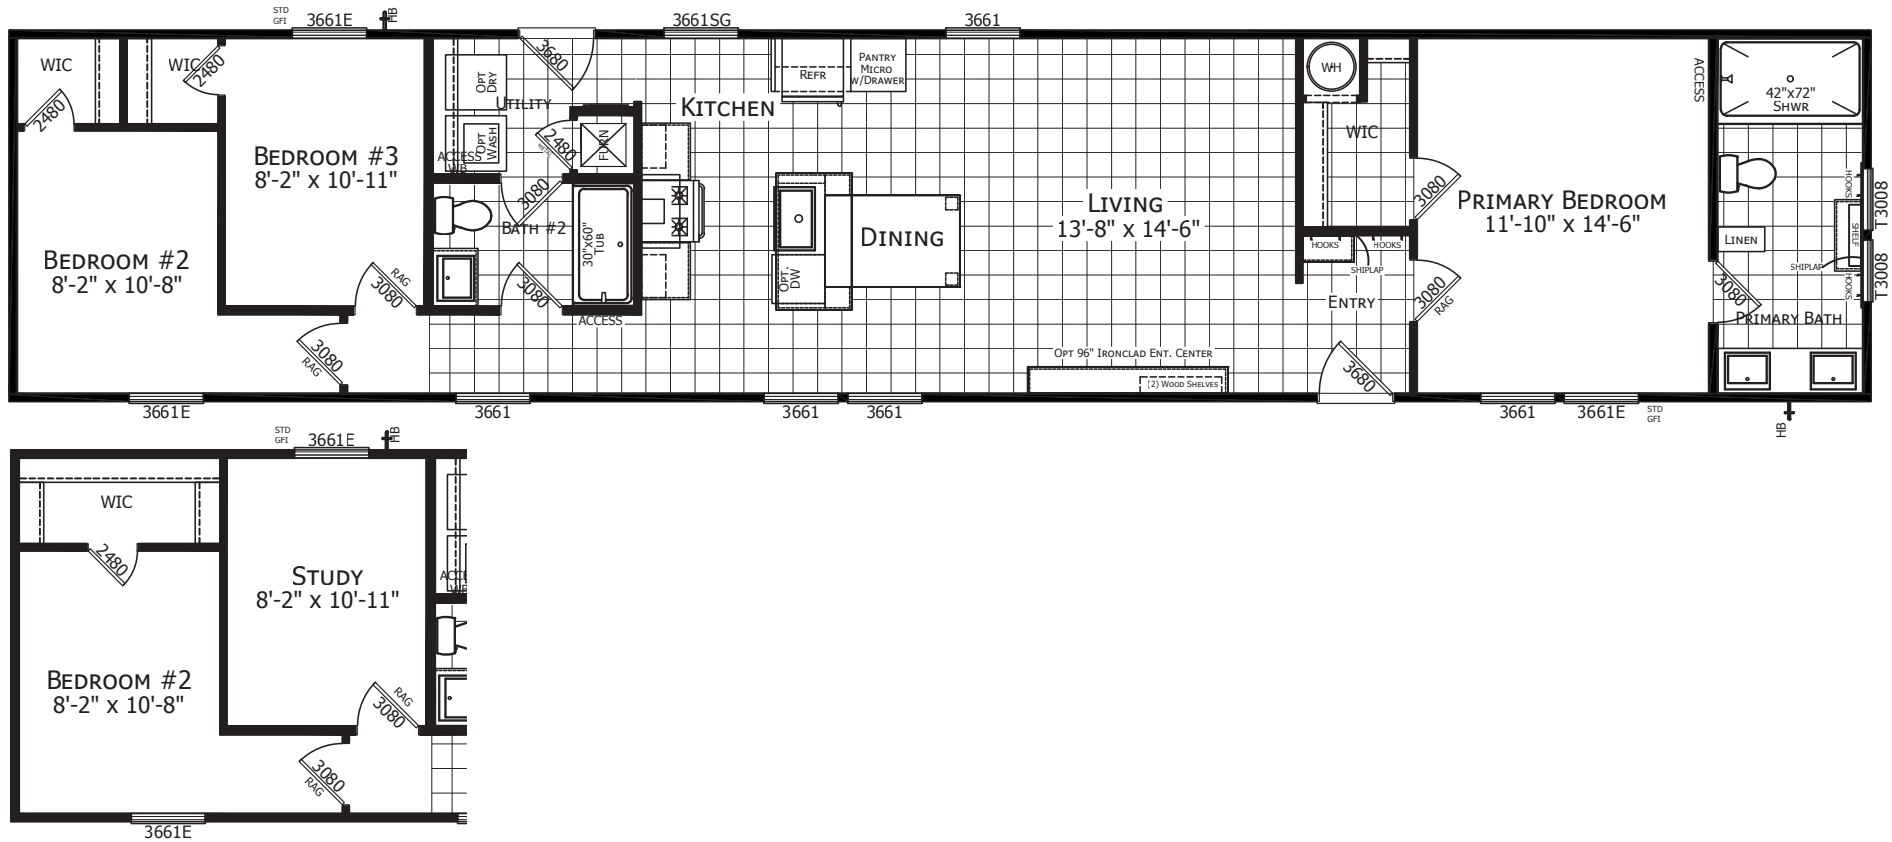

# Bannack

Ironclad Series

1,152 SQ. FT. (Approximate) 3 Bedroom, 2 Bath

Last Updated: 11-12-24

**CHAMPION HOMES CENTER**  
 115 Titan Roberts Rd.  
 Lillington, NC 27546

**FBHExpo.com | 1-800-504-3238**

**IMPORTANT:** Champion Homes reserves the right to modify, cancel or substitute products or features of this event at any time without prior notice or obligation. Pictures and other promotional materials are representative and may depict or contain floor plans, square footages, elevations, options, upgrades, extra design features, decorations, floor coverings, specialty light fixtures, custom paint and wall coverings, window treatments, landscaping, sound and alarm systems, furnishings, appliances, and other designer/decorator features and amenities that are not included as part of the home and/or may not be available at all locations. Home, pricing and community information is subject to change, and homes to prior sale, at any time without notice or obligation. ©2020 Champion Homes. All rights reserved.