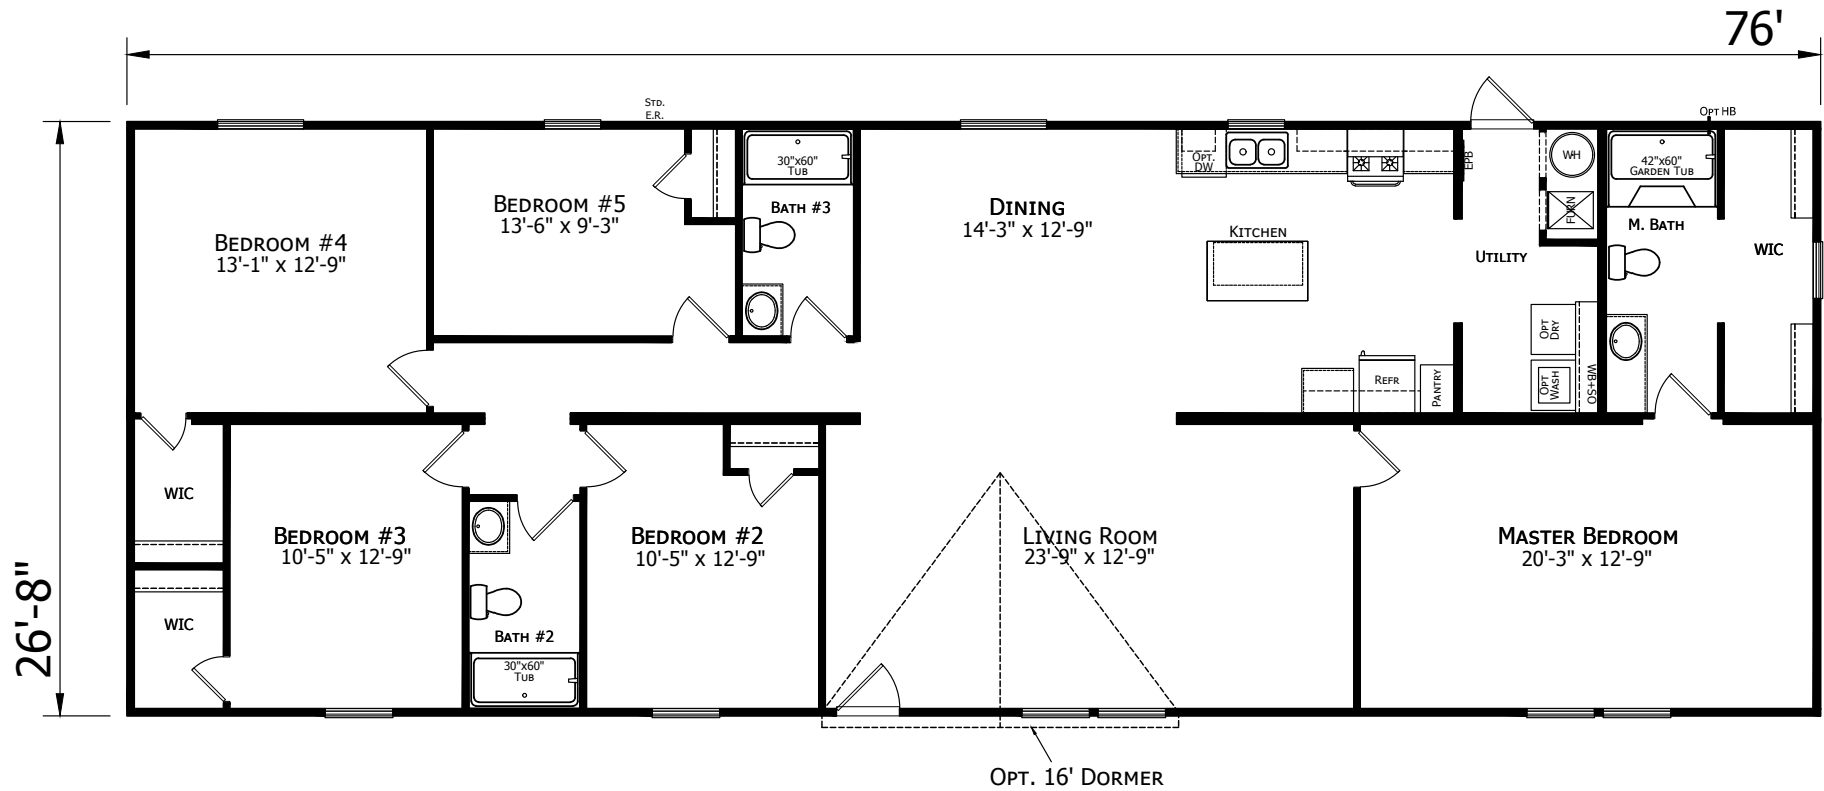

Burgess

Prime Series

2,027 SQ. FT. (Approximate) 5 Bedroom, 3 Bath

CHAMPION
HOMES CENTER

Last Updated: 11-9-22

CHAMPION HOMES CENTER
115 Titan Roberts Rd.
Lillington, NC 27546

FBHExpo.com | 1-800-504-3238

IMPORTANT: Champion Homes reserves the right to modify, cancel or substitute products or features of this event at any time without prior notice or obligation. Pictures and other promotional materials are representative and may depict or contain floor plans, square footages, elevations, options, upgrades, extra design features, decorations, floor coverings, specialty light fixtures, custom paint and wall coverings, window treatments, landscaping, sound and alarm systems, furnishings, appliances, and other designer/decorator features and amenities that are not included as part of the home and/or may not be available at all locations. Home, pricing and community information is subject to change, and homes to prior sale, at any time without notice or obligation. ©2020 Alta Cima Corp. All rights reserved.