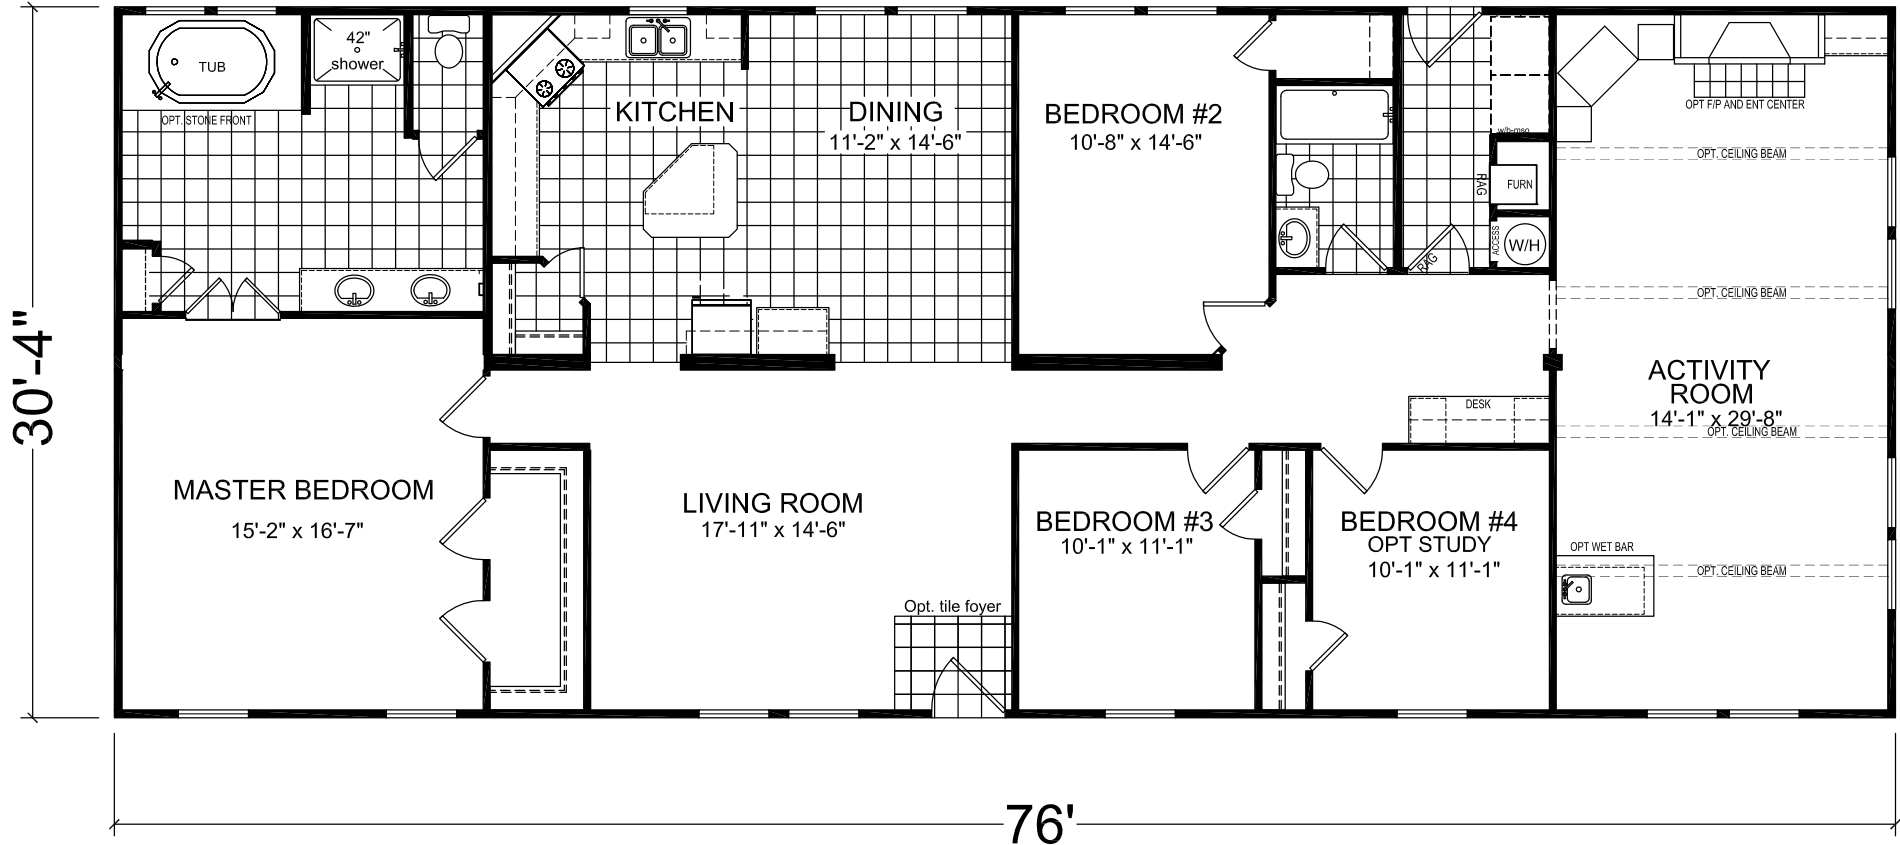

Concord

Dutch Elite Housing Series

Factory Expo
 "Factory Direct Value" HOME CENTERS

4 Bedroom, 2 Bath
Approx. 2,305 Sq. Ft.

Last Updated: 12-7-15

115 Titan Roberts Road
 Lillington NC 27546

For Detailed Directions See Map On Our Website