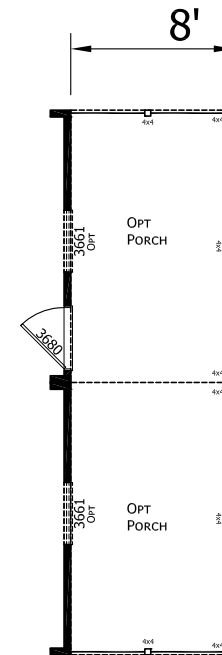

# Cortland

Dutch Elite Housing Series

1,387 SQ. FT. (Approximate) 3 Bedroom, 2 Bath

Last Updated: 12-9-24

**FACTORY EXPO HOME CENTERS**  
 115 Titan Roberts Rd.  
 Lillington, NC 27546

**FBHExpo.com | 1-800-504-3238**