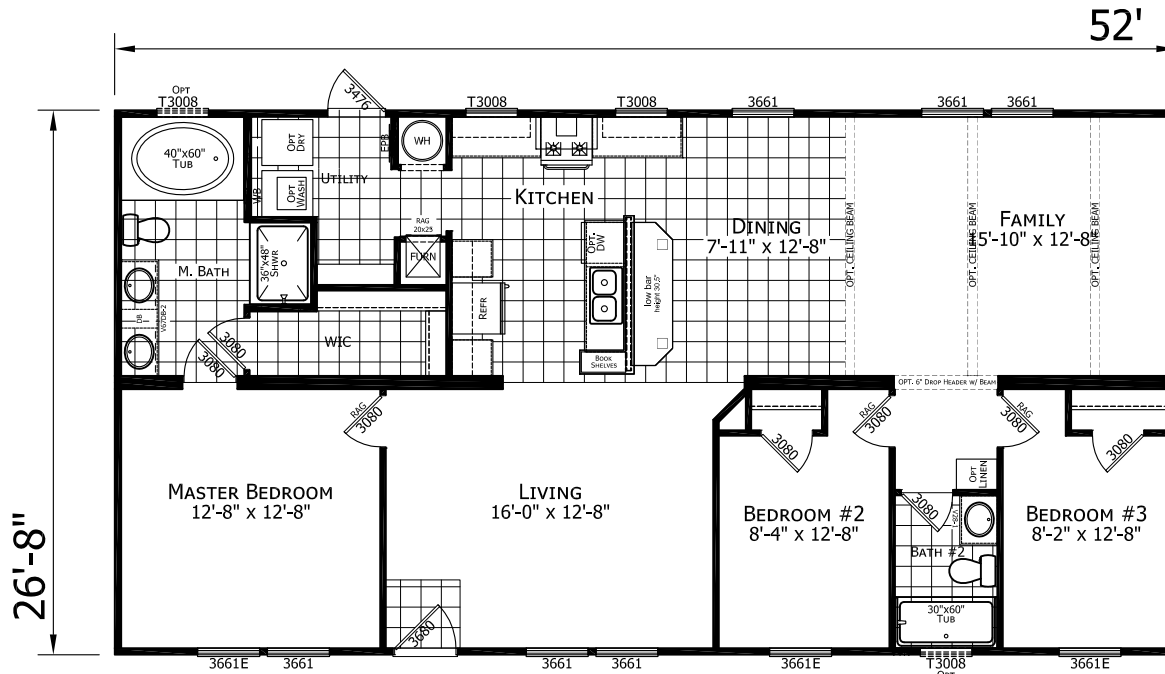

# Cortland

Dutch Elite Housing Series

1,387 SQ. FT. (Approximate) 3 Bedroom, 2 Bath

Last Updated: 12-9-24

**FACTORY EXPO HOME CENTERS**  
 115 Titan Roberts Rd.  
 Lillington, NC 27546

**FBHExpo.com | 1-800-504-3238**