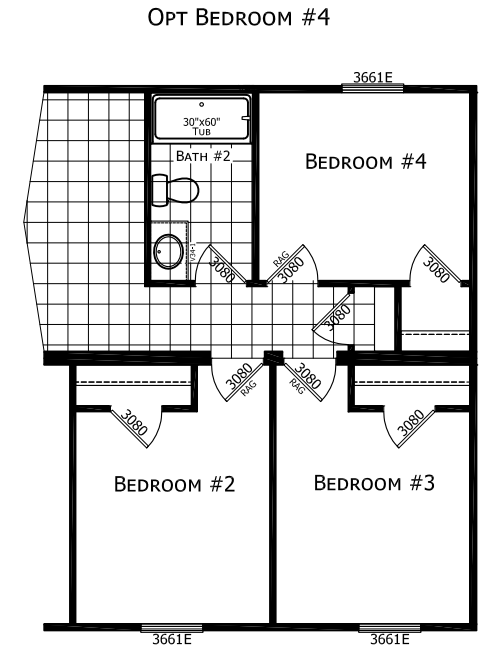

# Cortland

Dutch Elite Housing Series

1,387 SQ. FT. (Approximate) 3 Bedroom, 2 Bath

Last Updated: 12-9-24

**FACTORY EXPO HOME CENTERS**  
 115 Titan Roberts Rd.  
 Lillington, NC 27546

**FBHExpo.com | 1-800-504-3238**