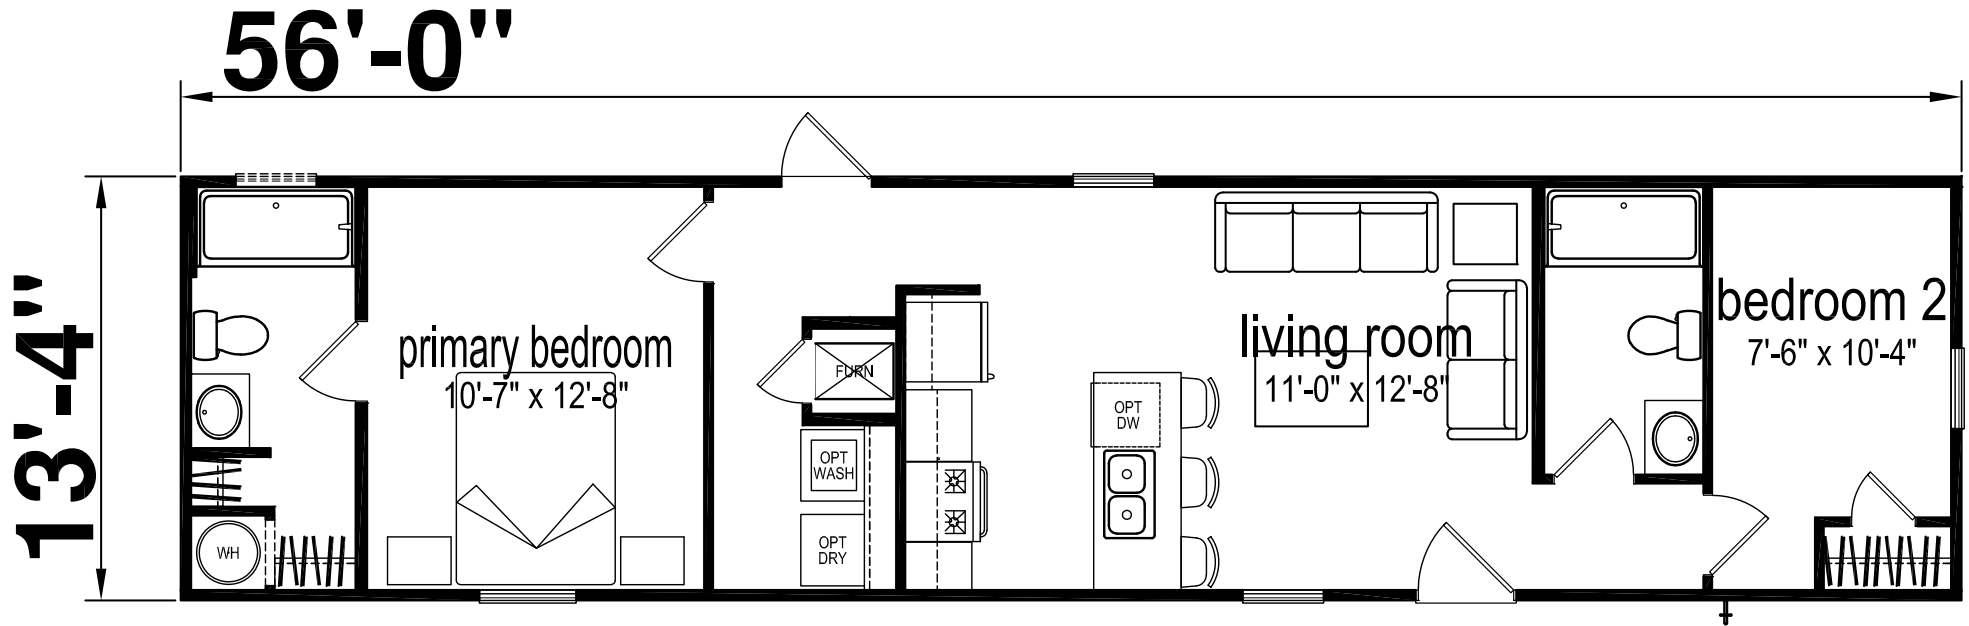

Craycroft

Prime Series

747 SQ. FT. (Approximate) 2 Bedroom, 2 Bath

Last Updated: 10-2-24

CHAMPION HOMES CENTER
115 Titan Roberts Rd.
Lillington, NC 27546

FBHExpo.com | 1-800-504-3238

IMPORTANT: Champion Homes reserves the right to modify, cancel or substitute products or features of this event at any time without prior notice or obligation. Pictures and other promotional materials are representative and may depict or contain floor plans, square footages, elevations, options, upgrades, extra design features, decorations, floor coverings, specialty light fixtures, custom paint and wall coverings, window treatments, landscaping, sound and alarm systems, furnishings, appliances, and other designer/decorator features and amenities that are not included as part of the home and/or may not be available at all locations. Home, pricing and community information is subject to change, and homes to prior sale, at any time without notice or obligation. ©2020 Alta Cima Corp. All rights reserved.