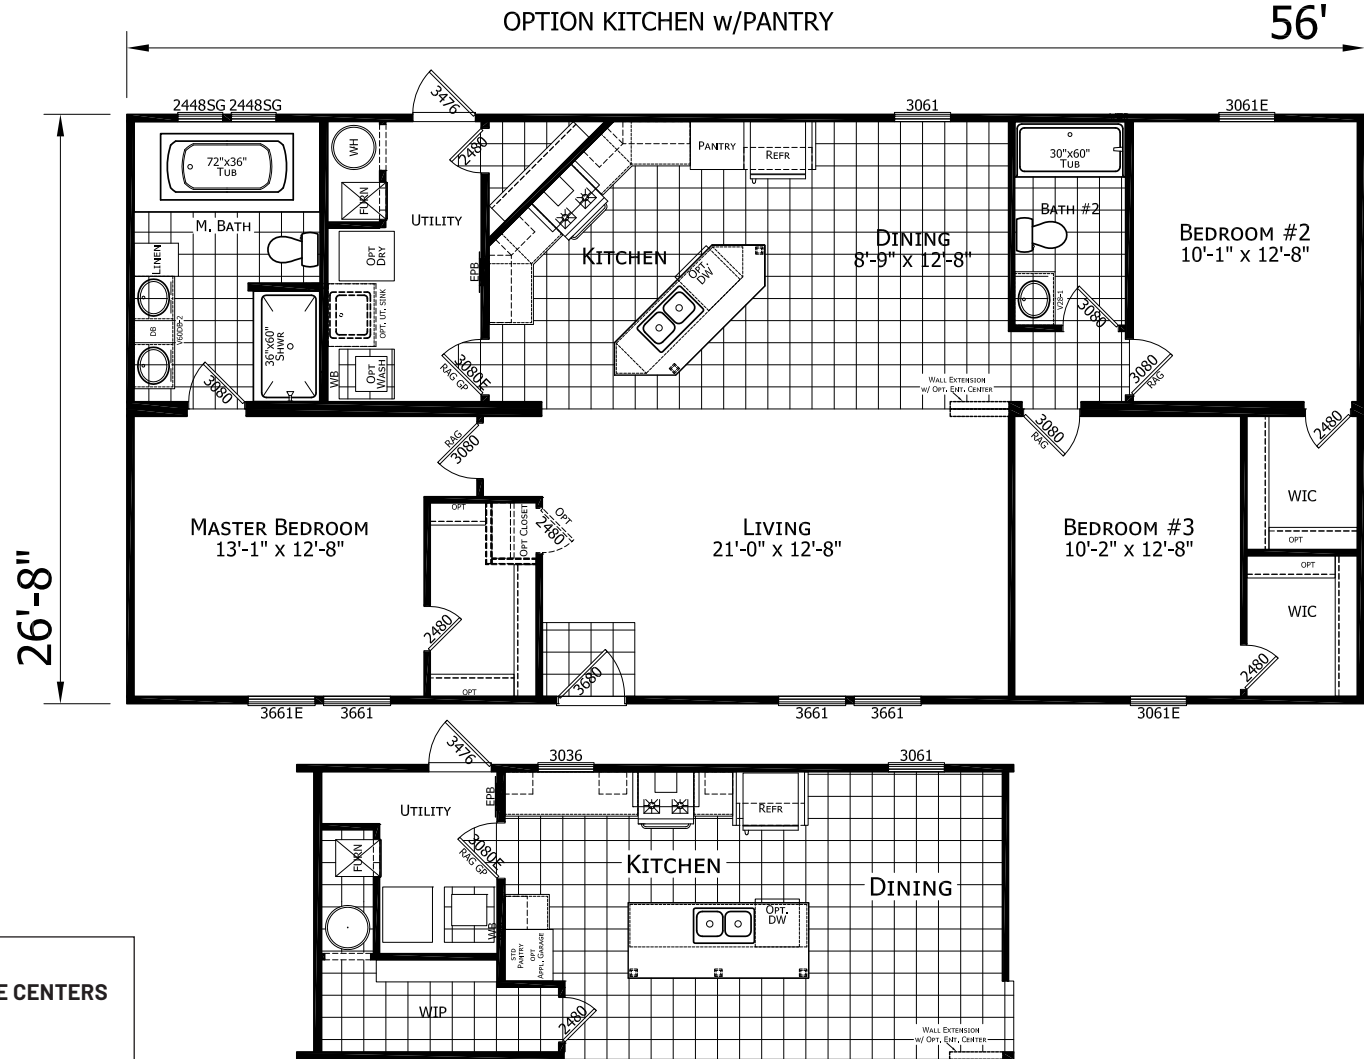

Crepsy

Dutch Elite Housing Series

1,493 SQ. FT. (Approximate) 3 Bedroom, 2 Bath

Last Updated: 12-9-24

OPTION MASTER BATH #3

OPTION MASTER BATH #2

FACTORY EXPO HOME CENTERS
115 Titan Roberts Rd.
Lillington, NC 27546