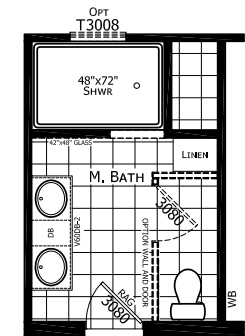

Crepsy

Dutch Elite Housing Series

1,493 SQ. FT. (Approximate) 3 Bedroom, 2 Bath

Last Updated: 12-9-24

OPTION MASTER BATH #3

OPTION MASTER BATH #2

FACTORY EXPO HOME CENTERS
115 Titan Roberts Rd.
Lillington, NC 27546