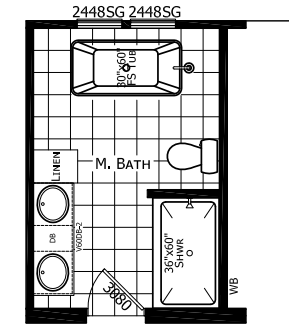

Crepsy

Dutch Elite Housing Series

1,493 SQ. FT. (Approximate) 3 Bedroom, 2 Bath

Last Updated: 12-9-24

OPTION MASTER BATH #3

OPTION MASTER BATH #2

FACTORY EXPO HOME CENTERS
115 Titan Roberts Rd.
Lillington, NC 27546