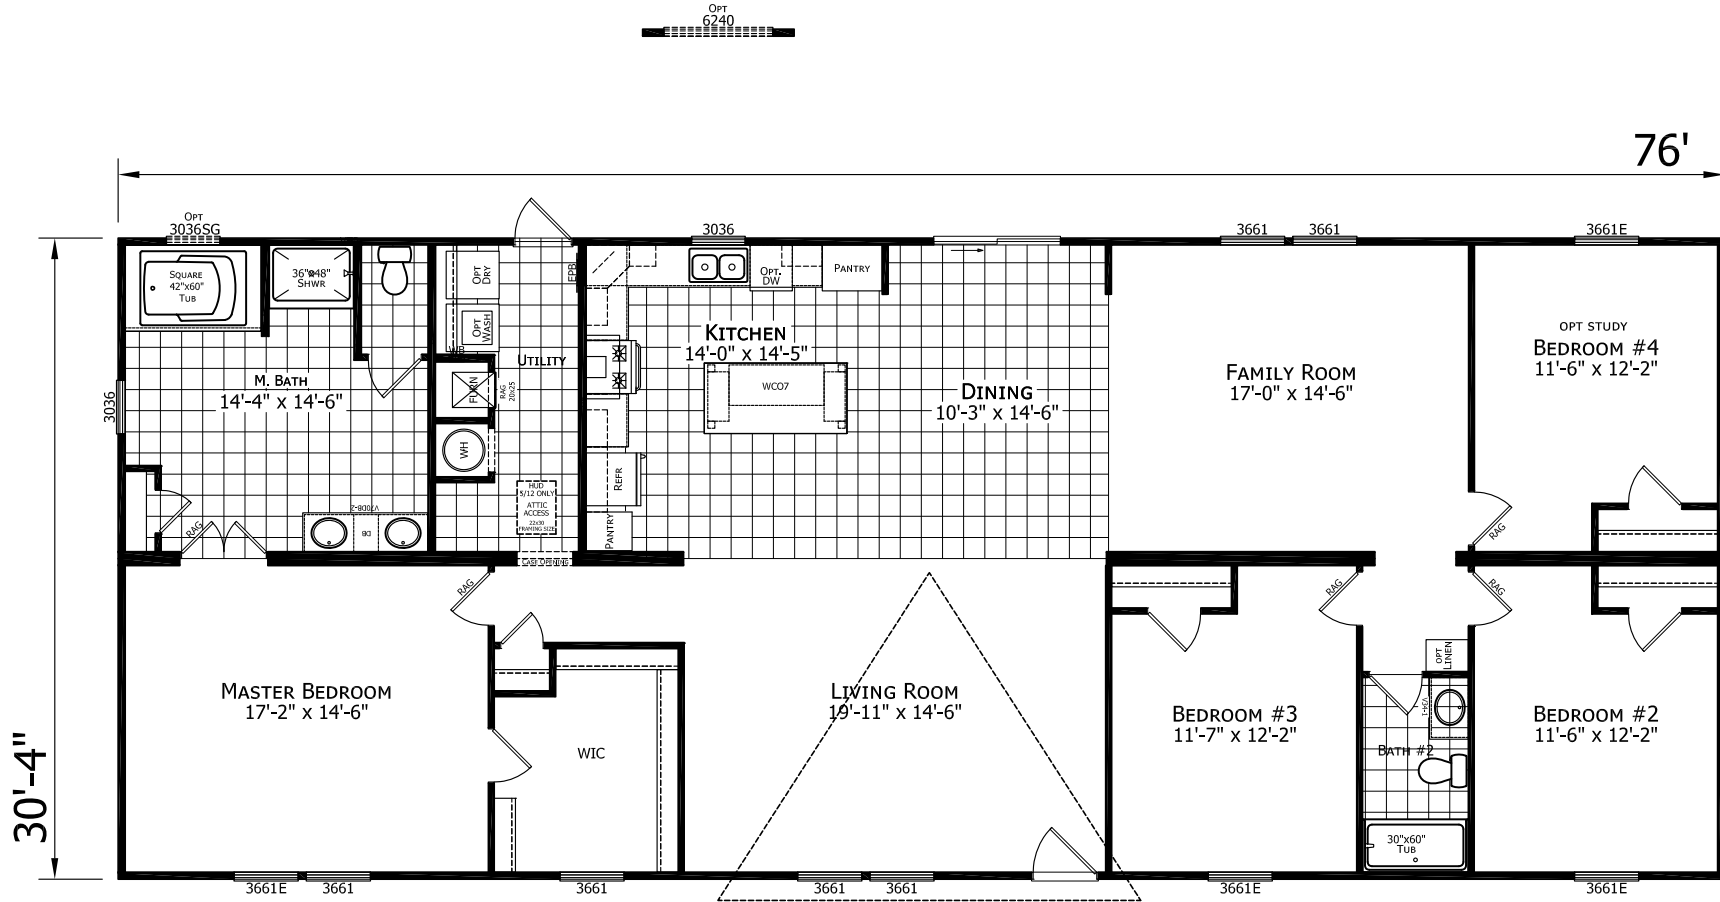

Earle

Dutch Elite Housing Series

2,305 SQ. FT. (Approximate) 4 Bedroom, 3 Bath

Last Updated: 12-9-24

FACTORY EXPO HOME CENTERS
115 Titan Roberts Rd.
Lillington, NC 27546

FBExpo.com | 1-800-504-3238

IMPORTANT: Alta Cima Corp reserves the right to modify, cancel or substitute products or features of this event at any time without prior notice or obligation. Pictures and other promotional materials are representative and may depict or contain floor plans, square footages, elevations, options, upgrades, extra design features, decorations, floor coverings, specialty light fixtures, custom paint and wall coverings, window treatments, landscaping, sound and alarm systems, furnishings, appliances, and other designer/decorator features and amenities that are not included as part of the home and/or may not be available at all locations. Home, pricing and community information is subject to change, and homes to prior sale, at any time without notice or obligation. ©2020 Alta Cima Corp. All rights reserved.