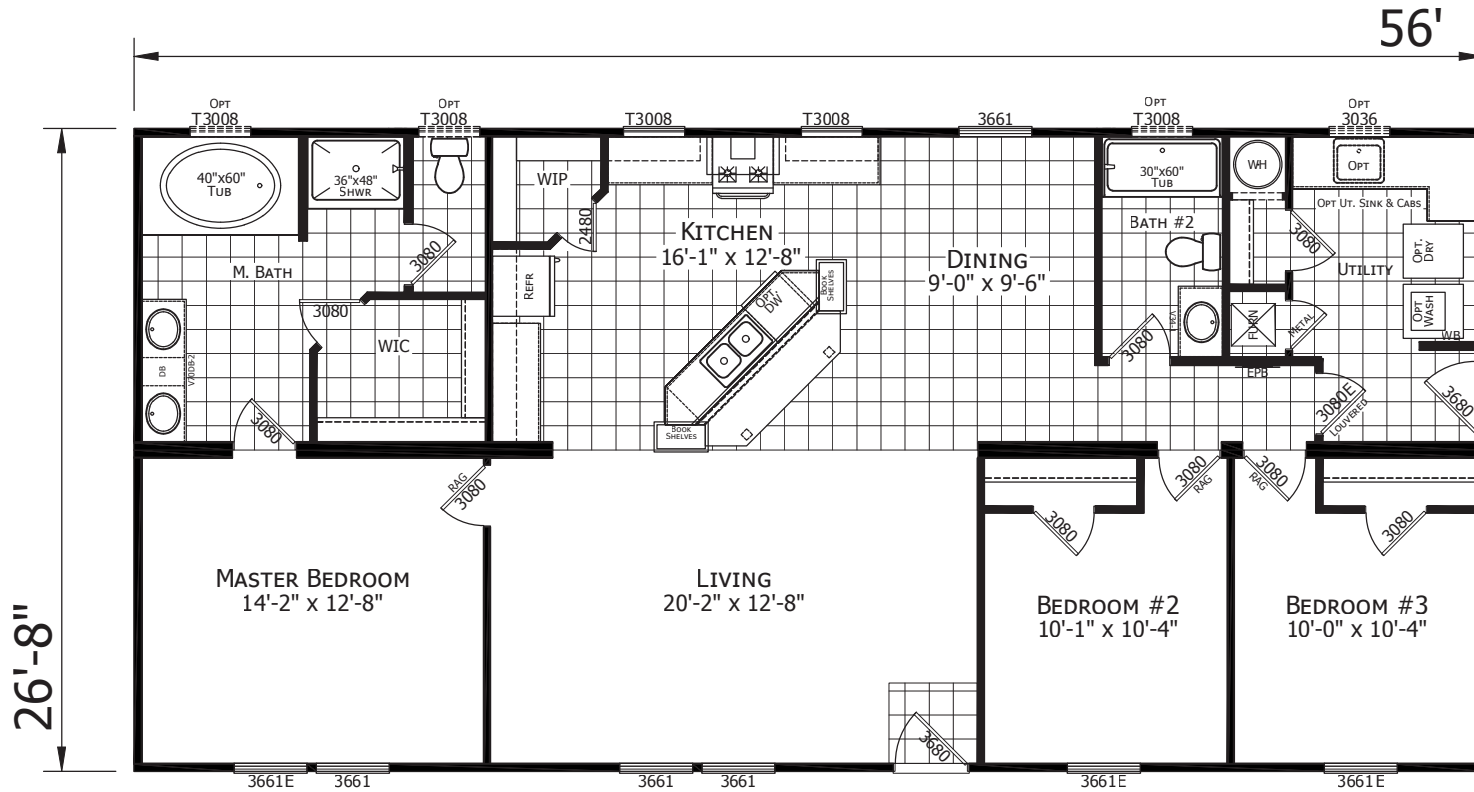

Falk

Dutch Elite Housing Series

1,493 SQ. FT. (Approximate) 3 Bedroom, 2 Bath

Last Updated: 12-9-24

FACTORY EXPO HOME CENTERS
 115 Titan Roberts Rd.
 Lillington, NC 27546

FBHExpo.com | 1-800-504-3238

IMPORTANT: Alta Cima Corp reserves the right to modify, cancel or substitute products or features of this event at any time without prior notice or obligation. Pictures and other promotional materials are representative and may depict or contain floor plans, square footages, elevations, options, upgrades, extra design features, decorations, floor coverings, specialty light fixtures, custom paint and wall coverings, window treatments, landscaping, sound and alarm systems, furnishings, appliances, and other designer/decorator features and amenities that are not included as part of the home and/or may not be available at all locations. Home, pricing and community information is subject to change, and homes to prior sale, at any time without notice or obligation. ©2020 Alta Cima Corp. All rights reserved.