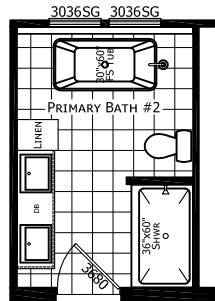

Haddington

Ironclad Series

1,813 SQ. FT. (Approximate) 3 Bedroom, 2 Bath

Last Updated: 11-12-24

CHAMPION HOMES CENTER
115 Titan Roberts Rd.
Lillington, NC 27546

FBHExpo.com | 1-800-504-3238

IMPORTANT: Champion Homes reserves the right to modify, cancel or substitute products or features of this event at any time without prior notice or obligation. Pictures and other promotional materials are representative and may depict or contain floor plans, square footages, elevations, options, upgrades, extra design features, decorations, floor coverings, specialty light fixtures, custom paint and wall coverings, window treatments, landscaping, sound and alarm systems, furnishings, appliances, and other designer/decorator features and amenities that are not included as part of the home and/or may not be available at all locations. Home, pricing and community information is subject to change, and homes to prior sale, at any time without notice or obligation. ©2020 Champion Homes. All rights reserved.