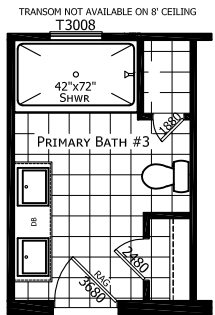

Haddington

Ironclad Series

1,813 SQ. FT. (Approximate) 3 Bedroom, 2 Bath

Last Updated: 11-12-24

CHAMPION HOMES CENTER
115 Titan Roberts Rd.
Lillington, NC 27546

FBHExpo.com | 1-800-504-3238

IMPORTANT: Champion Homes reserves the right to modify, cancel or substitute products or features of this event at any time without prior notice or obligation. Pictures and other promotional materials are representative and may depict or contain floor plans, square footages, elevations, options, upgrades, extra design features, decorations, floor coverings, specialty light fixtures, custom paint and wall coverings, window treatments, landscaping, sound and alarm systems, furnishings, appliances, and other designer/decorator features and amenities that are not included as part of the home and/or may not be available at all locations. Home, pricing and community information is subject to change, and homes to prior sale, at any time without notice or obligation. ©2020 Champion Homes. All rights reserved.