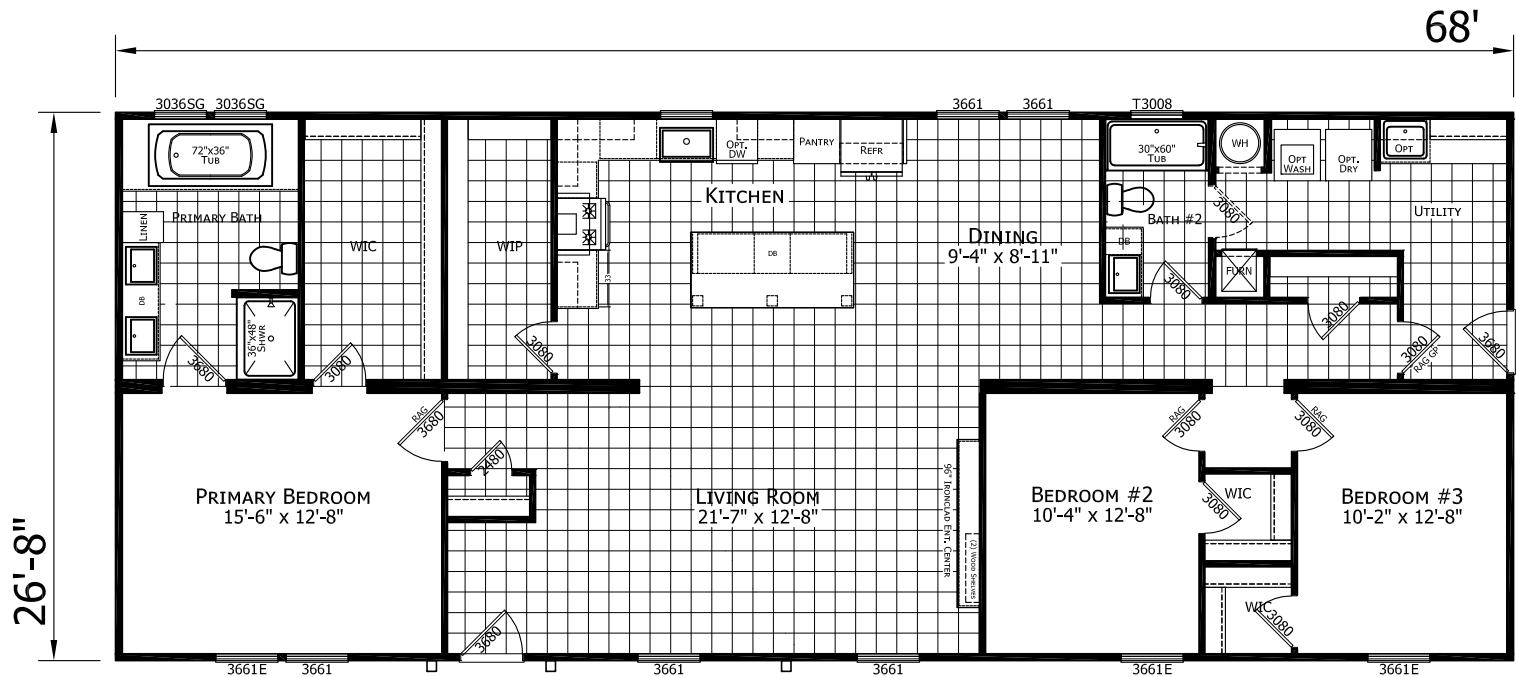

Haddington

Ironclad Series

1,813 SQ. FT. (Approximate) 3 Bedroom, 2 Bath

Last Updated: 11-12-24

CHAMPION HOMES CENTER
115 Titan Roberts Rd.
Lillington, NC 27546

FBHExpo.com | 1-800-504-3238

IMPORTANT: Champion Homes reserves the right to modify, cancel or substitute products or features of this event at any time without prior notice or obligation. Pictures and other promotional materials are representative and may depict or contain floor plans, square footages, elevations, options, upgrades, extra design features, decorations, floor coverings, specialty light fixtures, custom paint and wall coverings, window treatments, landscaping, sound and alarm systems, furnishings, appliances, and other designer/decorator features and amenities that are not included as part of the home and/or may not be available at all locations. Home, pricing and community information is subject to change, and homes to prior sale, at any time without notice or obligation. ©2020 Champion Homes. All rights reserved.