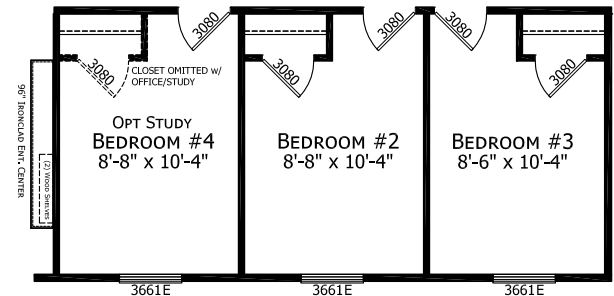

Haddington

Ironclad Series

1,813 SQ. FT. (Approximate) 3 Bedroom, 2 Bath

Last Updated: 11-12-24

CHAMPION HOMES CENTER
115 Titan Roberts Rd.
Lillington, NC 27546

FBHExpo.com | 1-800-504-3238

IMPORTANT: Champion Homes reserves the right to modify, cancel or substitute products or features of this event at any time without prior notice or obligation. Pictures and other promotional materials are representative and may depict or contain floor plans, square footages, elevations, options, upgrades, extra design features, decorations, floor coverings, specialty light fixtures, custom paint and wall coverings, window treatments, landscaping, sound and alarm systems, furnishings, appliances, and other designer/decorator features and amenities that are not included as part of the home and/or may not be available at all locations. Home, pricing and community information is subject to change, and homes to prior sale, at any time without notice or obligation. ©2020 Champion Homes. All rights reserved.