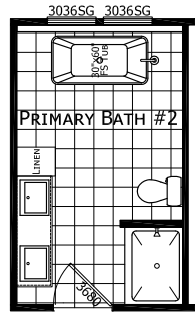

Heizer

Ironclad Series

2,062 SQ. FT. (Approximate) 3 Bedroom, 2 Bath

Last Updated: 11-12-24

MIRRORED FLOOR PLAN OPTION AVAILABLE, CONTACT A HOUSING CONSULTANT FOR MORE INFORMATION.

CHAMPION HOMES CENTER
115 Titan Roberts Rd.
Lillington, NC 27546