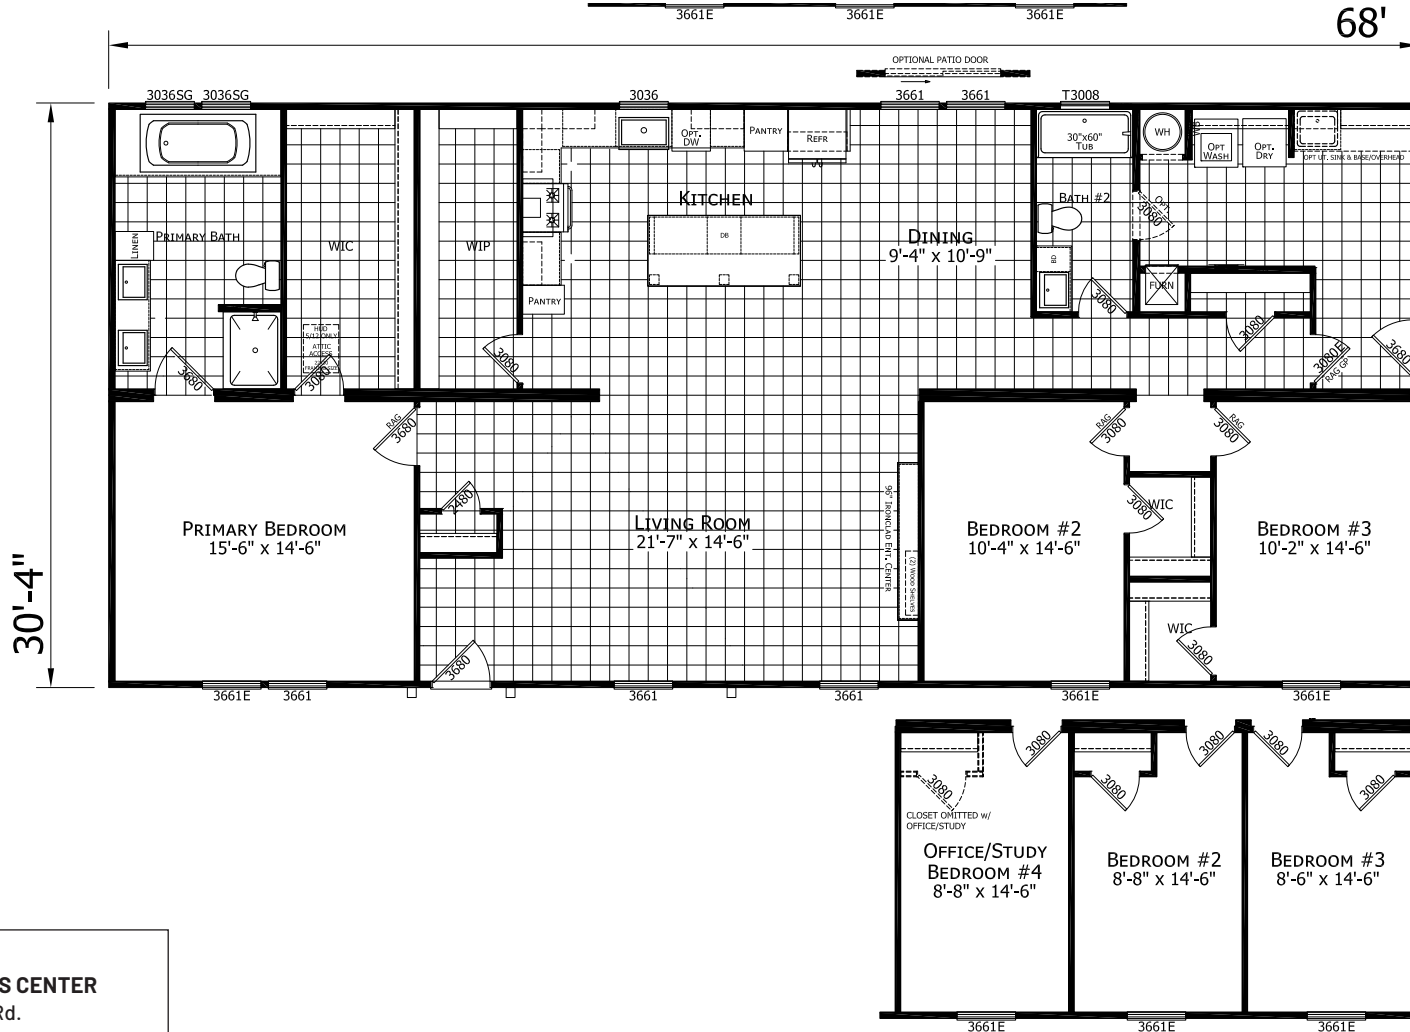

Heizer

Ironclad Series

2,062 SQ. FT. (Approximate) 3 Bedroom, 2 Bath

Last Updated: 11-12-24

MIRRORED FLOOR PLAN OPTION AVAILABLE, CONTACT A HOUSING CONSULTANT FOR MORE INFORMATION.

CHAMPION HOMES CENTER
115 Titan Roberts Rd.
Lillington, NC 27546