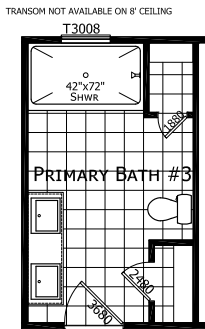

Heizer

Ironclad Series

2,062 SQ. FT. (Approximate) 3 Bedroom, 2 Bath

Last Updated: 11-12-24

MIRRORED FLOOR PLAN OPTION AVAILABLE, CONTACT A HOUSING CONSULTANT FOR MORE INFORMATION.

CHAMPION HOMES CENTER
115 Titan Roberts Rd.
Lillington, NC 27546