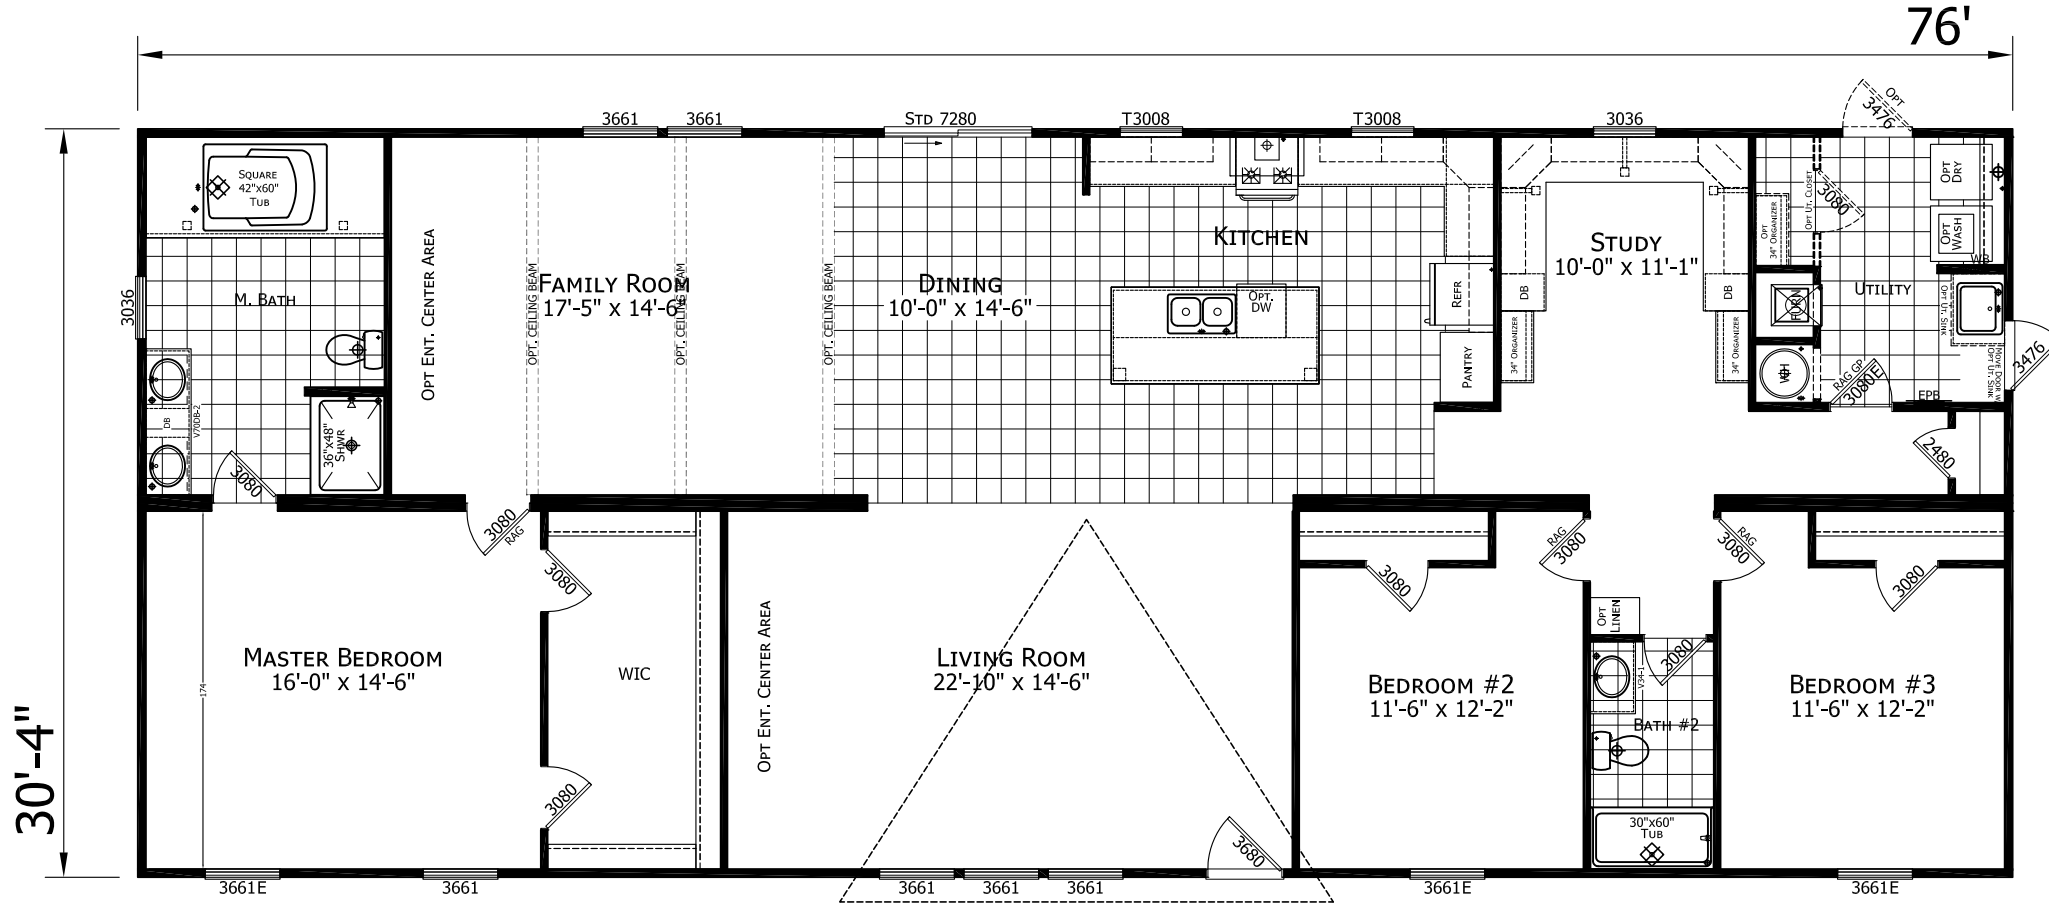

Heywood

Dutch Elite Housing Series

2,305 SQ. FT. (Approximate) 3 Bedroom, 2 Bath

Last Updated: 12-9-24

FACTORY EXPO HOME CENTERS
 115 Titan Roberts Rd.
 Lillington, NC 27546

FBHExpo.com | 1-800-504-3238

IMPORTANT: Alta Cima Corp reserves the right to modify, cancel or substitute products or features of this event at any time without prior notice or obligation. Pictures and other promotional materials are representative and may depict or contain floor plans, square footages, elevations, options, upgrades, extra design features, decorations, floor coverings, specialty light fixtures, custom paint and wall coverings, window treatments, landscaping, sound and alarm systems, furnishings, appliances, and other designer/decorator features and amenities that are not included as part of the home and/or may not be available at all locations. Home, pricing and community information is subject to change, and homes to prior sale, at any time without notice or obligation. ©2020 Alta Cima Corp. All rights reserved.