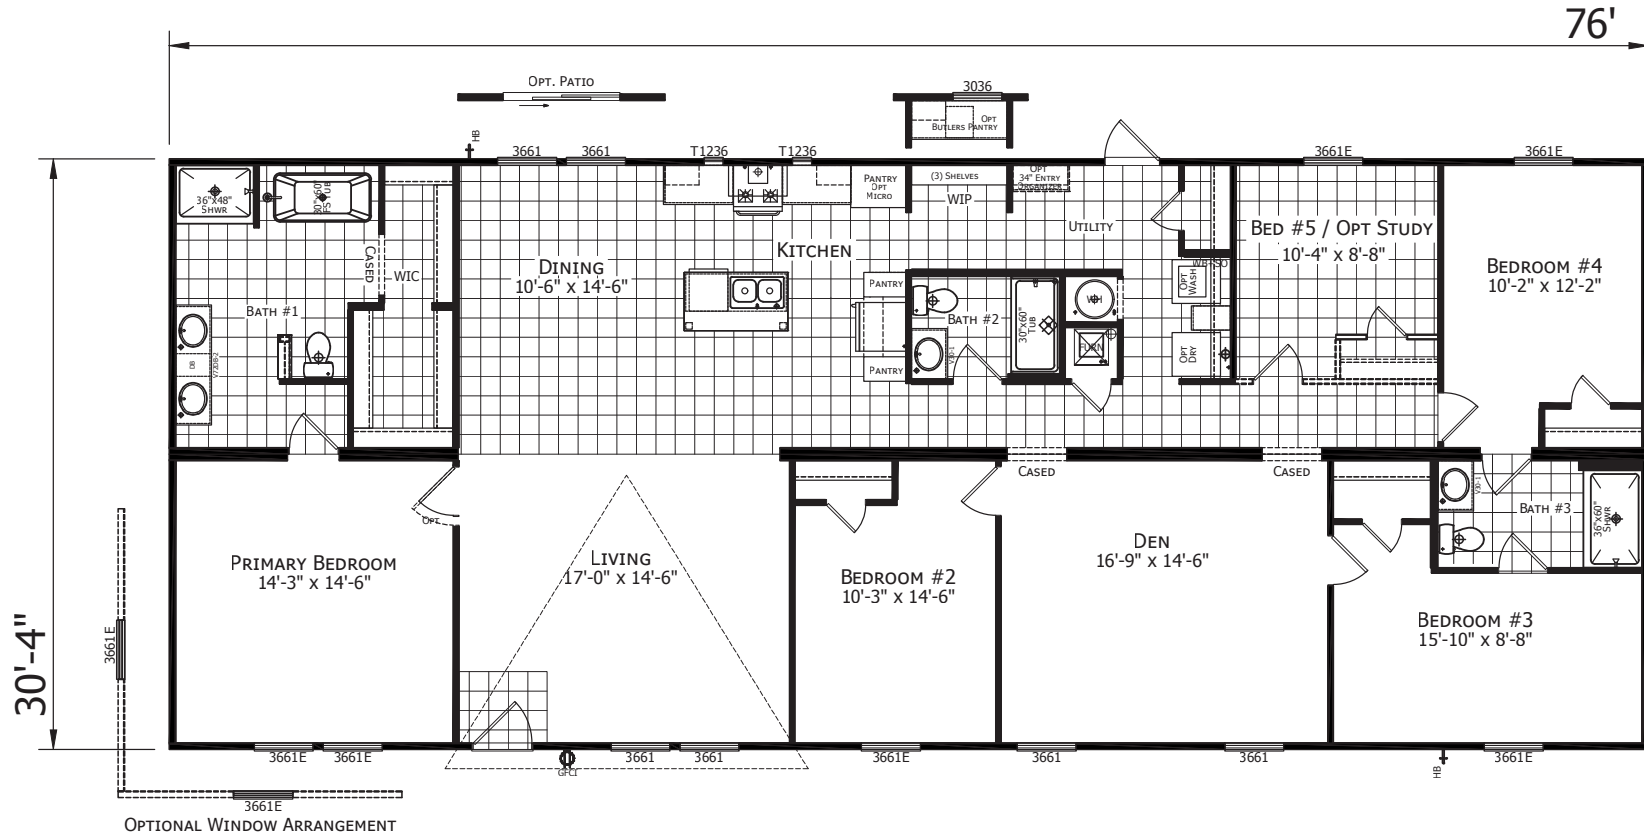

# Hutchins

Dutch Elite Housing Series

2,305 SQ. FT. (Approximate) 5 Bedroom, 3 Bath

Last Updated: 10-8-24

**FACTORY EXPO HOME CENTERS**  
 115 Titan Roberts Rd.  
 Lillington, NC 27546

**FBHExpo.com | 1-800-504-3238**