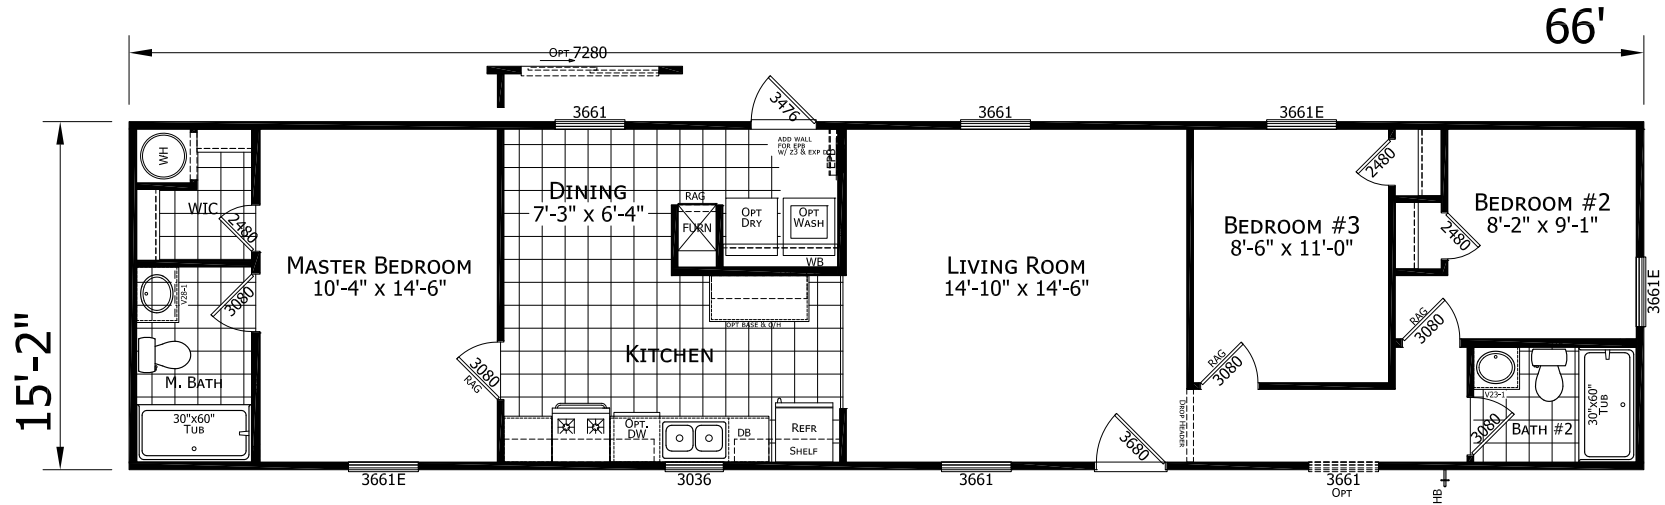

Jager

Dutch Elite Housing Series

1,001 SQ. FT. (Approximate) 3 Bedroom, 2 Bath

Last Updated: 12-9-24

OPT 2 BEDROOM

FACTORY EXPO HOME CENTERS
 115 Titan Roberts Rd.
 Lillington, NC 27546

FBHExpo.com | 1-800-504-3238