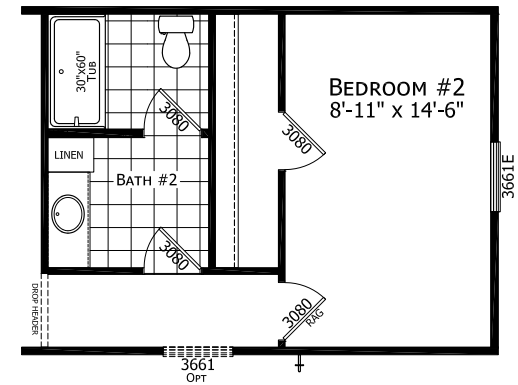

Jager

Dutch Elite Housing Series

1,001 SQ. FT. (Approximate) 3 Bedroom, 2 Bath

Last Updated: 12-9-24

OPT 2 BEDROOM

FACTORY EXPO HOME CENTERS
 115 Titan Roberts Rd.
 Lillington, NC 27546

FBHExpo.com | 1-800-504-3238