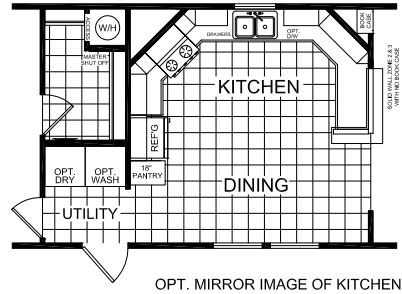

Kasteel

Dutch Elite Housing Series

Factory Expo

"Factory Direct Value" HOME CENTERS

3 Bedroom, 2 Bath
Approx. 1,153 Sq. Ft.

Last Updated: 12-7-15

76'

I authorize Factory Expo Homes to build my house, per this plan.