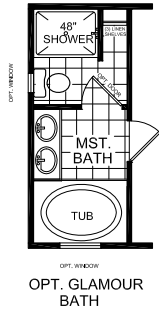

Kasteel

Dutch Elite Housing Series

Factory Expo

"Factory Direct Value" HOME CENTERS

3 Bedroom, 2 Bath
Approx. 1,153 Sq. Ft.

Last Updated: 12-7-15

76'

I authorize Factory Expo Homes to build my house, per this plan.