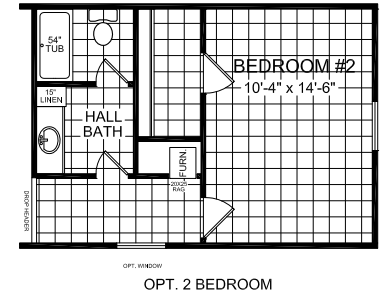

Kasteel

Dutch Elite Housing Series

Factory Expo

"Factory Direct Value" HOME CENTERS

3 Bedroom, 2 Bath
Approx. 1,153 Sq. Ft.

Last Updated: 12-7-15

76'

I authorize Factory Expo Homes to build my house, per this plan.