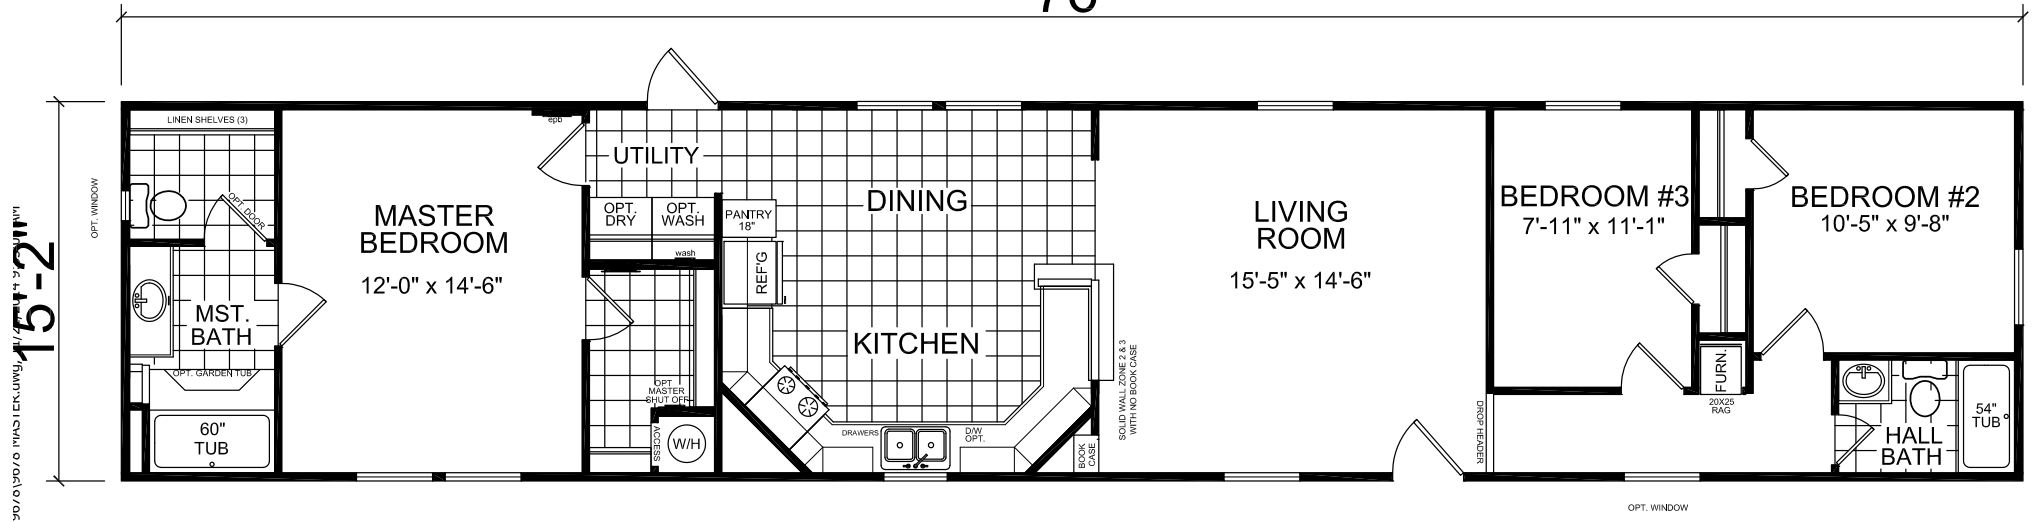

Kasteel

Dutch Elite Housing Series

Factory Expo

"Factory Direct Value" HOME CENTERS

3 Bedroom, 2 Bath
Approx. 1,153 Sq. Ft.

Last Updated: 12-7-15

76'

I authorize Factory Expo Homes to build my house, per this plan.