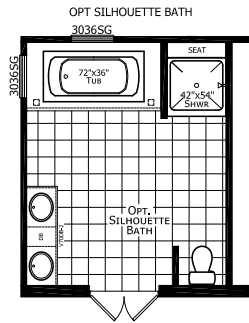

Kinston

Chateau Collection

1,941 SQ. FT. (Approximate) 3 Bedroom, 2 Bath

Last Updated: 10-10-22

CHAMPION HOMES CENTER
115 Titan Roberts Rd.
Lillington, NC 27546

FBHExpo.com | 1-800-504-3238

IMPORTANT: Champion Homes reserves the right to modify, cancel or substitute products or features of this event at any time without prior notice or obligation. Pictures and other promotional materials are representative and may depict or contain floor plans, square footages, elevations, options, upgrades, extra design features, decorations, floor coverings, specialty light fixtures, custom paint and wall coverings, window treatments, landscaping, sound and alarm systems, furnishings, appliances, and other designer/decorator features and amenities that are not included as part of the home and/or may not be available at all locations. Home, pricing and community information is subject to change, and homes to prior sale, at any time without notice or obligation. ©2020 Alta Cima Corp. All rights reserved.