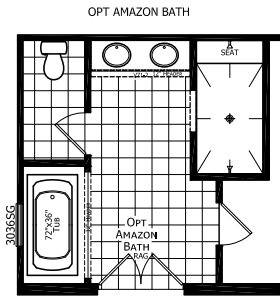

Kinston

Chateau Collection

1,941 SQ. FT. (Approximate) 3 Bedroom, 2 Bath

Last Updated: 10-10-22

CHAMPION HOMES CENTER
115 Titan Roberts Rd.
Lillington, NC 27546

FBHExpo.com | 1-800-504-3238

IMPORTANT: Champion Homes reserves the right to modify, cancel or substitute products or features of this event at any time without prior notice or obligation. Pictures and other promotional materials are representative and may depict or contain floor plans, square footages, elevations, options, upgrades, extra design features, decorations, floor coverings, specialty light fixtures, custom paint and wall coverings, window treatments, landscaping, sound and alarm systems, furnishings, appliances, and other designer/decorator features and amenities that are not included as part of the home and/or may not be available at all locations. Home, pricing and community information is subject to change, and homes to prior sale, at any time without notice or obligation. ©2020 Alta Cima Corp. All rights reserved.