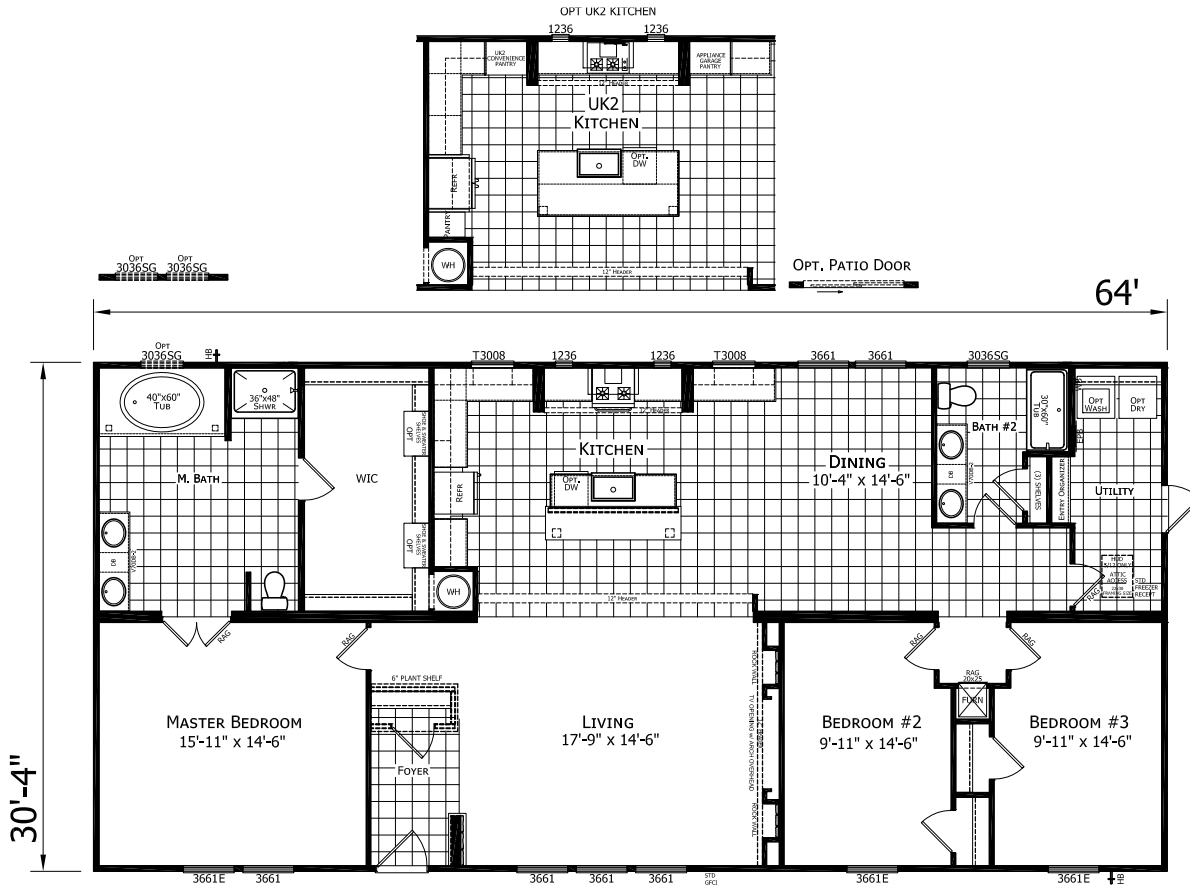

Kinston

Chateau Collection

1,941 SQ. FT. (Approximate) 3 Bedroom, 2 Bath

Last Updated: 10-10-22

CHAMPION HOMES CENTER
115 Titan Roberts Rd.
Lillington, NC 27546

FBHExpo.com | 1-800-504-3238

IMPORTANT: Champion Homes reserves the right to modify, cancel or substitute products or features of this event at any time without prior notice or obligation. Pictures and other promotional materials are representative and may depict or contain floor plans, square footages, elevations, options, upgrades, extra design features, decorations, floor coverings, specialty light fixtures, custom paint and wall coverings, window treatments, landscaping, sound and alarm systems, furnishings, appliances, and other designer/decorator features and amenities that are not included as part of the home and/or may not be available at all locations. Home, pricing and community information is subject to change, and homes to prior sale, at any time without notice or obligation. ©2020 Alta Cima Corp. All rights reserved.