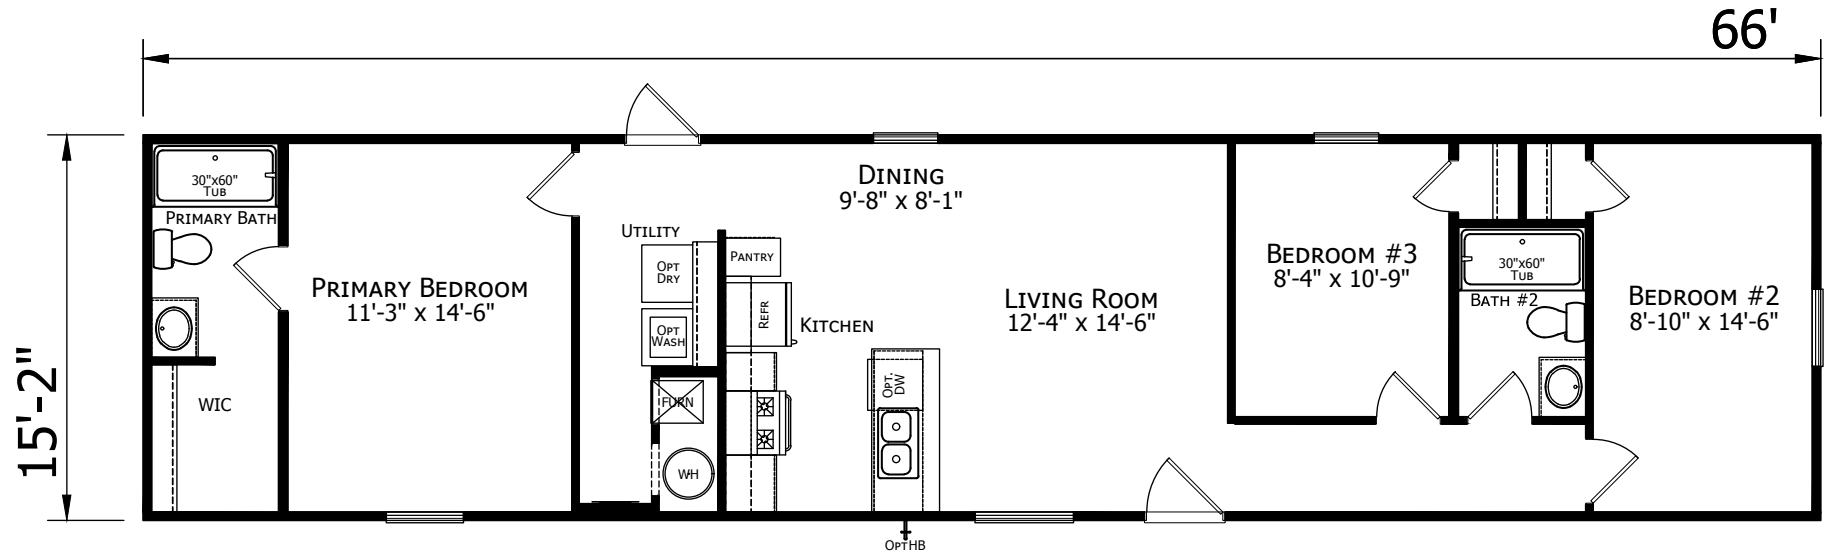

Lambeth

Prime Series

1,001 SQ. FT. (Approximate) 3 Bedroom, 2 Bath

CHAMPION[®]
HOMES CENTER

Last Updated: 11-9-22

CHAMPION HOMES CENTER
115 Titan Roberts Rd.
Lillington, NC 27546

FBHExpo.com | 1-800-504-3238