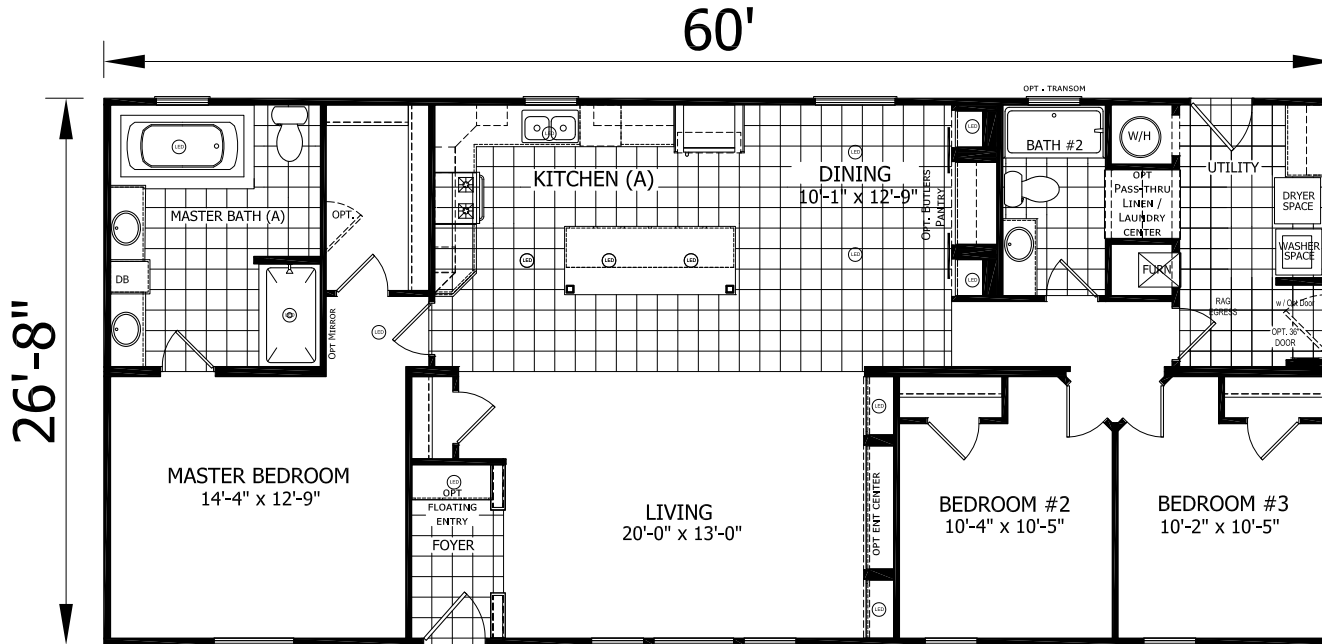

Merrick

Dutch Elite Housing Series

Factory Expo

"Factory Direct Pricing" HOME CENTERS

3 Bedroom, 2 Bath
Approx. 1,600 Sq. Ft.

Last Updated: 12-4-18

For Detailed Directions See Map On Our Website

I authorize Factory Expo Homes to build my house, per this plan.