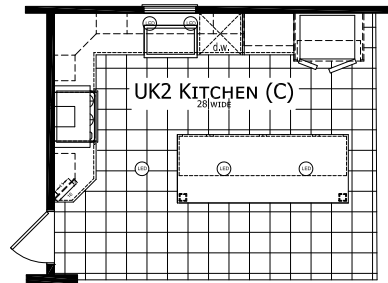

Merrick

Dutch Elite Housing Series

Factory Expo

"Factory Direct Pricing" HOME CENTERS

3 Bedroom, 2 Bath
Approx. 1,600 Sq. Ft.

Last Updated: 12-4-18

For Detailed Directions See Map On Our Website

I authorize Factory Expo Homes to build my house, per this plan.