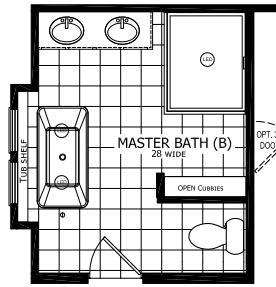

Merrick

Dutch Elite Housing Series

Factory Expo

"Factory Direct Pricing" HOME CENTERS

3 Bedroom, 2 Bath
Approx. 1,600 Sq. Ft.

Last Updated: 12-4-18

For Detailed Directions See Map On Our Website

I authorize Factory Expo Homes to build my house, per this plan.