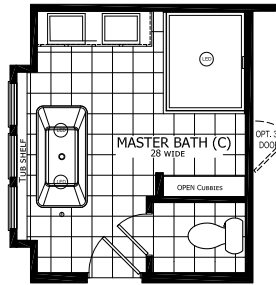

Merrick

Dutch Elite Housing Series

Factory Expo

"Factory Direct Pricing" HOME CENTERS

3 Bedroom, 2 Bath
Approx. 1,600 Sq. Ft.

Last Updated: 12-4-18

For Detailed Directions See Map On Our Website

I authorize Factory Expo Homes to build my house, per this plan.