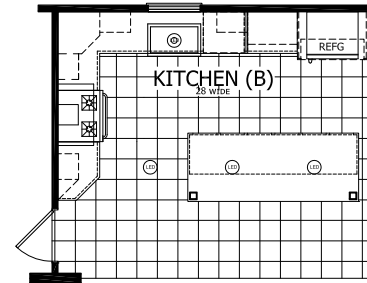

Merrick

Dutch Elite Housing Series

Factory Expo

"Factory Direct Pricing" HOME CENTERS

3 Bedroom, 2 Bath
Approx. 1,600 Sq. Ft.

Last Updated: 12-4-18

For Detailed Directions See Map On Our Website

I authorize Factory Expo Homes to build my house, per this plan.