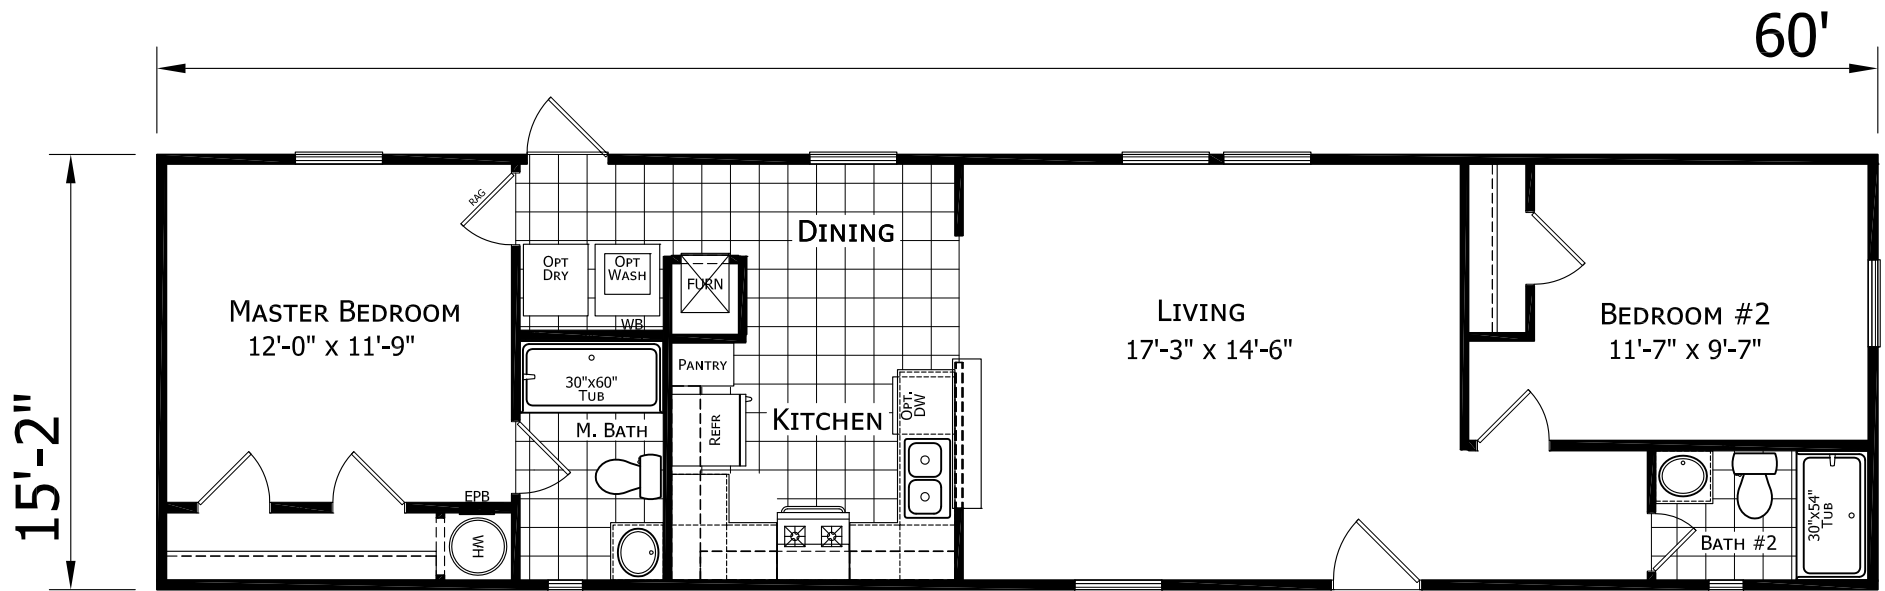

# Oakmonts

Dutch Elite Housing Series

910 SQ. FT. (Approximate) 2 Bedroom, 2 Bath

Last Updated: 12-9-24

**FACTORY EXPO HOME CENTERS**  
 115 Titan Roberts Rd.  
 Lillington, NC 27546

**FBHExpo.com | 1-800-504-3238**