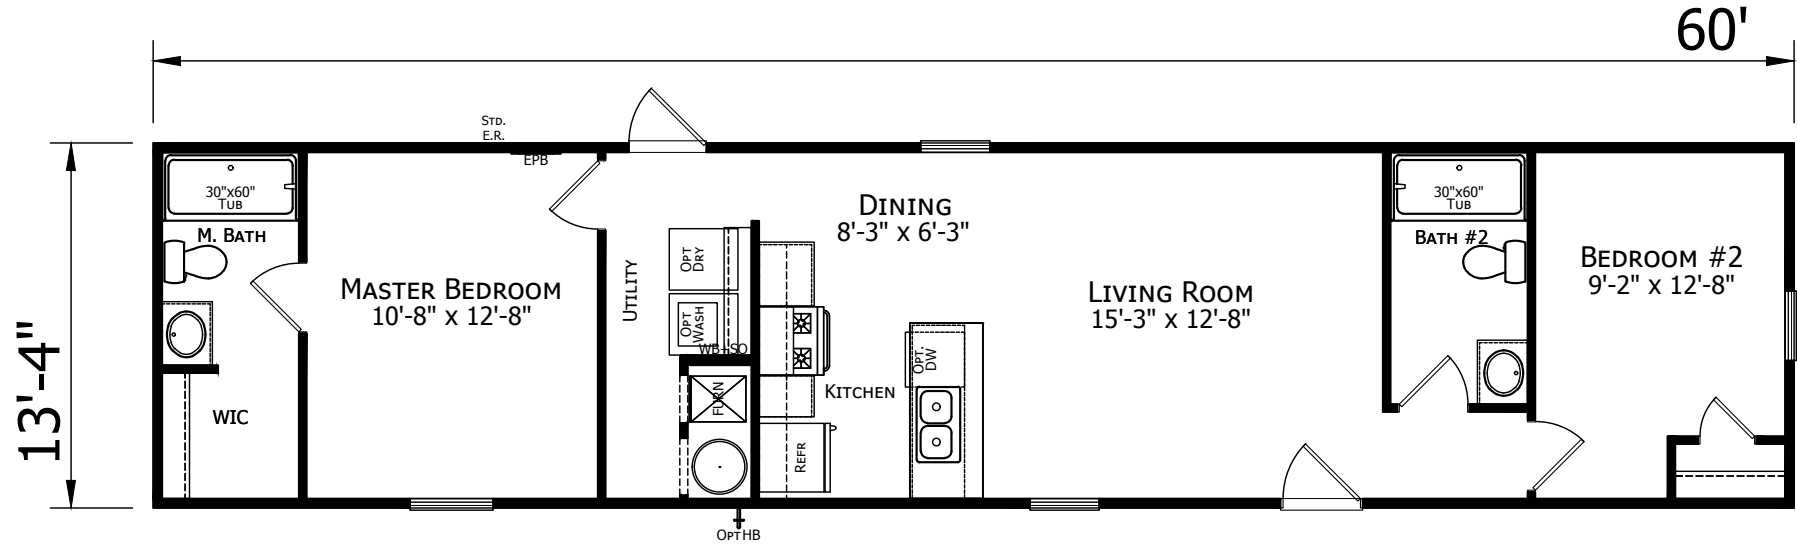

Palo

Prime Series

800 SQ. FT. (Approximate) 2 Bedroom, 2 Bath

CHAMPION[®]
HOMES CENTER

Last Updated: 11-9-22

CHAMPION HOMES CENTER
115 Titan Roberts Rd.
Lillington, NC 27546

FBHExpo.com | 1-800-504-3238

IMPORTANT: Champion Homes reserves the right to modify, cancel or substitute products or features of this event at any time without prior notice or obligation. Pictures and other promotional materials are representative and may depict or contain floor plans, square footages, elevations, options, upgrades, extra design features, decorations, floor coverings, specialty light fixtures, custom paint and wall coverings, window treatments, landscaping, sound and alarm systems, furnishings, appliances, and other designer/decorator features and amenities that are not included as part of the home and/or may not be available at all locations. Home, pricing and community information is subject to change, and homes to prior sale, at any time without notice or obligation. ©2020 Alta Cima Corp. All rights reserved.