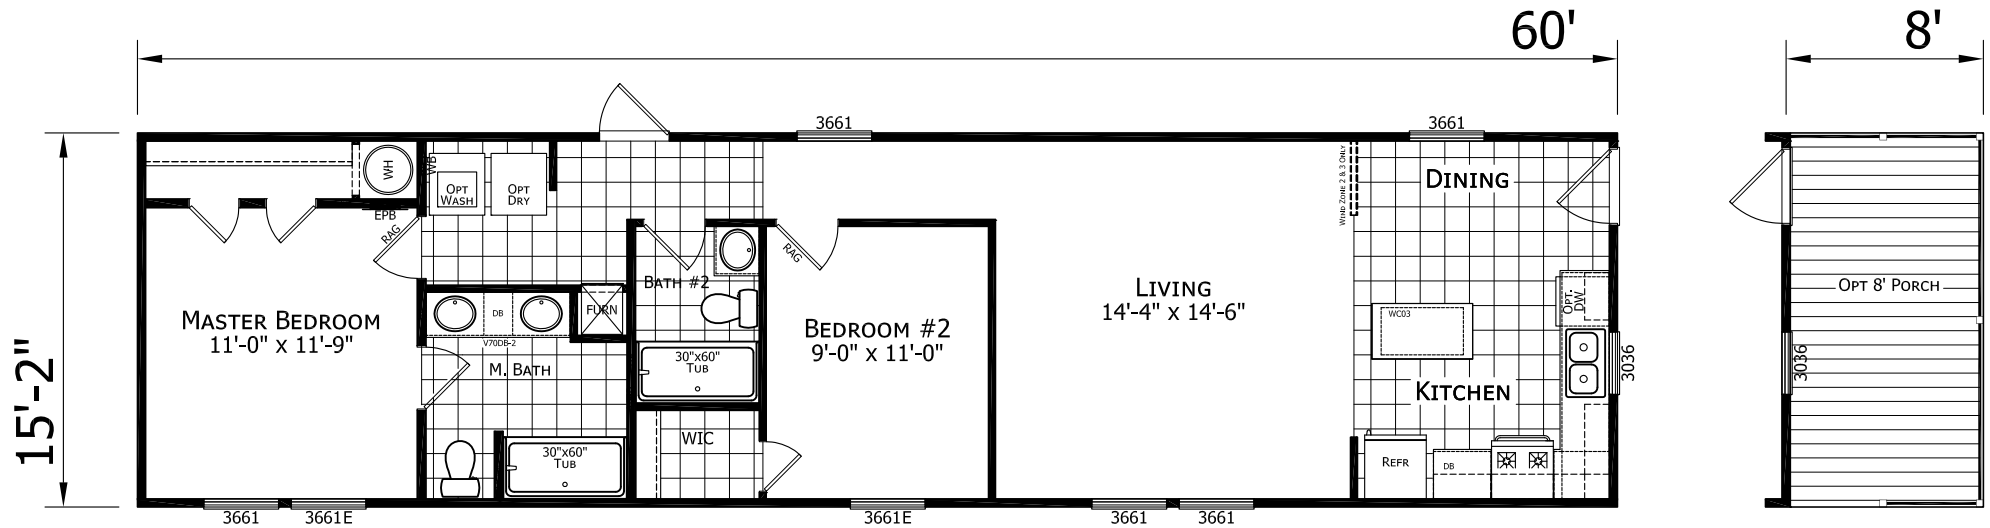

Saylor

Dutch Elite Housing Series

908 SQ. FT. (Approximate) 2 Bedroom, 2 Bath

Last Updated: 12-9-24

FACTORY EXPO HOME CENTERS
 115 Titan Roberts Rd.
 Lillington, NC 27546

FBHExpo.com | 1-800-504-3238

IMPORTANT: Alta Cima Corp reserves the right to modify, cancel or substitute products or features of this event at any time without prior notice or obligation. Pictures and other promotional materials are representative and may depict or contain floor plans, square footages, elevations, options, upgrades, extra design features, decorations, floor coverings, specialty light fixtures, custom paint and wall coverings, window treatments, landscaping, sound and alarm systems, furnishings, appliances, and other designer/decorator features and amenities that are not included as part of the home and/or may not be available at all locations. Home, pricing and community information is subject to change, and homes to prior sale, at any time without notice or obligation. ©2020 Alta Cima Corp. All rights reserved.