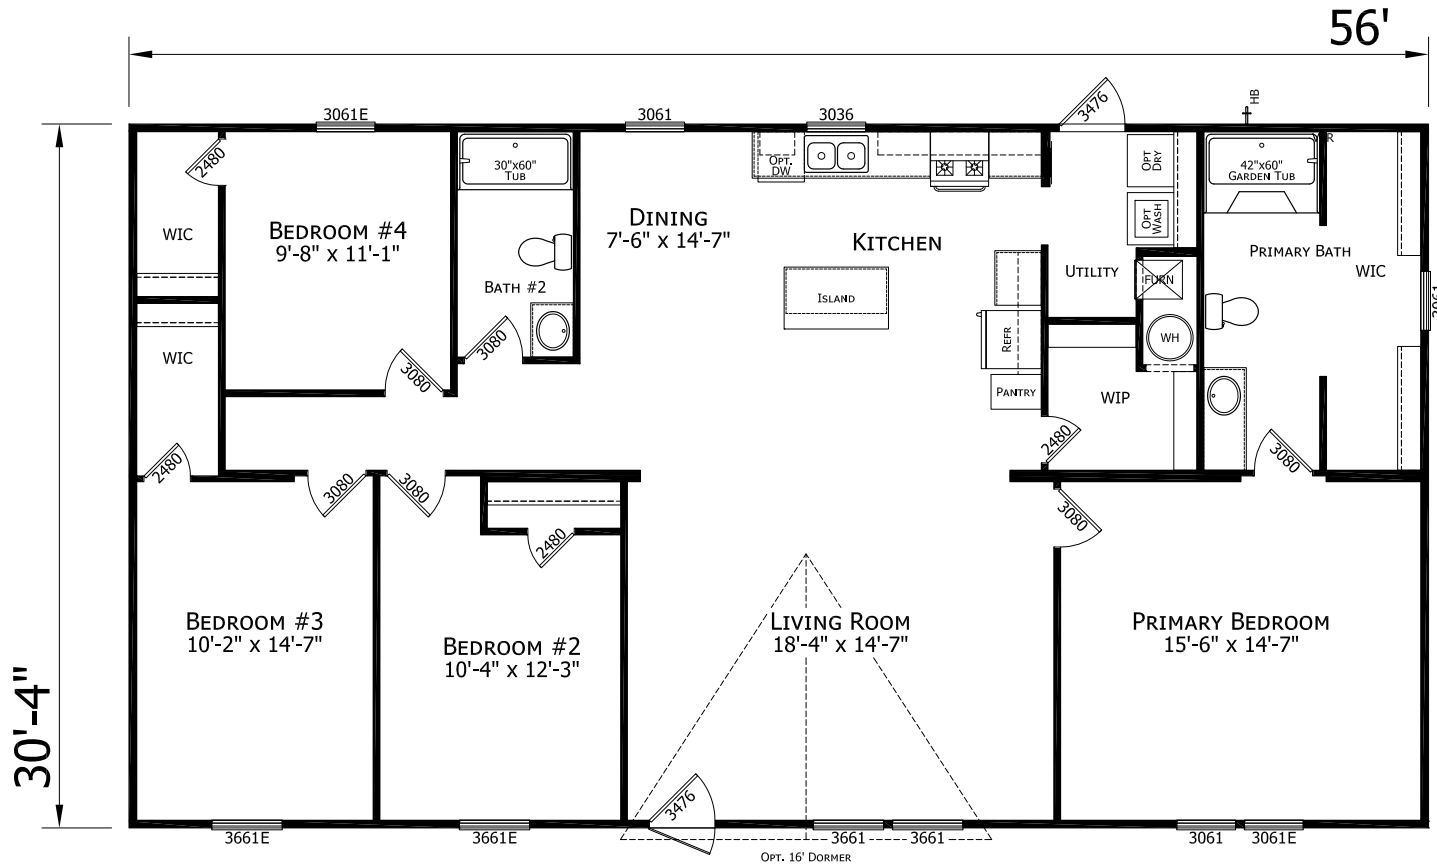

# Selwin

Prime Series

1,699 SQ. FT. (Approximate) 4 Bedroom, 2 Bath

Last Updated: 11-9-22

**CHAMPION HOMES CENTER**  
115 Titan Roberts Rd.  
Lillington, NC 27546

**FBHExpo.com | 1-800-504-3238**

**IMPORTANT:** Champion Homes reserves the right to modify, cancel or substitute products or features of this event at any time without prior notice or obligation. Pictures and other promotional materials are representative and may depict or contain floor plans, square footages, elevations, options, upgrades, extra design features, decorations, floor coverings, specialty light fixtures, custom paint and wall coverings, window treatments, landscaping, sound and alarm systems, furnishings, appliances, and other designer/decorator features and amenities that are not included as part of the home and/or may not be available at all locations. Home, pricing and community information is subject to change, and homes to prior sale, at any time without notice or obligation. ©2020 Alta Cima Corp. All rights reserved.