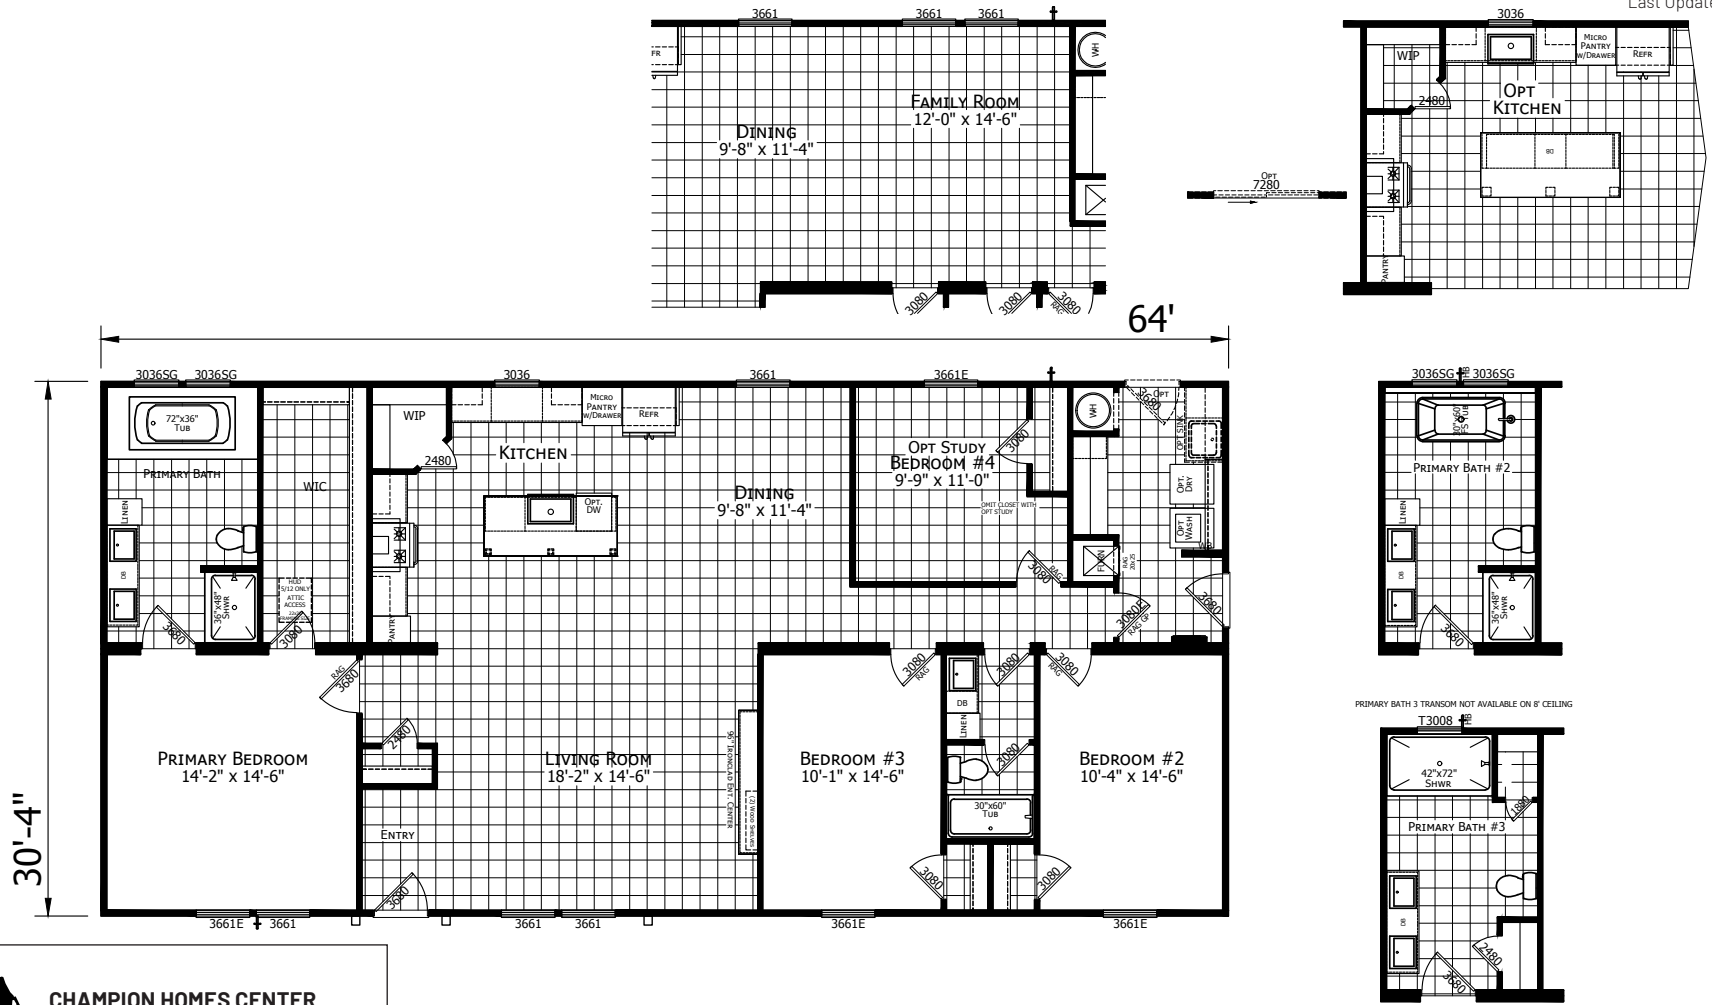

Skelly

Ironclad Series

1,941 SQ. FT. (Approximate) 4 Bedroom, 2 Bath

Last Updated: 11-12-24

CHAMPION HOMES CENTER
115 Titan Roberts Rd.
Lillington, NC 27546

MIRRORED FLOOR PLAN OPTION AVAILABLE, CONTACT A HOUSING CONSULTANT FOR MORE INFORMATION.