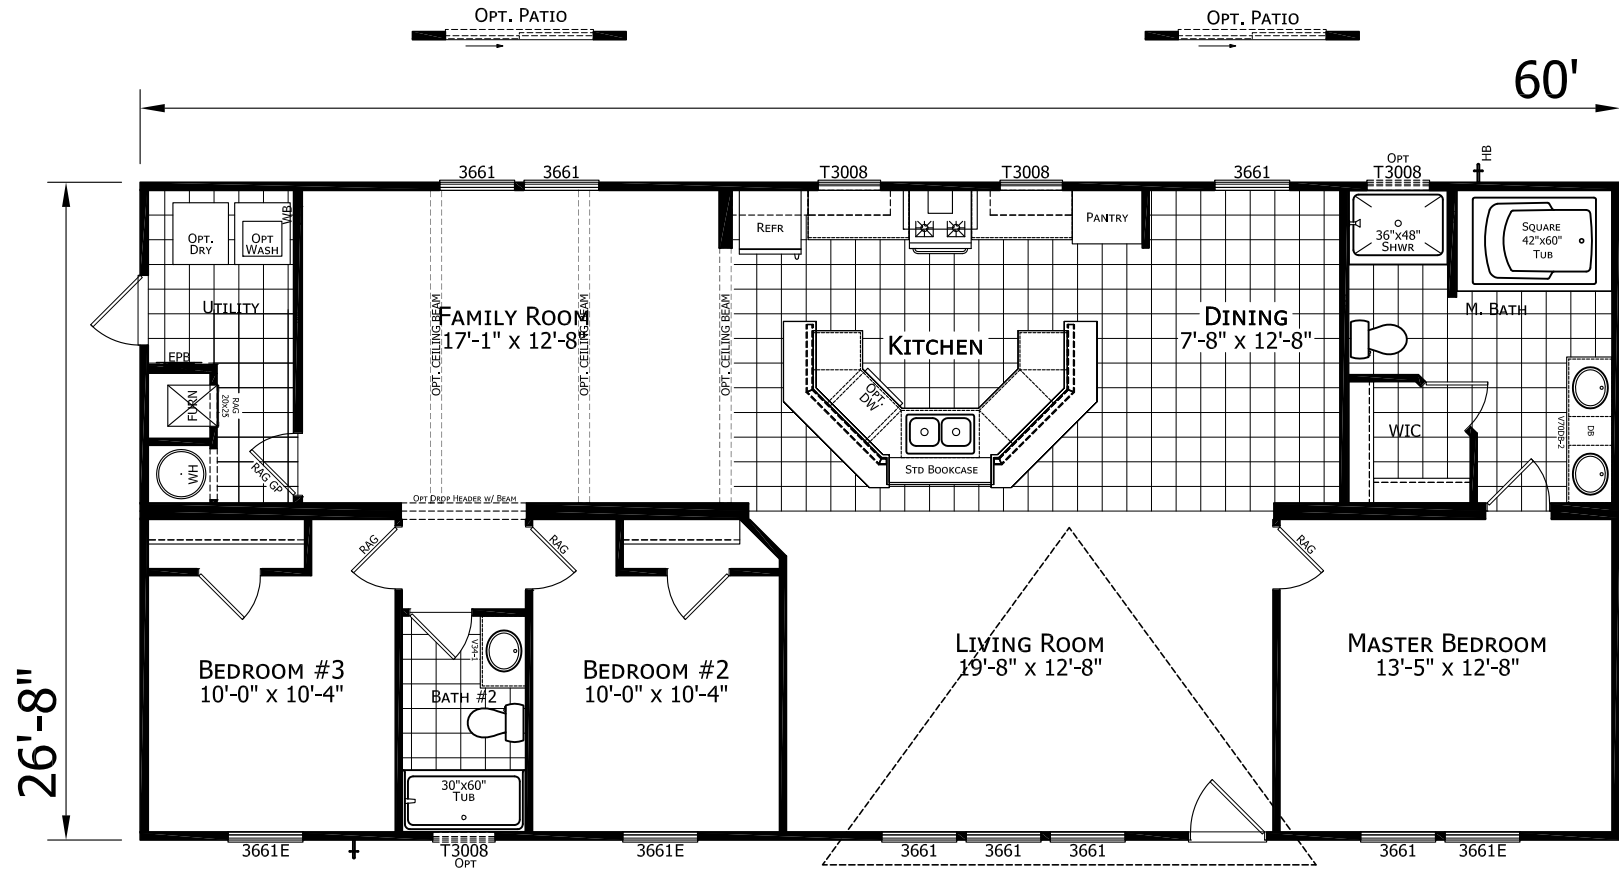

# Skylar

Dutch Elite Housing Series

1,600 SQ. FT. (Approximate) 3 Bedroom, 2 Bath

Last Updated: 12-9-24

**FACTORY EXPO HOME CENTERS**  
 115 Titan Roberts Rd.  
 Lillington, NC 27546

**FBHExpo.com | 1-800-504-3238**