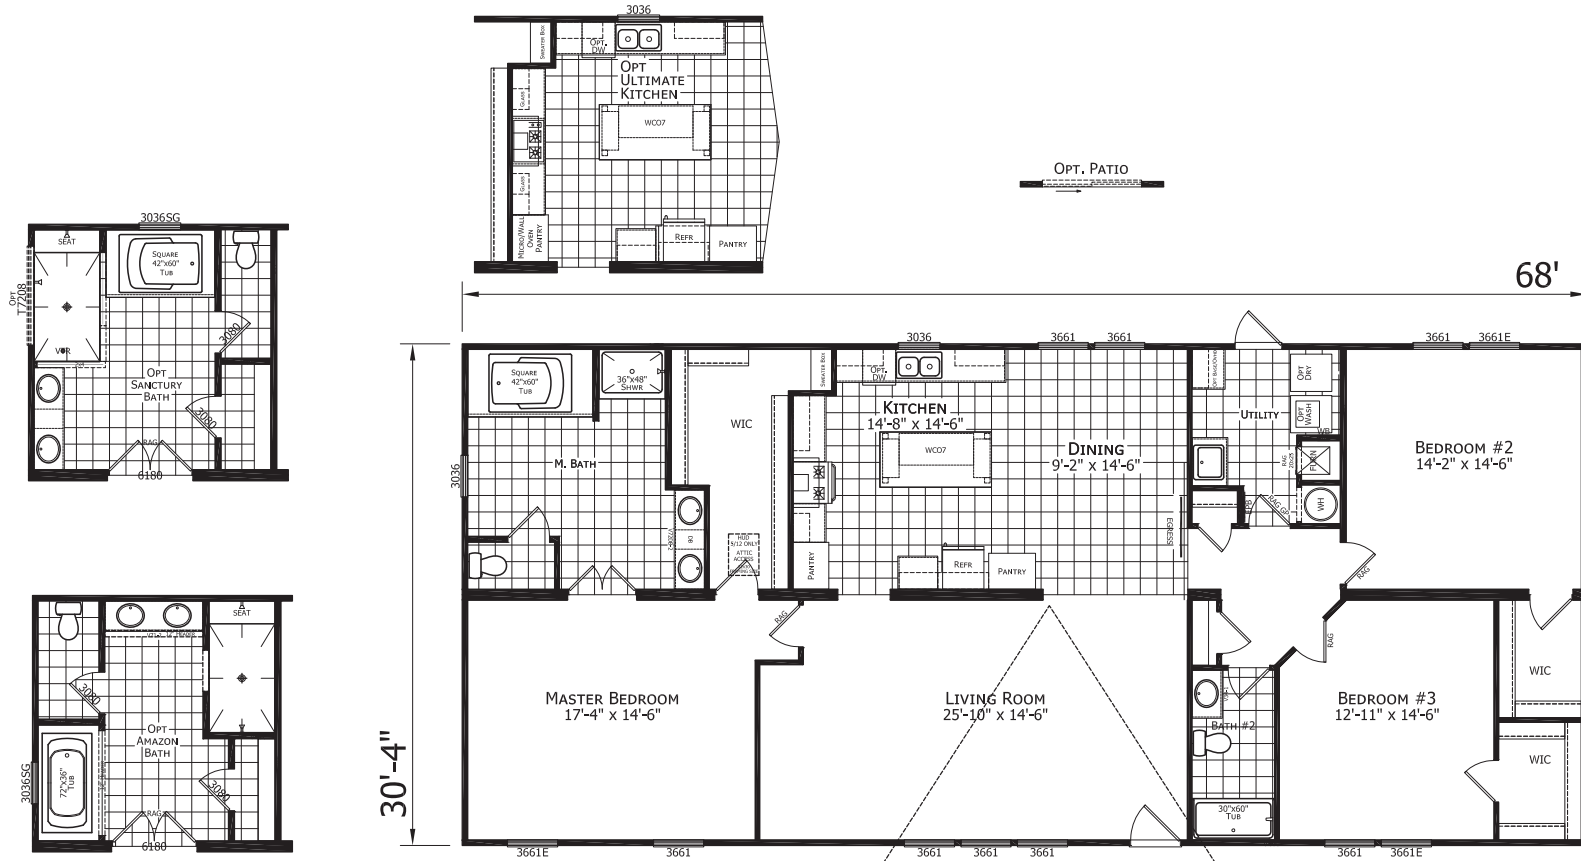

Stratfield

Dutch Elite Housing Series

2,062 SQ. FT. (Approximate) 3 Bedroom, 2 Bath

Last Updated: 12-19-22

FACTORY EXPO HOME CENTERS
 115 Titan Roberts Rd.
 Lillington, NC 27546

FBExpo.com | 1-800-504-3238