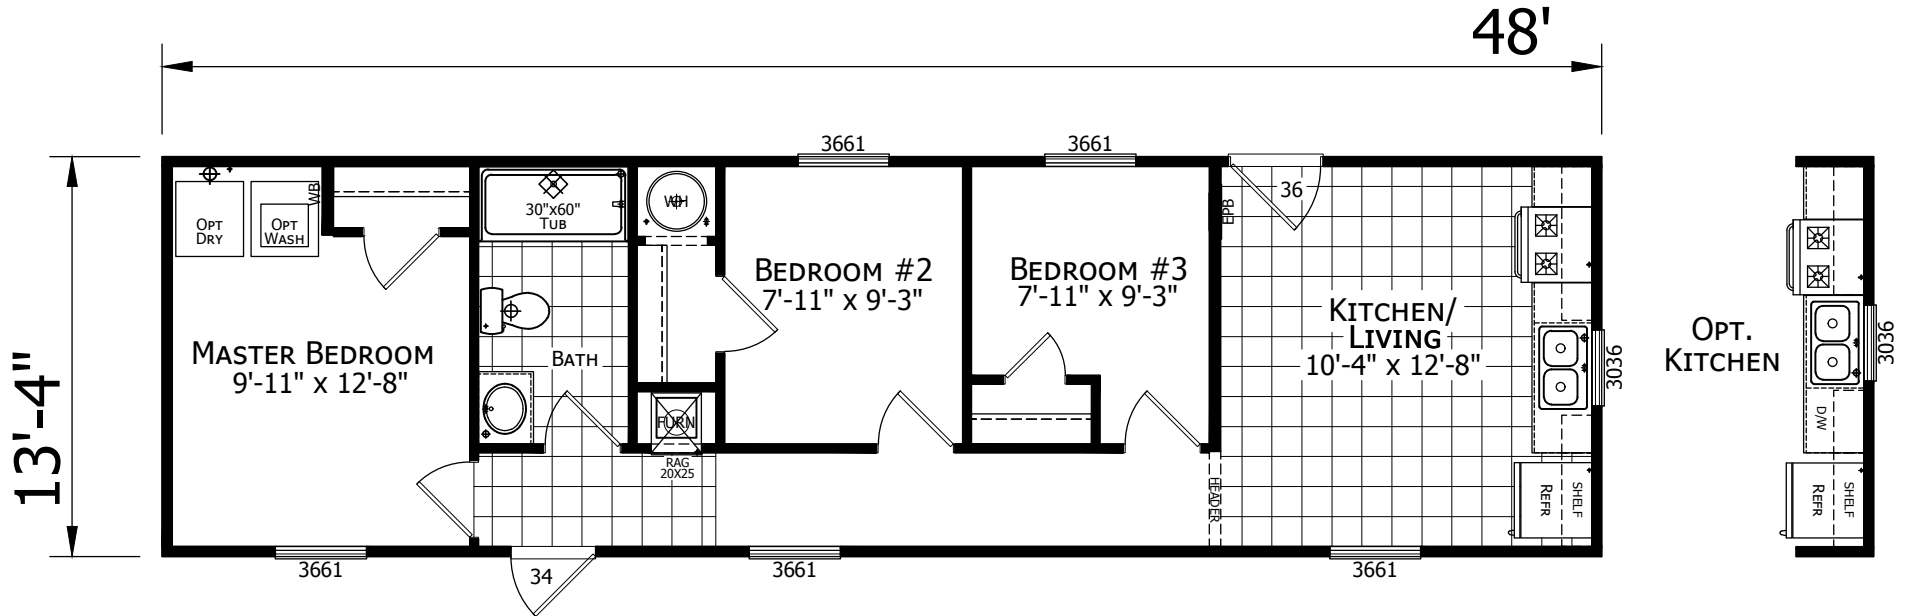

## Factory Expo

"Factory Direct Pricing" HOME CENTERS

3 Bedroom, 1 Bath  
Approx. 640 Sq. Ft.

Last Updated: 7-7-20

115 Titan Roberts Road  
Lillington NC 27546  
For Detailed Directions See Map On Our Website