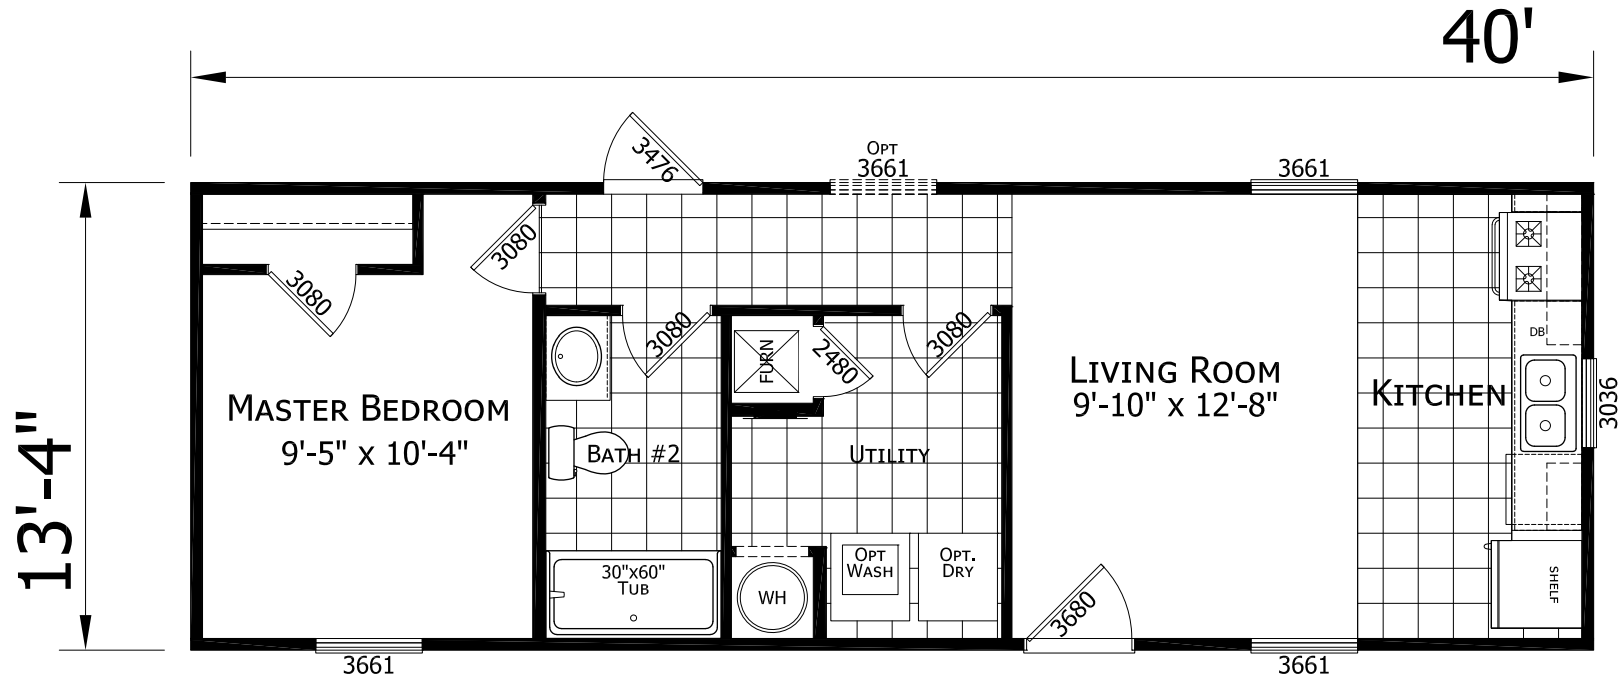

Thrifty

Dutch Elite Housing Series

533 SQ. FT. (Approximate) 1 Bedroom, 1 Bath

Last Updated: 12-9-24

*Special Value Home, Limit 1 per Customer

FACTORY EXPO HOME CENTERS
115 Titan Roberts Rd.
Lillington, NC 27546