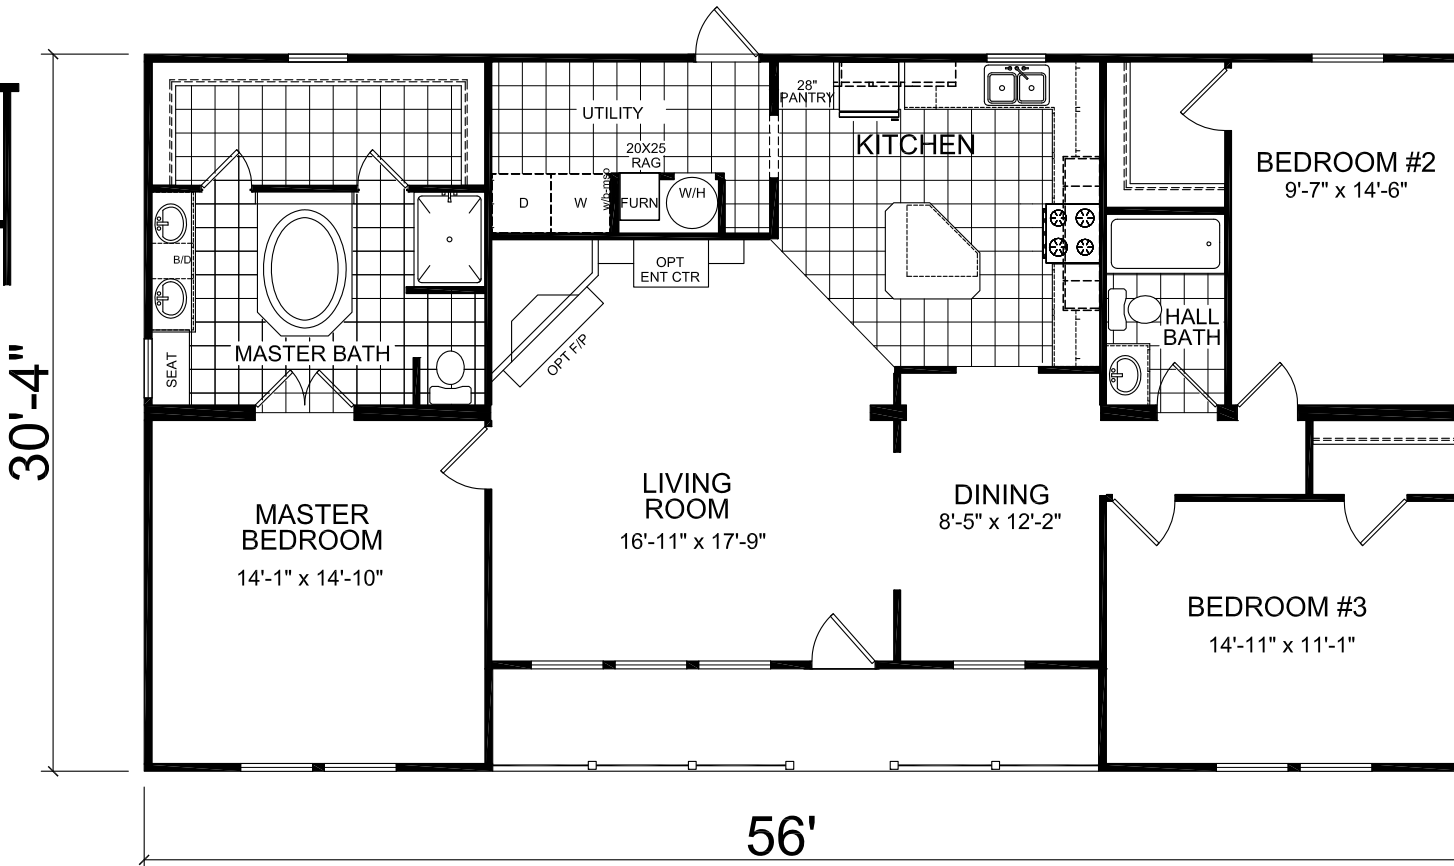

# Factory Expo

"Factory Direct Value" HOME CENTERS

3 Bedroom, 2 Bath  
Approx. 1,588 Sq. Ft.

Last Updated: 12-7-15

OPTIONAL AMBASSADOR CLOSET

115 Titan Roberts Road  
Lillington NC 27546

For Detailed Directions See Map On Our Website