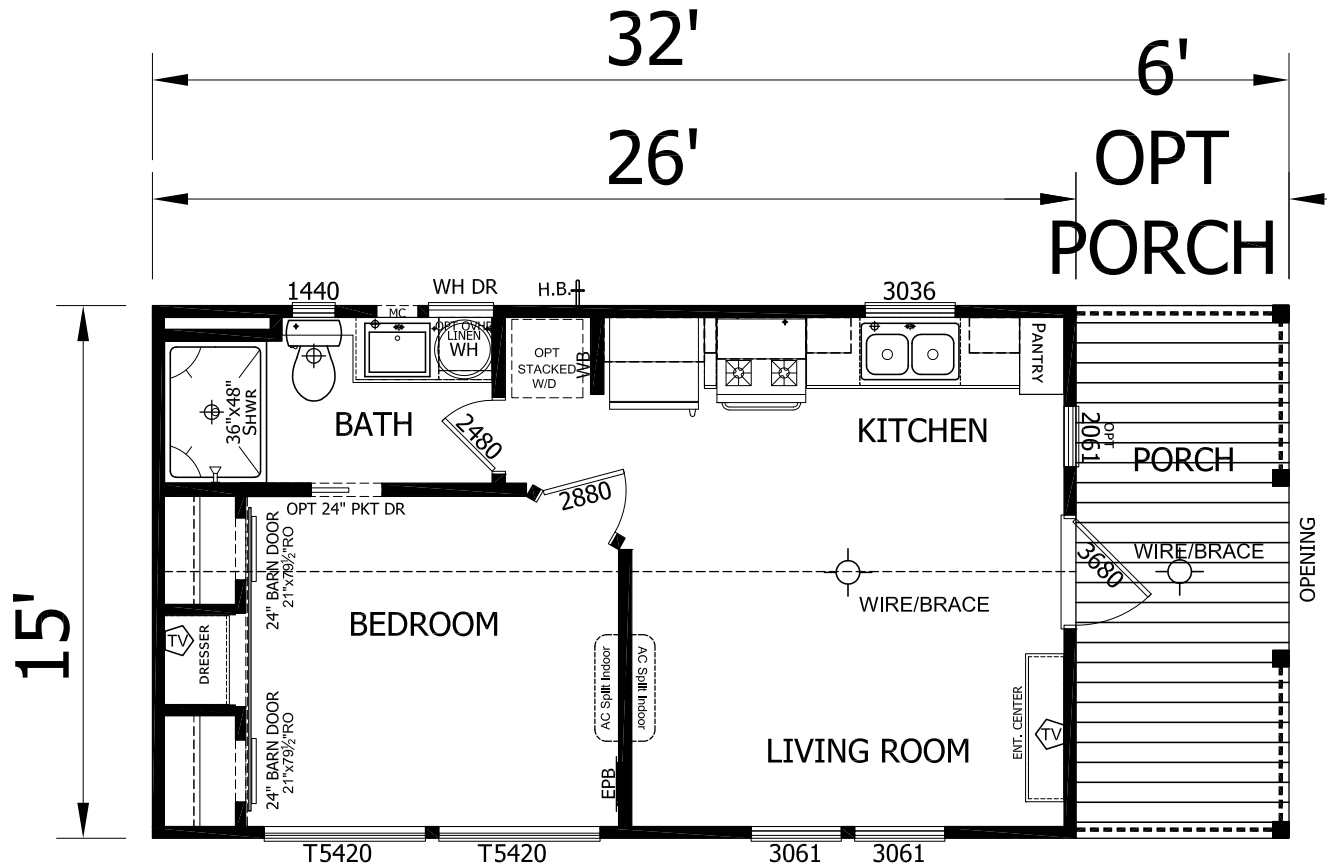

# Colmor

Athens Park Series

399 SQ. FT. (Approximate) 1 Bedroom, 1 Bath

CHAMPION  
HOMES CENTER

Last Updated: 6-5-23

**CHAMPION HOMES CENTER**  
115 Titan Roberts Rd.  
Lillington, NC 27546

[LT.ParkModelsDirect.com](http://LT.ParkModelsDirect.com) | 1-800-983-0262