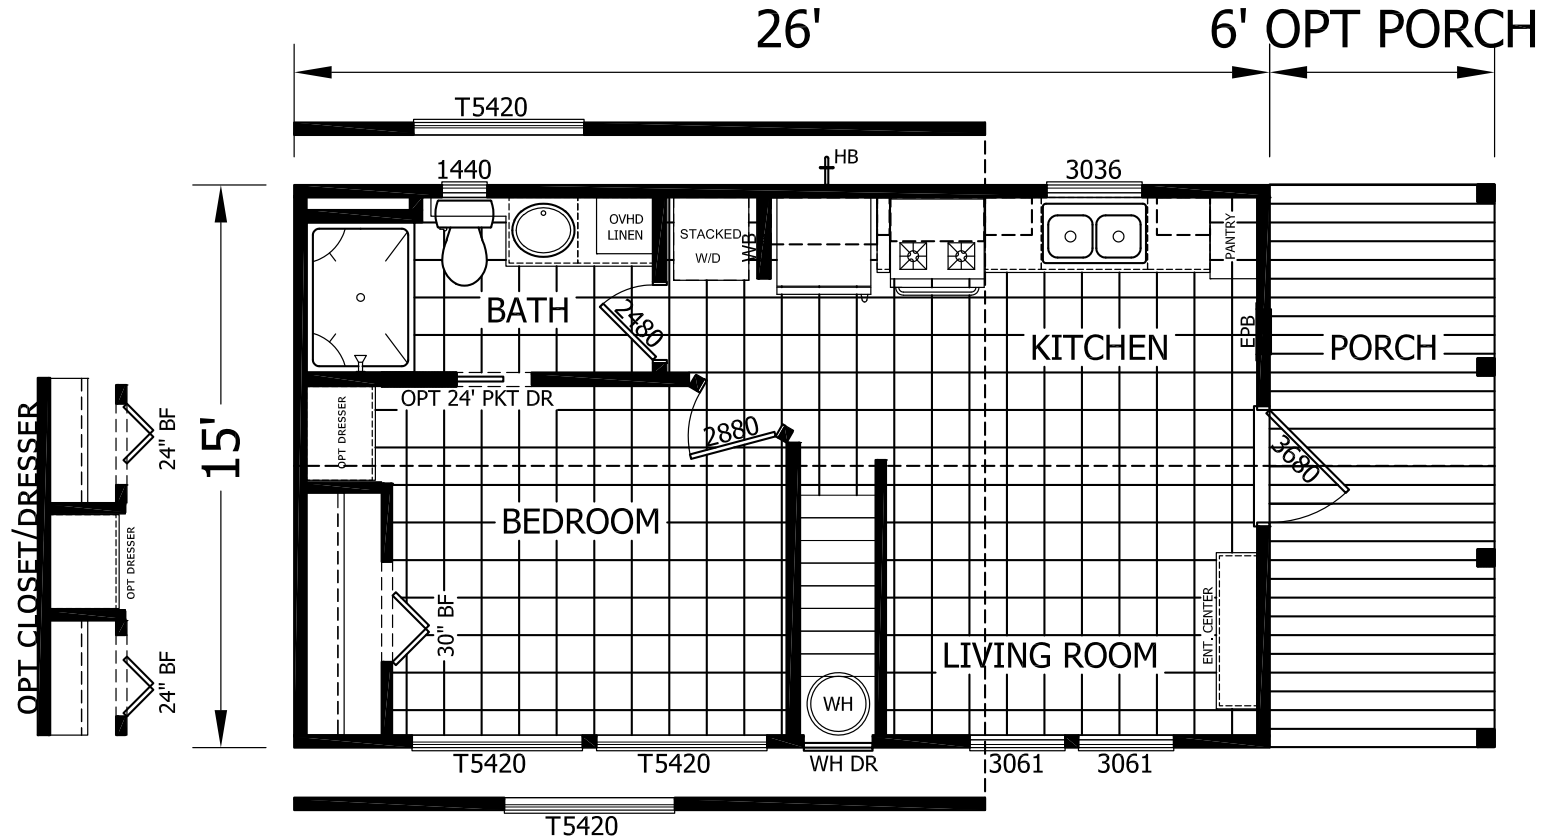

Juston

Athens Park Series

399 SQ. FT. (Approximate) 1 Bedroom, 1 Bath

CHAMPION
HOMES CENTER

Last Updated: 6-5-23

LINO THROUGHOUT

CHAMPION HOMES CENTER
115 Titan Roberts Rd.
Lillington, NC 27546

LT.ParkModelsDirect.com | 1-800-983-0262