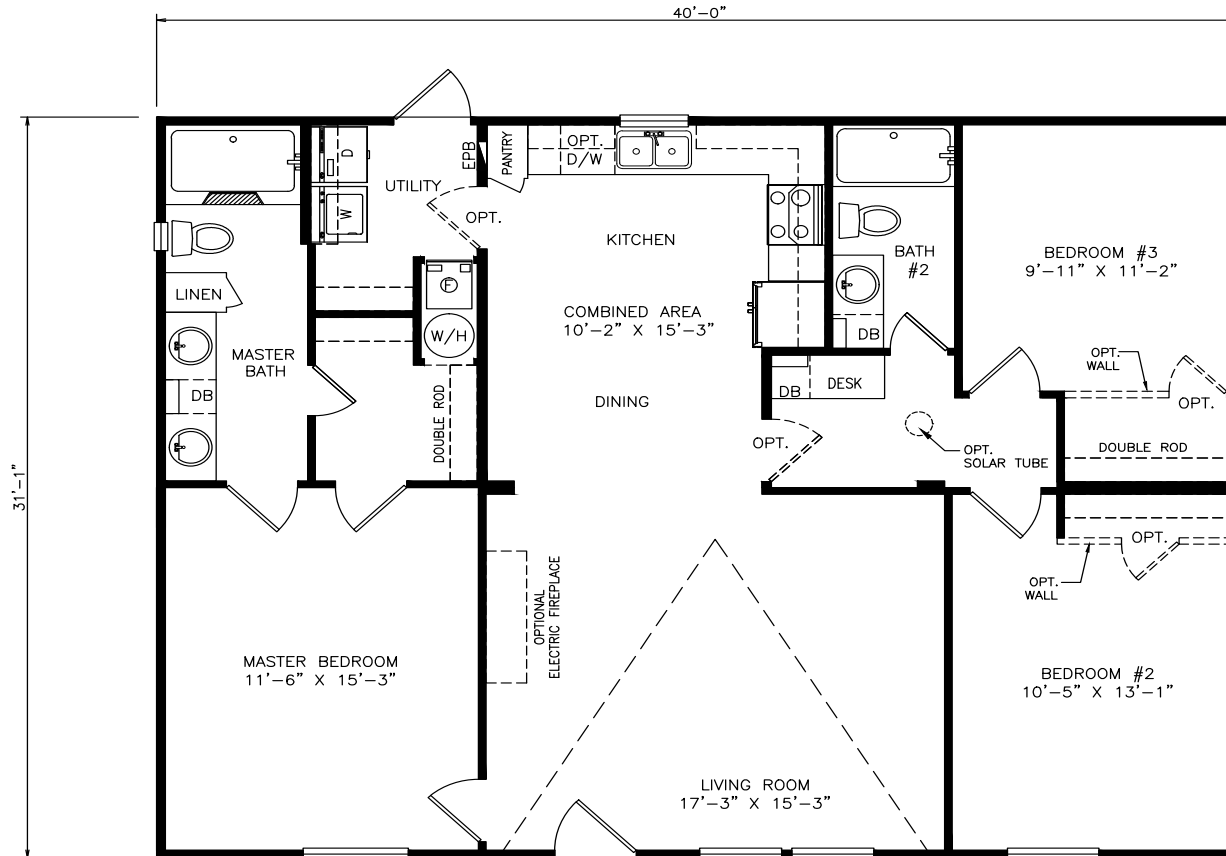

Abordale

Select Series - Multi Section Series

1,248 SQ. FT. (Approximate) 3 Bedrooms, 2 Baths

Last Updated: 12-7-21

FACTORY SELECT HOMES

8610 E. Main Street
Mesa, AZ 85207

FactorySelectMobileHomes.com | 1-800-670-1464