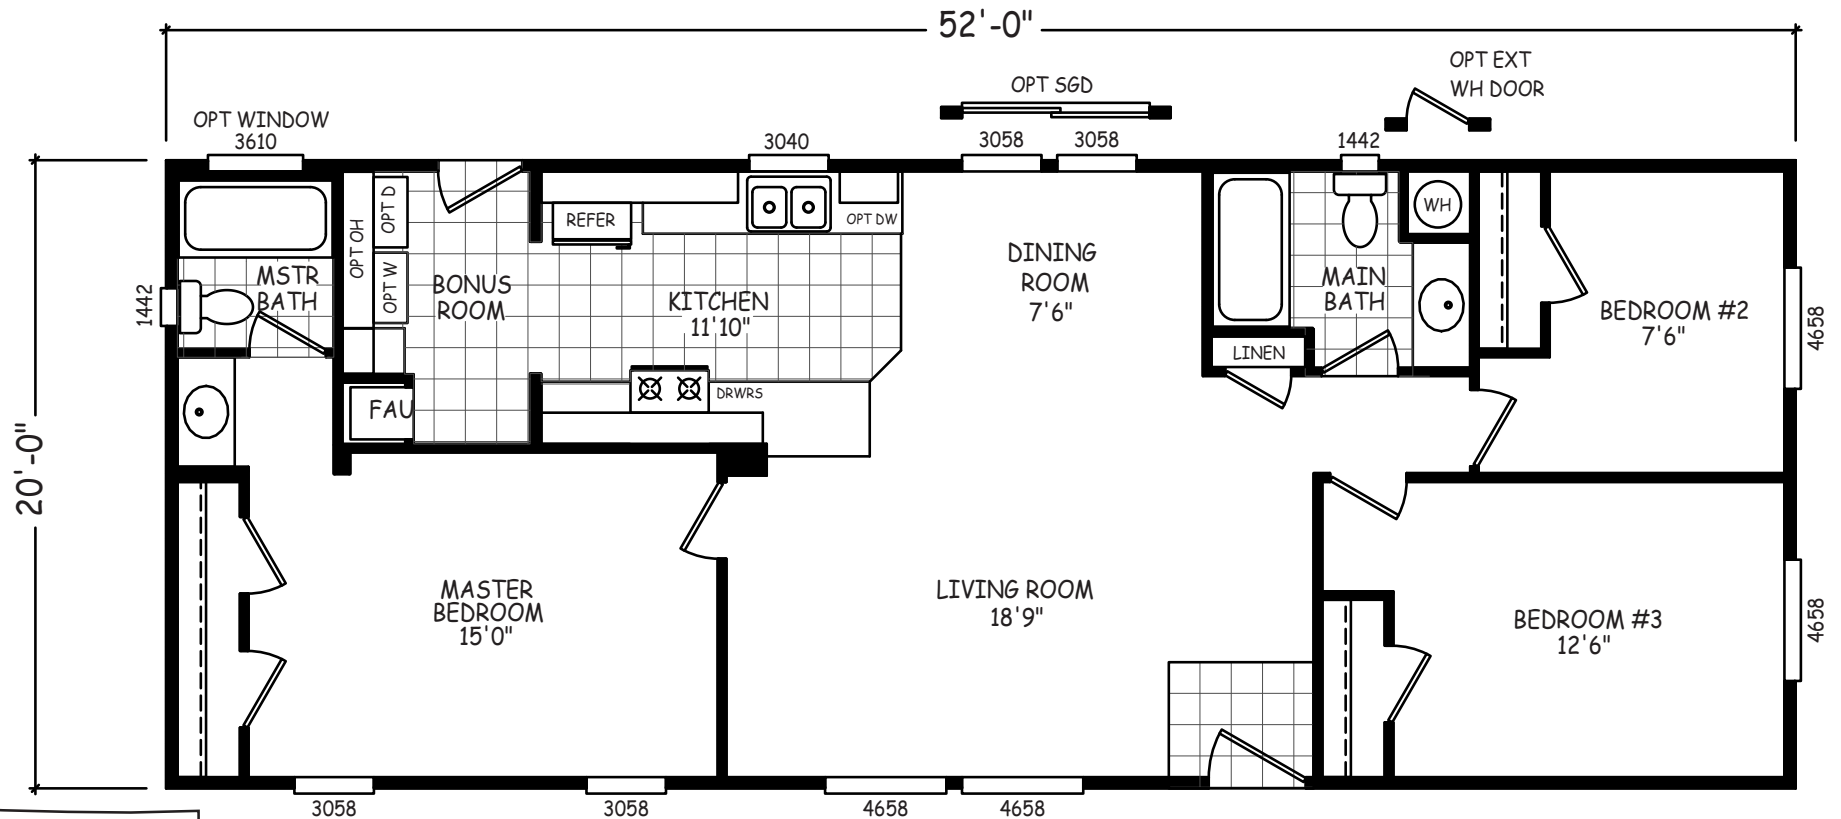

Aguilar

Laurel Manor Series 

FactorySelectHomes

3 Bedroom, 2 Bath
Approx. 1,040 Sq. Ft.

Last Updated: 10-30-17

• Flagstaff

© Mesa

Factory Select Homes
8610 E. Main Street
Mesa, Arizona 85207