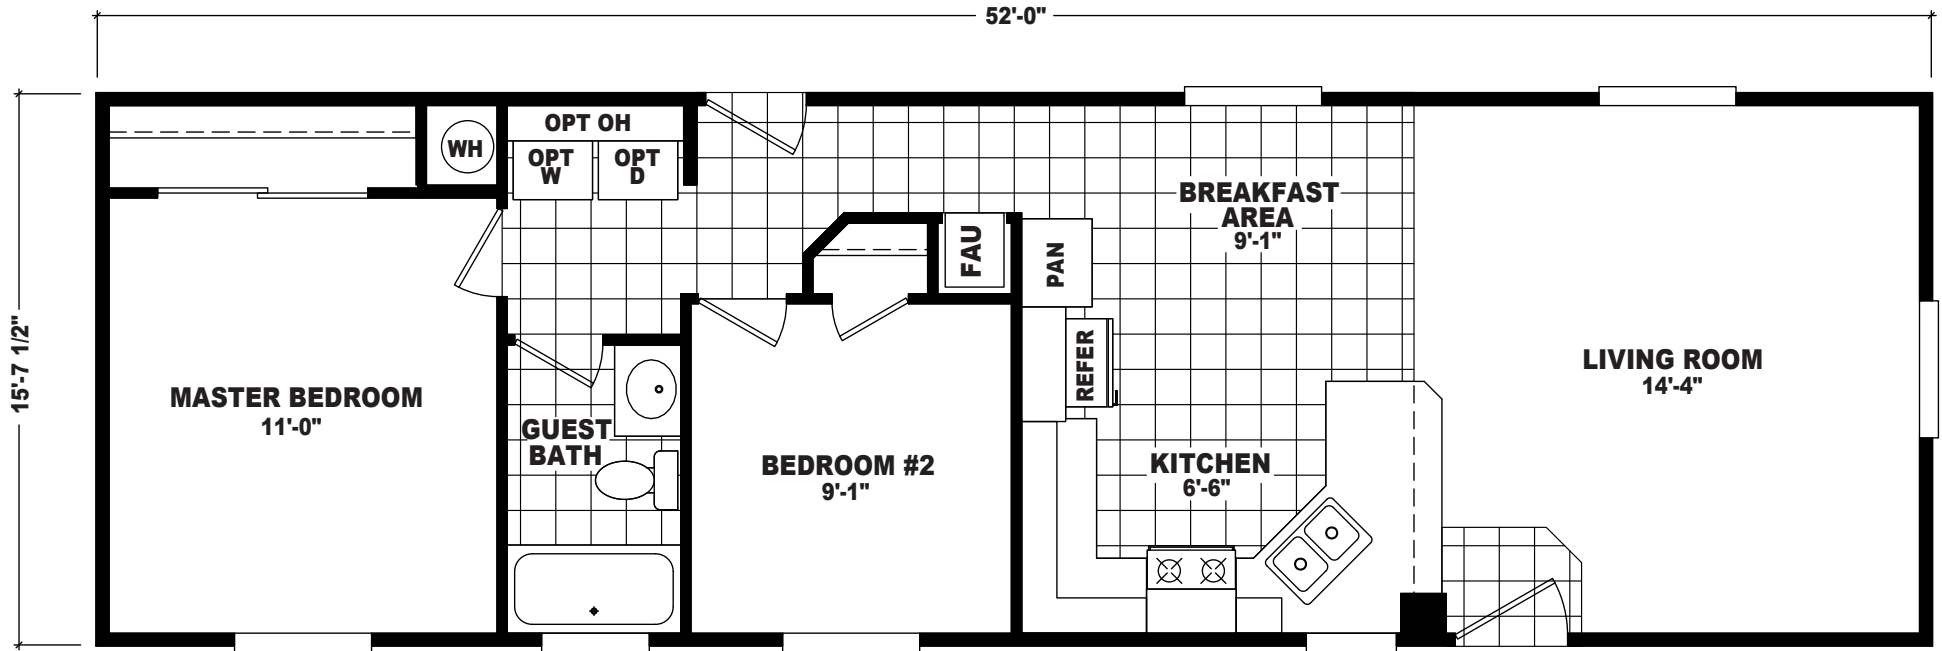

Ananea

Economy Plus Series

FactorySelectHomes

2 Bedroom, 1 Bath
Approx. 812 Sq. Ft.

Last Updated: 7-23-18

I authorize Factory Select Homes to build my house, per this plan.

X _____
Customer Signature/Date

1-800-670-1464 www.FactorySelectMobileHomes.com 1-800-670-1464 www.FactorySelectMobileHomes.com