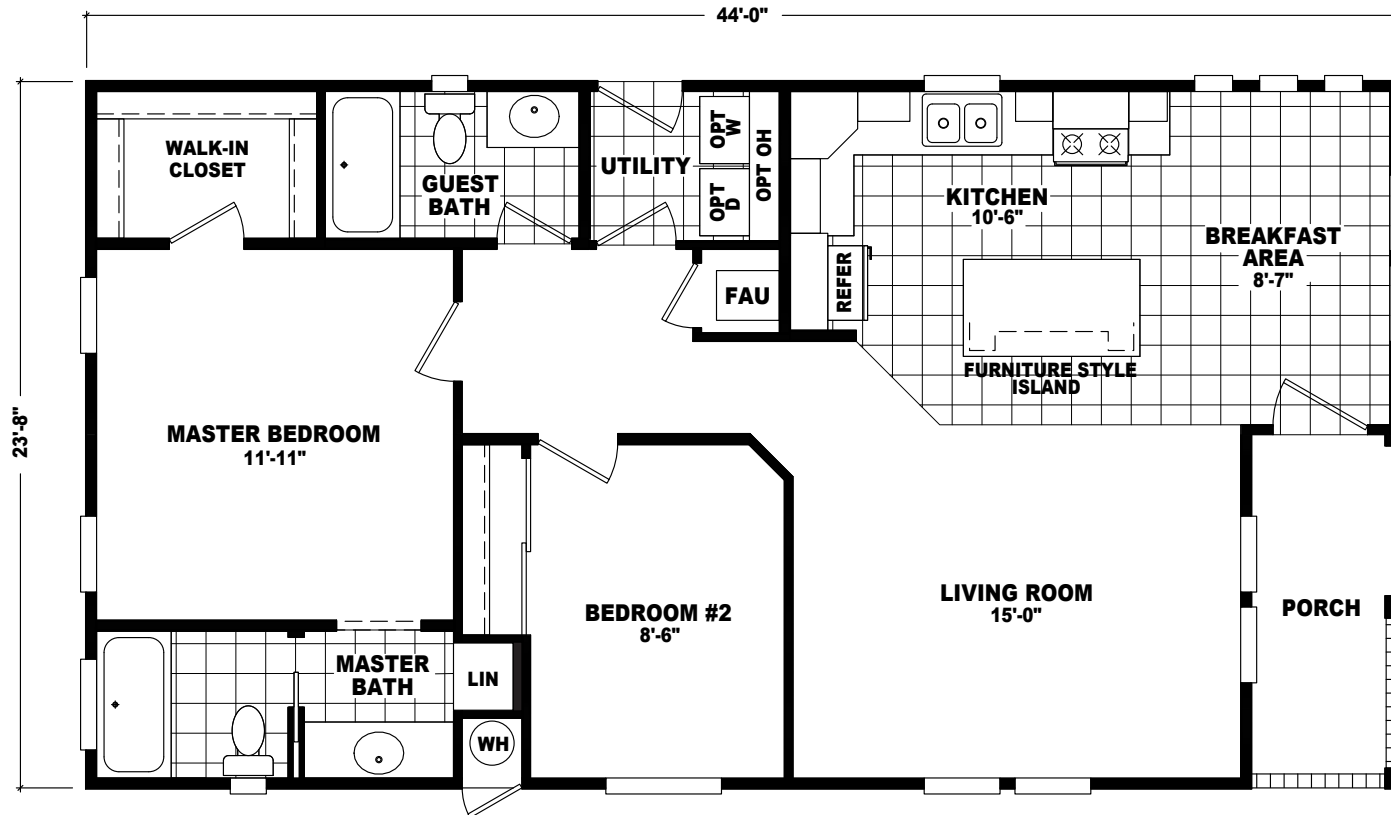

Annabella

Westin Porch Series

1,041 SQ. FT. (Approximate) 2 Bedrooms, 2 Baths

Last Updated: 7-21-21

FACTORY SELECT HOMES
8610 E. Main Street
Mesa, AZ 85207

FactorySelectMobileHomes.com | 1-800-670-1464

IMPORTANT: Alta Cima Corp reserves the right to modify, cancel or substitute products or features of this event at any time without prior notice or obligation. Pictures and other promotional materials are representative and may depict or contain floor plans, square footages, elevations, options, upgrades, extra design features, decorations, floor coverings, specialty light fixtures, custom paint and wall coverings, window treatments, landscaping, sound and alarm systems, furnishings, appliances, and other designer/decorator features and amenities that are not included as part of the home and/or may not be available at all locations. Home, pricing and community information is subject to change, and homes to prior sale, at any time without notice or obligation. ©2020 Alta Cima Corp. All rights reserved.