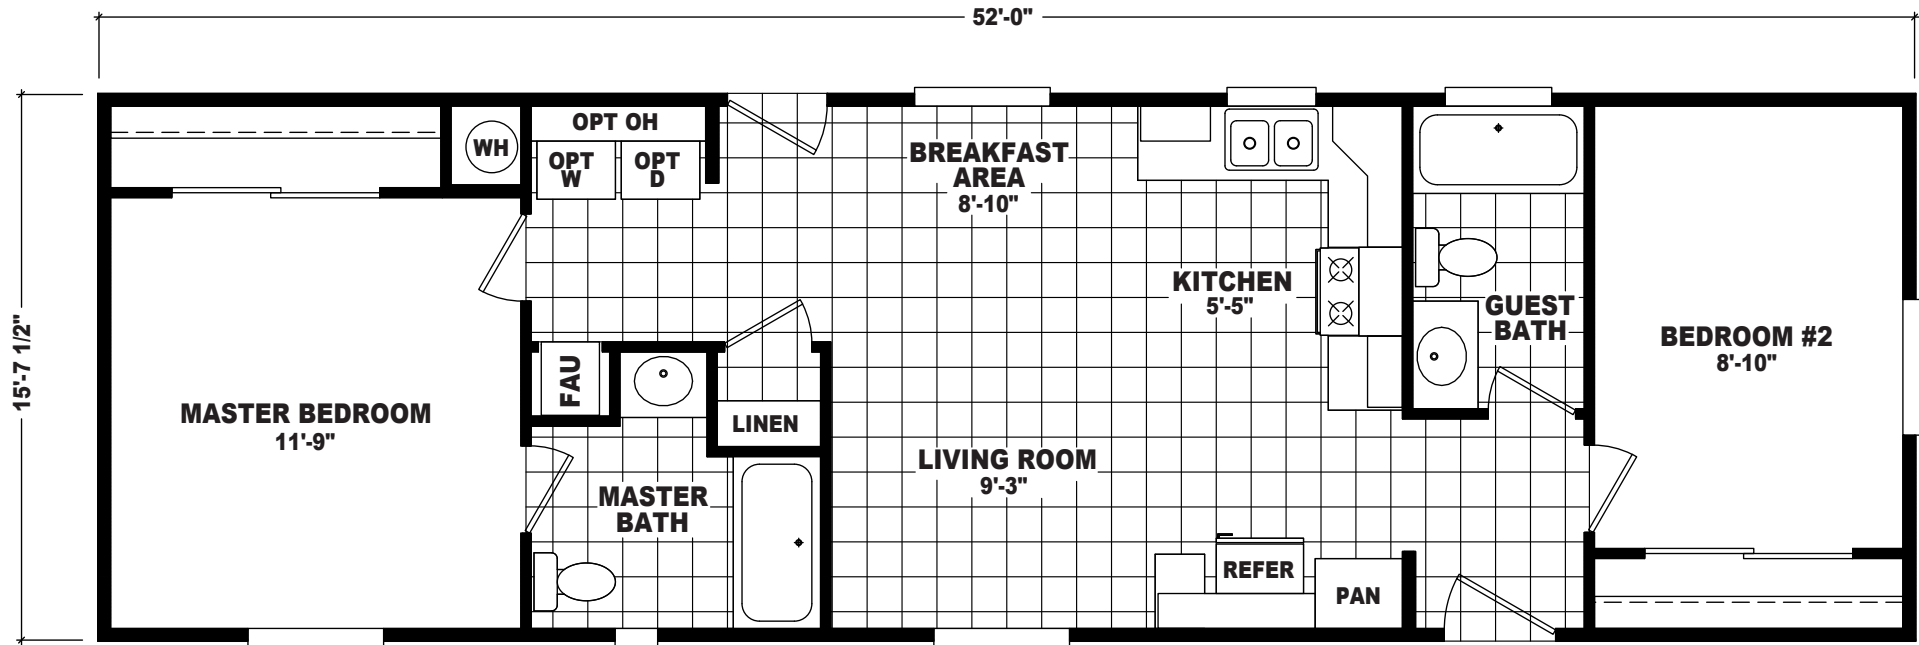

Arbor

Economy Plus Series

FactorySelectHomes

2 Bedroom, 2 Bath
Approx. 812 Sq. Ft.

Last Updated: 7-23-18

I authorize Factory Select Homes to build my house, per this plan.

X _____
Customer Signature/Date

1-800-670-1464 www.FactorySelectMobileHomes.com 1-800-670-1464 www.FactorySelectMobileHomes.com