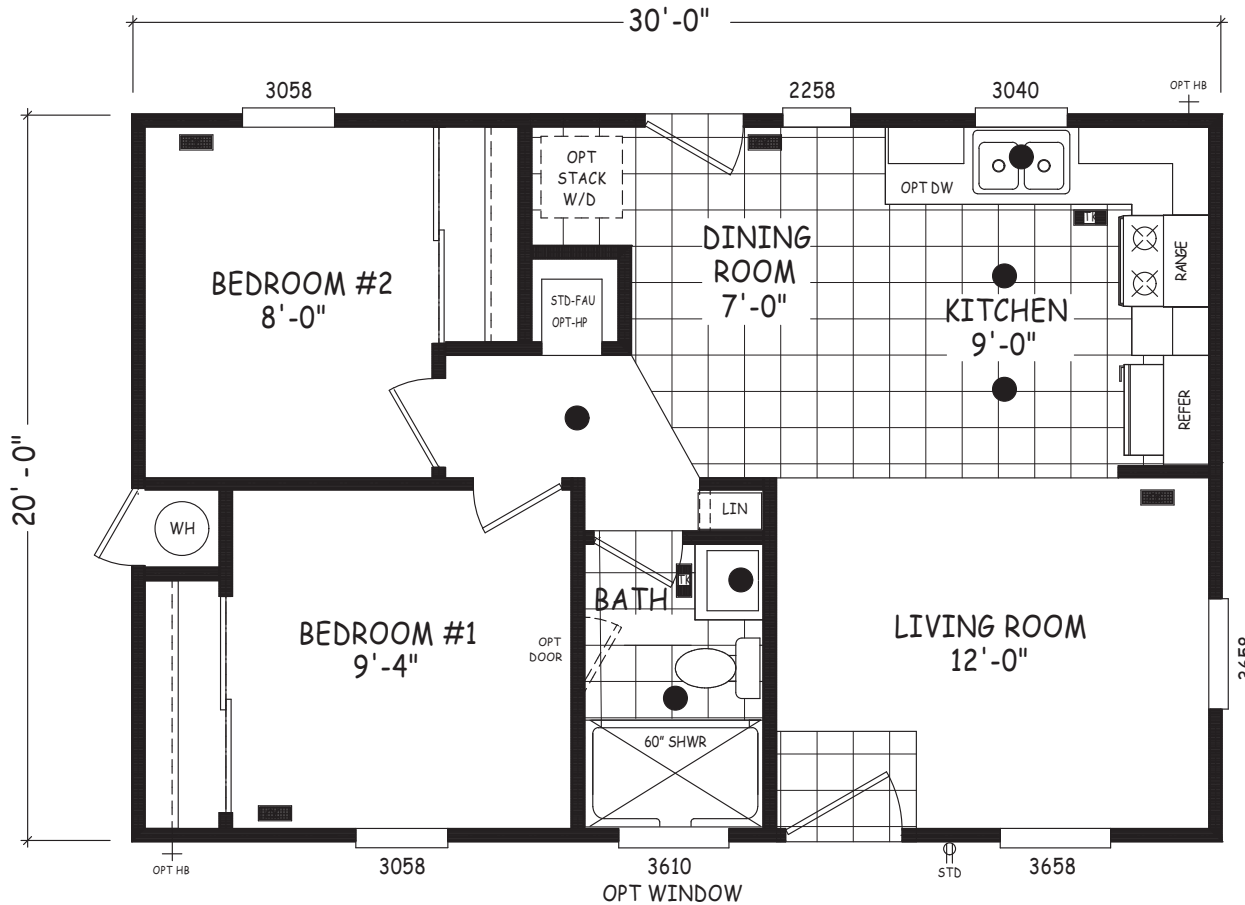

Aspen Hollow

Edge Series

600 SQ. FT. (Approximate) 2 Bedroom, 1 Bath

Last Updated: 4-30-24

FACTORY SELECT HOMES
8610 E. Main Street
Mesa, AZ 85207

FactorySelectMobileHomes.com | 1-800-670-1464

IMPORTANT: Alta Cima Corp reserves the right to modify, cancel or substitute products or features of this event at any time without prior notice or obligation. Pictures and other promotional materials are representative and may depict or contain floor plans, square footages, elevations, options, upgrades, extra design features, decorations, floor coverings, specialty light fixtures, custom paint and wall coverings, window treatments, landscaping, sound and alarm systems, furnishings, appliances, and other designer/decorator features and amenities that are not included as part of the home and/or may not be available at all locations. Home, pricing and community information is subject to change, and homes to prior sale, at any time without notice or obligation. ©2020 Alta Cima Corp. All rights reserved.