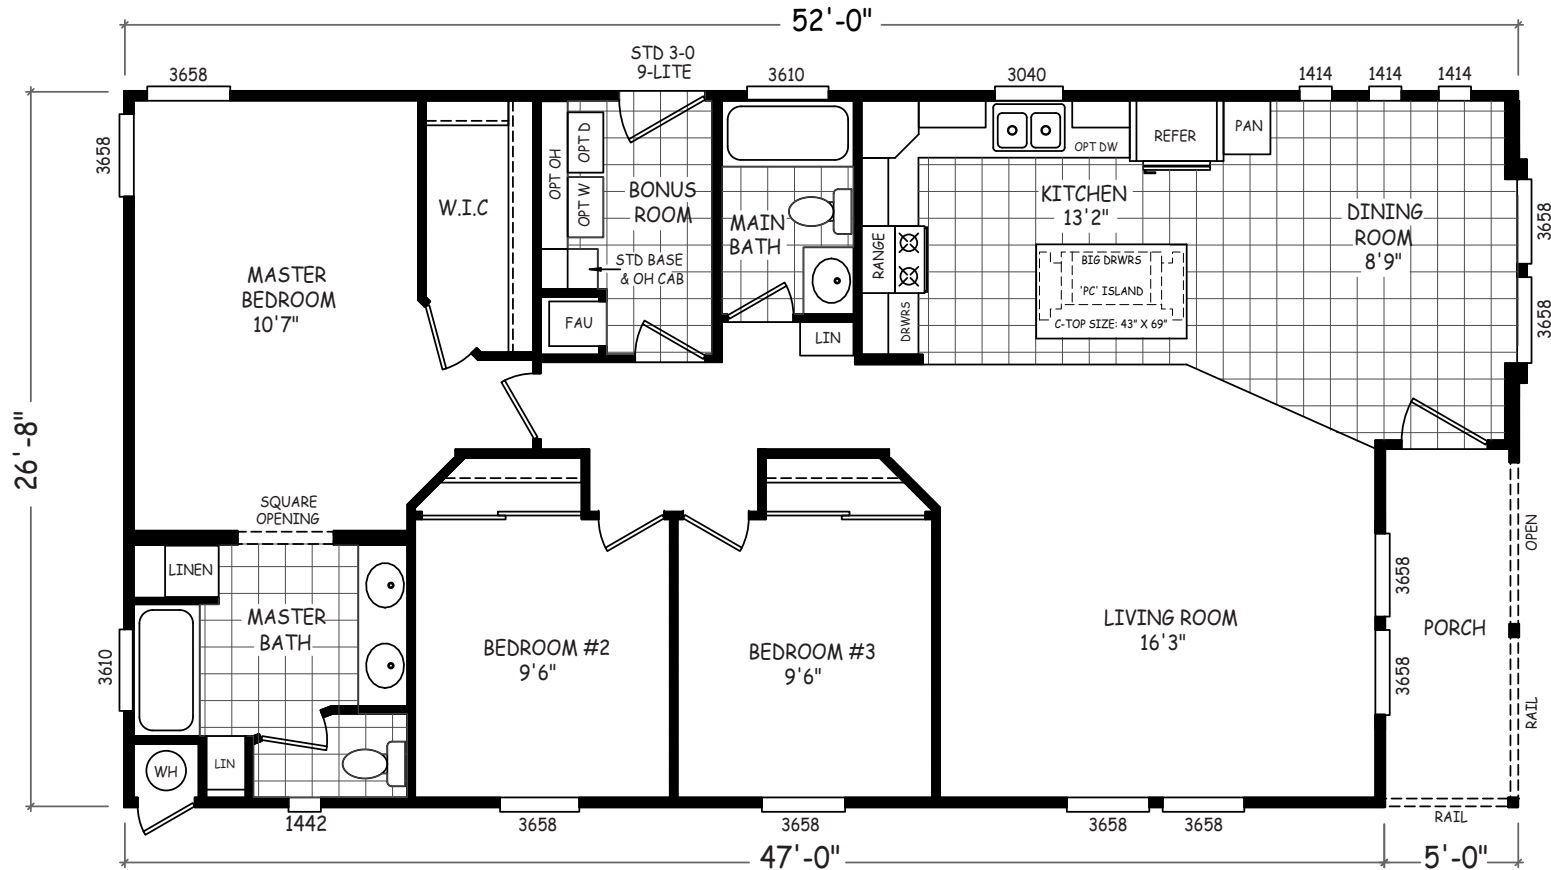

Awendaw

Sedona Ridge Classic Series

1,386 SQ. FT. (Approximate) 3 Bedroom, 2 Bath

Last Updated: 2-2-23

FACTORY SELECT HOMES

8610 E. Main Street
Mesa, AZ 85207

FactorySelectMobileHomes.com | 1-800-670-1464

IMPORTANT: Alta Cima Corp reserves the right to modify, cancel or substitute products or features of this event at any time without prior notice or obligation. Pictures and other promotional materials are representative and may depict or contain floor plans, square footages, elevations, options, upgrades, extra design features, decorations, floor coverings, specialty light fixtures, custom paint and wall coverings, window treatments, landscaping, sound and alarm systems, furnishings, appliances, and other designer/decorator features and amenities that are not included as part of the home and/or may not be available at all locations. Home, pricing and community information is subject to change, and homes to prior sale, at any time without notice or obligation. ©2020 Alta Cima Corp. All rights reserved.